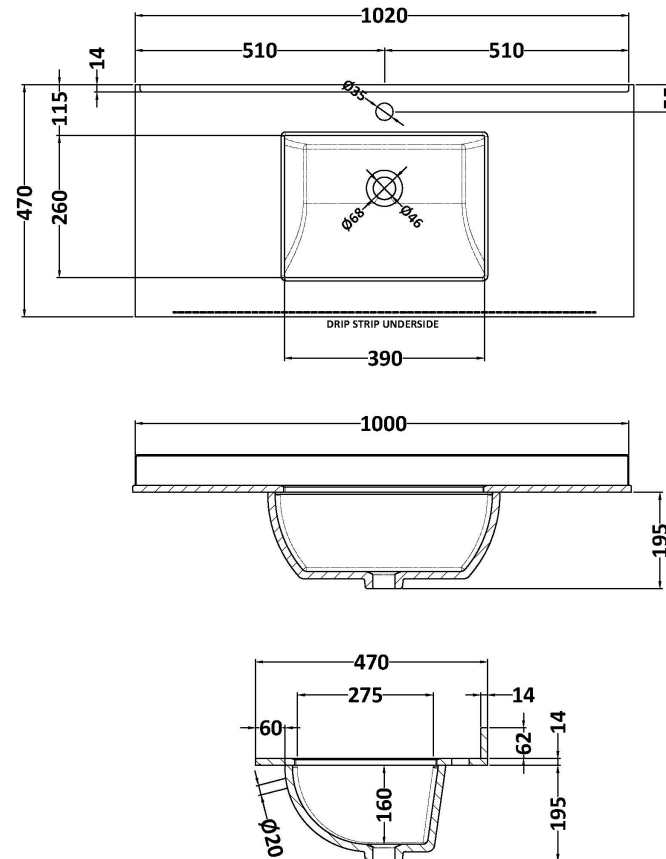

Packaging Dimensions

Height (mm):	850
Width (mm):	1055
Depth (mm):	510
Gross Weight (kg):	43.5

Packaging Data

Box Colour:	Brown Cardboard Box
Box Qty:	1
Label Size:	150 x 100
Label Colour:	White Label
Label Qty:	2

Outer Box Dimensions (If Applicable)

Height (mm):	
Width (mm):	
Depth (mm):	
Gross Weight (kg):	
Barcode:	5056211844600

Product Details

Country of Origin:	Ireland
Fitting Instruction:	No
CE Certification:	
FSC Certified Materials:	Yes
Colour:	Timeless Sand
Construction Method:	Cam & Wood Dowel
Construction Type:	Rigid
Cabinet Finish:	Mdf Vinyl Textured Woodgrain
Fascia Finish:	Mdf Vinyl Textured Woodgrain
Cabinet Thickness (mm):	18
Fascia Thickness (mm):	18
Drawer Included:	No
Drawer Type:	Not Applicable
No of Shelves:	1
Hinge Type:	95 Degree Inset Clip-On S/C
Hinge Included:	Yes
Adjustable Legs:	Not Applicable
Fixings Included:	Not Required
Handle Style:	Traditional
Waste Shroud:	No
Handle Included:	Yes
Handle Type:	Knob

Sales Code: LSM246

Description: 1000 Rectangle Marble Top/Basin 1Th

Product Dimensions

Height (mm):	268
Width (mm):	1020
Depth (mm):	470
Nett Weight (kg):	18

Packaging Dimensions

Height (mm):	250
Width (mm):	1100
Depth (mm):	580
Gross Weight (kg):	18.5

Packaging Data

Box Colour:	White Cardboard Box
Box Qty:	1
Label Size:	100 x 50
Label Colour:	White Label
Label Qty:	2

Outer Box Dimensions (If Applicable)

Height (mm):	
Width (mm):	
Depth (mm):	
Gross Weight (kg):	
Barcode:	5056462655987