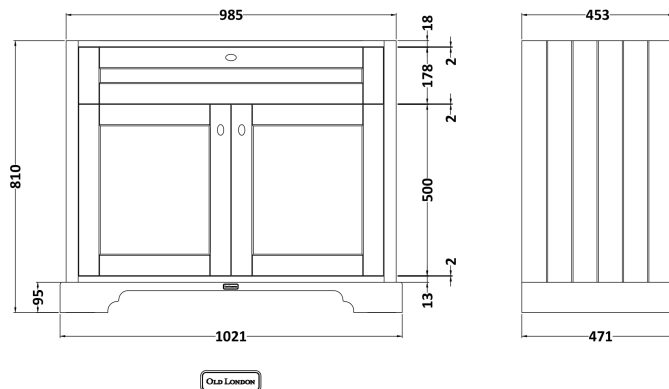

Sales Code: LOF477S

Description: 1000 2-Door Unit & Marble Top 1Th

Packaging Details

Barcode: 5056462694924

Sales Code: LON407

Description: 1000 2-Door Basin Unit

Product Dimensions

Height (mm):	810
Width (mm):	1021
Depth (mm):	471
Nett Weight (kg):	43.5

Packaging Dimensions

Height (mm):	850
Width (mm):	1055
Depth (mm):	510
Gross Weight (kg):	43.5

Packaging Data

Box Colour:	Brown Cardboard Box
Box Qty:	1
Label Size:	150 x 100
Label Colour:	White Label
Label Qty:	2

Outer Box Dimensions (If Applicable)

Height (mm):	
Width (mm):	
Depth (mm):	
Gross Weight (kg):	
Barcode:	5056211844600

Product Details

Country of Origin:	Ireland
Fitting Instruction:	No
CE Certification:	
FSC Certified Materials:	Yes
Colour:	Timeless Sand
Construction Method:	Cam & Wood Dowel
Construction Type:	Rigid
Cabinet Finish:	Mdf Vinyl Textured Woodgrain
Fascia Finish:	Mdf Vinyl Textured Woodgrain
Cabinet Thickness (mm):	18
Fascia Thickness (mm):	18
Drawer Included:	No
Drawer Type:	Not Applicable
No of Shelves:	1
Hinge Type:	95 Degree Inset Clip-On S/C
Hinge Included:	Yes
Adjustable Legs:	Not Applicable
Fixings Included:	Not Required
Handle Style:	Traditional
Waste Shroud:	No
Handle Included:	Yes
Handle Type:	Knob

Sales Code: LSM246

Description: 1000 Rectangle Marble Top/Basin 1Th

Product Dimensions

Height (mm):	268
Width (mm):	1020
Depth (mm):	470
Nett Weight (kg):	18

Packaging Dimensions

Height (mm):	250
Width (mm):	1100
Depth (mm):	580
Gross Weight (kg):	18.5