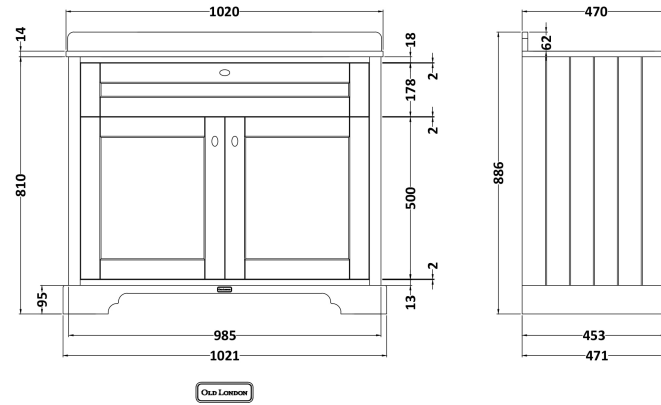

Sales Code: LOF477S

Description: 1000 2-Door Unit & Marble Top 1Th

Packaging Details

Barcode: 5056462694924

Sales Code: LON407

Description: 1000 2-Door Basin Unit

Product Dimensions

Height (mm):	810
Width (mm):	1021
Depth (mm):	471
Nett Weight (kg):	43.5

Packaging Dimensions

Height (mm):	850
Width (mm):	1055
Depth (mm):	510
Gross Weight (kg):	43.5

Packaging Data

Box Colour:	Brown Cardboard Box
Box Qty:	1
Label Size:	150 x 100
Label Colour:	White Label
Label Qty:	2

Outer Box Dimensions (If Applicable)

Height (mm):	
Width (mm):	
Depth (mm):	
Gross Weight (kg):	
Barcode:	5056211844600

Product Details

Country of Origin:	Ireland
Fitting Instruction:	No
CE Certification:	
FSC Certified Materials:	Yes
Colour:	Timeless Sand
Construction Method:	Cam & Wood Dowel
Construction Type:	Rigid
Cabinet Finish:	Mdf Vinyl Textured Woodgrain
Fascia Finish:	Mdf Vinyl Textured Woodgrain
Cabinet Thickness (mm):	18
Fascia Thickness (mm):	18
Drawer Included:	No
Drawer Type:	Not Applicable
No of Shelves:	1
Hinge Type:	95 Degree Inset Clip-On S/C
Hinge Included:	Yes
Adjustable Legs:	Not Applicable
Fixings Included:	Not Required
Handle Style:	Traditional
Waste Shroud:	No
Handle Included:	Yes
Handle Type:	Knob

Sales Code: LSM246

Description: 1000 Rectangle Marble Top/Basin 1Th

Product Dimensions

Height (mm):	268
Width (mm):	1020
Depth (mm):	470
Nett Weight (kg):	18

Packaging Dimensions

Height (mm):	250
Width (mm):	1100
Depth (mm):	580
Gross Weight (kg):	18.5