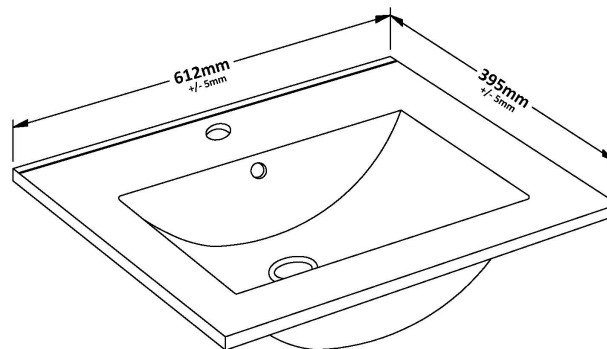

### Product Dimensions

Height (mm):	539
Width (mm):	600
Depth (mm):	385
Nett Weight (kg):	22.5

### Packaging Dimensions

Height (mm):	560
Width (mm):	620
Depth (mm):	405
Gross Weight (kg):	23

### Outer Box Dimensions (If Applicable)

Height (mm):	
Width (mm):	
Depth (mm):	
Gross Weight (kg):	
Barcode:	5056462657240

### Product Dimensions

Height (mm):	170
Width (mm):	600
Depth (mm):	390
Nett Weight (kg):	10.76