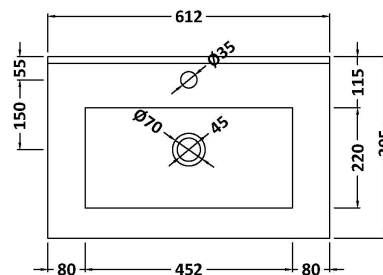

### Product Dimensions

Height (mm):	539
Width (mm):	600
Depth (mm):	385
Nett Weight (kg):	22.5

### Packaging Dimensions

Height (mm):	560
Width (mm):	620
Depth (mm):	405
Gross Weight (kg):	23

### Outer Box Dimensions (If Applicable)

Height (mm):	
Width (mm):	
Depth (mm):	
Gross Weight (kg):	
Barcode:	5056462657240

### Product Dimensions

Height (mm):	170
Width (mm):	600
Depth (mm):	390
Nett Weight (kg):	10.76