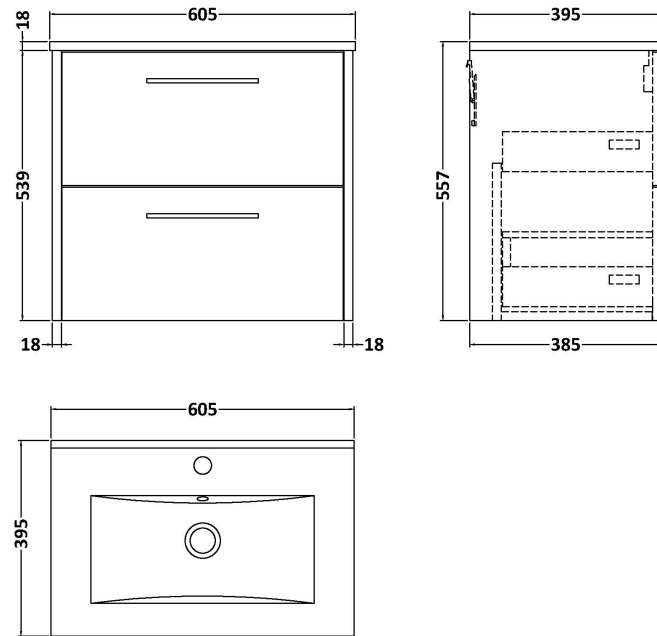

Sales Code: JNU2224B

Description: 600 Wh 2-Drawer Vanity & Basin 2

Packaging Details

Barcode: 505646267229