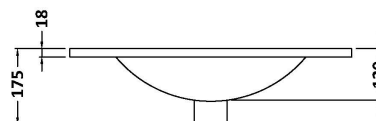

### Product Dimensions

Height (mm):	539
Width (mm):	600
Depth (mm):	385
Nett Weight (kg):	22.5

### Outer Box Dimensions (If Applicable)

Height (mm):	
Width (mm):	
Depth (mm):	
Gross Weight (kg):	
Barcode:	5056462657240

### Product Dimensions

Height (mm):	170
Width (mm):	600
Depth (mm):	390
Nett Weight (kg):	10.76