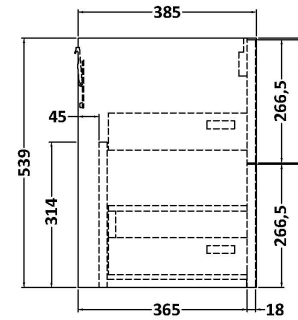

### Product Dimensions

Height (mm):	539
Width (mm):	600
Depth (mm):	385
Nett Weight (kg):	22.5

### Packaging Dimensions

Height (mm):	560
Width (mm):	620
Depth (mm):	405
Gross Weight (kg):	23

### Product Dimensions

Height (mm):	170
Width (mm):	600
Depth (mm):	390
Nett Weight (kg):	10.76

### Packaging Dimensions

Height (mm):	200
Width (mm):	400
Depth (mm):	620
Gross Weight (kg):	10.76