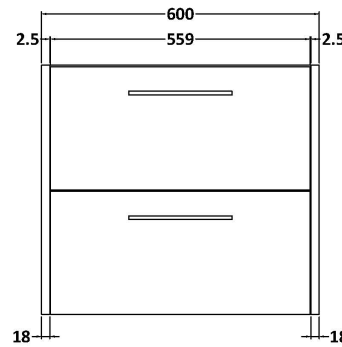

### Product Dimensions

Height (mm):	539
Width (mm):	600
Depth (mm):	385
Nett Weight (kg):	22.5

### Packaging Dimensions

Height (mm):	560
Width (mm):	620
Depth (mm):	405
Gross Weight (kg):	23

### Product Dimensions

Height (mm):	170
Width (mm):	600
Depth (mm):	390
Nett Weight (kg):	10.76

### Packaging Dimensions

Height (mm):	200
Width (mm):	400
Depth (mm):	620
Gross Weight (kg):	10.76