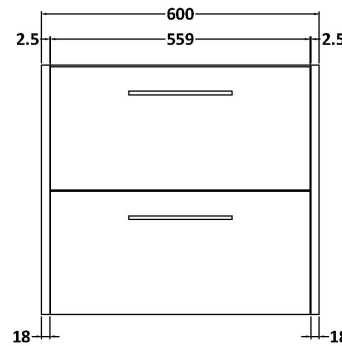

Sales Code: JNU2324A

Description: 600 Wh 2-Drawer Vanity & Basin 1

Packaging Details

Barcode: 5056462672281

Sales Code: NPF2324

Description: 600 W/H 2-Drawer Unit (385 Deep)

Product Dimensions

Height (mm):	539
Width (mm):	600
Depth (mm):	385
Nett Weight (kg):	22.5

Packaging Dimensions

Height (mm):	560
Width (mm):	620
Depth (mm):	405
Gross Weight (kg):	23

Packaging Data

Box Colour:	Brown Cardboard Box
Box Qty:	1
Label Size:	50 x 100
Label Colour:	White Label
Label Qty:	2

Outer Box Dimensions (If Applicable)

Height (mm):	
Width (mm):	
Depth (mm):	
Gross Weight (kg):	
Barcode:	5056462657257

Product Details

Country of Origin:	United Kingdom
Fitting Instruction:	No
CE Certification:	
FSC Certified Materials:	Yes
Colour:	Monument Grey
Construction Method:	Cam & Wood Dowel
Construction Type:	Rigid
Cabinet Finish:	MFC Smooth Matt
Fascia Finish:	MFC Smooth Matt
Cabinet Thickness (mm):	18
Fascia Thickness (mm):	18
Drawer Included:	Yes
Drawer Type:	80mm High Metal S/C Inc Galler
No of Shelves:	0
Hinge Type:	Not Applicable
Hinge Included:	No
Adjustable Legs:	No, Not Required
Fixings Included:	Yes
Handle Style:	Modern
Waste Shroud:	Yes
Handle Included:	Yes, Supplied
Handle Type:	D-Shape

Sales Code: NVM013

Description: 600 Mid-Edged Basin 1 Th

Product Dimensions

Height (mm):	180
Width (mm):	610
Depth (mm):	390
Nett Weight (kg):	11

Packaging Dimensions

Height (mm):	200
Width (mm):	410
Depth (mm):	630
Gross Weight (kg):	11