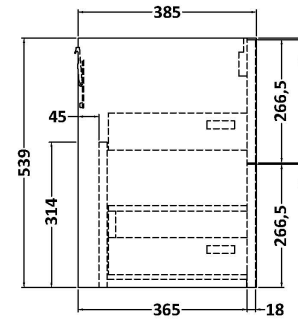

Sales Code: JNU2324A

Description: 600 Wh 2-Drawer Vanity & Basin 1

Packaging Details

Barcode: 5056462672281

Sales Code: NPF2324

Description: 600 W/H 2-Drawer Unit (385 Deep)

Product Dimensions

Height (mm):	539
Width (mm):	600
Depth (mm):	385
Nett Weight (kg):	22.5

Packaging Dimensions

Height (mm):	560
Width (mm):	620
Depth (mm):	405
Gross Weight (kg):	23

Packaging Data

Box Colour:	Brown Cardboard Box
Box Qty:	1
Label Size:	50 x 100
Label Colour:	White Label
Label Qty:	2

Outer Box Dimensions (If Applicable)

Height (mm):	
Width (mm):	
Depth (mm):	
Gross Weight (kg):	
Barcode:	5056462657257

Product Details

Country of Origin:	United Kingdom
Fitting Instruction:	No
CE Certification:	
FSC Certified Materials:	Yes
Colour:	Monument Grey
Construction Method:	Cam & Wood Dowel
Construction Type:	Rigid
Cabinet Finish:	MFC Smooth Matt
Fascia Finish:	MFC Smooth Matt
Cabinet Thickness (mm):	18
Fascia Thickness (mm):	18
Drawer Included:	Yes
Drawer Type:	80mm High Metal S/C Inc Galler
No of Shelves:	0
Hinge Type:	Not Applicable
Hinge Included:	No
Adjustable Legs:	No, Not Required
Fixings Included:	Yes
Handle Style:	Modern
Waste Shroud:	Yes
Handle Included:	Yes, Supplied
Handle Type:	D-Shape

Sales Code: NVM013

Description: 600 Mid-Edged Basin 1 Th

Product Dimensions

Height (mm):	180
Width (mm):	610
Depth (mm):	390
Nett Weight (kg):	11

Packaging Dimensions

Height (mm):	200
Width (mm):	410
Depth (mm):	630
Gross Weight (kg):	11