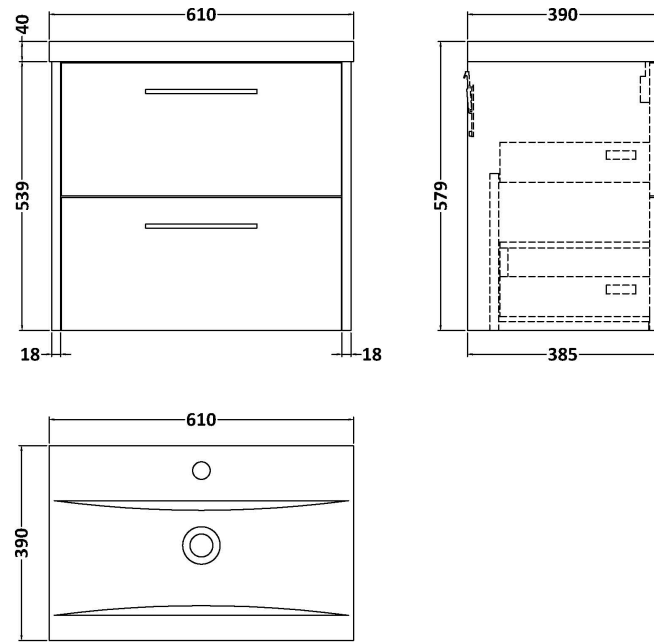

Sales Code: JNU2324A

Description: 600 Wh 2-Drawer Vanity & Basin 1

Packaging Details

Barcode: 5056462672281

Sales Code: NPF2324

Description: 600 W/H 2-Drawer Unit (385 Deep)

Product Dimensions

Height (mm):	539
Width (mm):	600
Depth (mm):	385
Nett Weight (kg):	22.5

Packaging Dimensions

Height (mm):	560
Width (mm):	620
Depth (mm):	405
Gross Weight (kg):	23

Packaging Data

Box Colour:	Brown Cardboard Box
Box Qty:	1
Label Size:	50 x 100
Label Colour:	White Label
Label Qty:	2

Outer Box Dimensions (If Applicable)

Height (mm):	
Width (mm):	
Depth (mm):	
Gross Weight (kg):	
Barcode:	5056462657257

Product Details

Country of Origin:	United Kingdom
Fitting Instruction:	No
CE Certification:	
FSC Certified Materials:	Yes
Colour:	Monument Grey
Construction Method:	Cam & Wood Dowel
Construction Type:	Rigid
Cabinet Finish:	MFC Smooth Matt
Fascia Finish:	MFC Smooth Matt
Cabinet Thickness (mm):	18
Fascia Thickness (mm):	18
Drawer Included:	Yes
Drawer Type:	80mm High Metal S/C Inc Galler
No of Shelves:	0
Hinge Type:	Not Applicable
Hinge Included:	No
Adjustable Legs:	No, Not Required
Fixings Included:	Yes
Handle Style:	Modern
Waste Shroud:	Yes
Handle Included:	Yes, Supplied
Handle Type:	D-Shape

Sales Code: NVM013

Description: 600 Mid-Edged Basin 1 Th

Product Dimensions

Height (mm):	180
Width (mm):	610
Depth (mm):	390
Nett Weight (kg):	11

Packaging Dimensions

Height (mm):	200
Width (mm):	410
Depth (mm):	630
Gross Weight (kg):	11