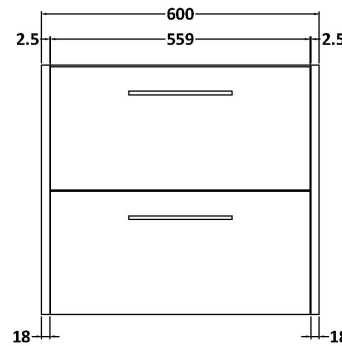

Sales Code: JNU2324B

Description: 600 Wh 2-Drawer Vanity & Basin 2

Packaging Details

Barcode: 5056462672298

Sales Code: NPF2324

Description: 600 W/H 2-Drawer Unit (385 Deep)

Product Dimensions

Height (mm):	539
Width (mm):	600
Depth (mm):	385
Nett Weight (kg):	22.5

Packaging Dimensions

Height (mm):	560
Width (mm):	620
Depth (mm):	405
Gross Weight (kg):	23

Packaging Data

Box Colour:	Brown Cardboard Box
Box Qty:	1
Label Size:	50 x 100
Label Colour:	White Label
Label Qty:	2

Outer Box Dimensions (If Applicable)

Height (mm):	
Width (mm):	
Depth (mm):	
Gross Weight (kg):	
Barcode:	5056462657257

Product Details

Country of Origin:	United Kingdom
Fitting Instruction:	No
CE Certification:	
FSC Certified Materials:	Yes
Colour:	Monument Grey
Construction Method:	Cam & Wood Dowel
Construction Type:	Rigid
Cabinet Finish:	MFC Smooth Matt
Fascia Finish:	MFC Smooth Matt
Cabinet Thickness (mm):	18
Fascia Thickness (mm):	18
Drawer Included:	Yes
Drawer Type:	80mm High Metal S/C Inc Galler
No of Shelves:	0
Hinge Type:	Not Applicable
Hinge Included:	No
Adjustable Legs:	No, Not Required
Fixings Included:	Yes
Handle Style:	Modern
Waste Shroud:	Yes
Handle Included:	Yes, Supplied
Handle Type:	D-Shape

Sales Code: NVM003

Description: Minimalist Basin 600mm

Product Dimensions

Height (mm):	170
Width (mm):	600
Depth (mm):	390
Nett Weight (kg):	10.76

Packaging Dimensions

Height (mm):	200
Width (mm):	400
Depth (mm):	620
Gross Weight (kg):	10.76