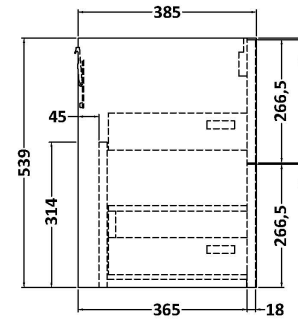

Sales Code: JNU2324B

Description: 600 Wh 2-Drawer Vanity & Basin 2

Packaging Details

Barcode: 5056462672298

Sales Code: NPF2324

Description: 600 W/H 2-Drawer Unit (385 Deep)

Product Dimensions

Height (mm):	539
Width (mm):	600
Depth (mm):	385
Nett Weight (kg):	22.5

Packaging Dimensions

Height (mm):	560
Width (mm):	620
Depth (mm):	405
Gross Weight (kg):	23

Packaging Data

Box Colour:	Brown Cardboard Box
Box Qty:	1
Label Size:	50 x 100
Label Colour:	White Label
Label Qty:	2

Outer Box Dimensions (If Applicable)

Height (mm):	
Width (mm):	
Depth (mm):	
Gross Weight (kg):	
Barcode:	5056462657257

Product Details

Country of Origin:	United Kingdom
Fitting Instruction:	No
CE Certification:	
FSC Certified Materials:	Yes
Colour:	Monument Grey
Construction Method:	Cam & Wood Dowel
Construction Type:	Rigid
Cabinet Finish:	MFC Smooth Matt
Fascia Finish:	MFC Smooth Matt
Cabinet Thickness (mm):	18
Fascia Thickness (mm):	18
Drawer Included:	Yes
Drawer Type:	80mm High Metal S/C Inc Galler
No of Shelves:	0
Hinge Type:	Not Applicable
Hinge Included:	No
Adjustable Legs:	No, Not Required
Fixings Included:	Yes
Handle Style:	Modern
Waste Shroud:	Yes
Handle Included:	Yes, Supplied
Handle Type:	D-Shape

Sales Code: NVM003

Description: Minimalist Basin 600mm

Product Dimensions

Height (mm):	170
Width (mm):	600
Depth (mm):	390
Nett Weight (kg):	10.76

Packaging Dimensions

Height (mm):	200
Width (mm):	400
Depth (mm):	620
Gross Weight (kg):	10.76