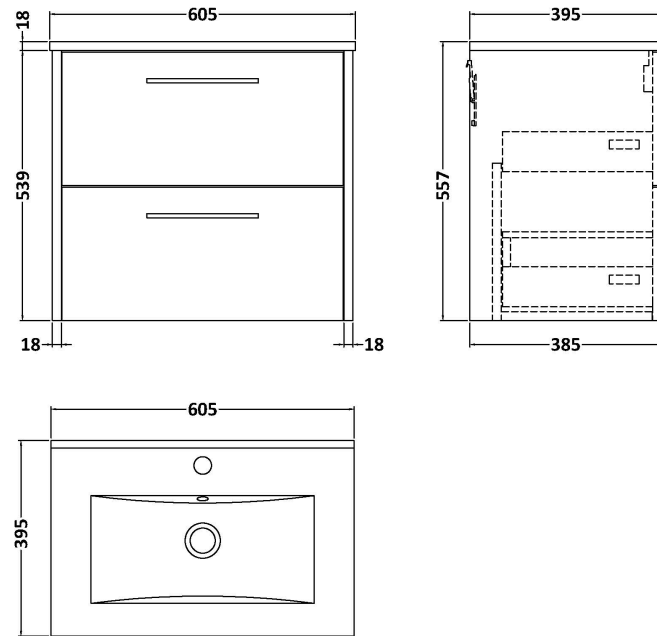

Sales Code: JNU2324B

Description: 600 Wh 2-Drawer Vanity & Basin 2

Packaging Details

Barcode: 5056462672298

Sales Code: NPF2324

Description: 600 W/H 2-Drawer Unit (385 Deep)

Product Dimensions

Height (mm):	539
Width (mm):	600
Depth (mm):	385
Nett Weight (kg):	22.5

Packaging Dimensions

Height (mm):	560
Width (mm):	620
Depth (mm):	405
Gross Weight (kg):	23

Packaging Data

Box Colour:	Brown Cardboard Box
Box Qty:	1
Label Size:	50 x 100
Label Colour:	White Label
Label Qty:	2

Outer Box Dimensions (If Applicable)

Height (mm):	
Width (mm):	
Depth (mm):	
Gross Weight (kg):	
Barcode:	5056462657257

Product Details

Country of Origin:	United Kingdom
Fitting Instruction:	No
CE Certification:	
FSC Certified Materials:	Yes
Colour:	Monument Grey
Construction Method:	Cam & Wood Dowel
Construction Type:	Rigid
Cabinet Finish:	MFC Smooth Matt
Fascia Finish:	MFC Smooth Matt
Cabinet Thickness (mm):	18
Fascia Thickness (mm):	18
Drawer Included:	Yes
Drawer Type:	80mm High Metal S/C Inc Galler
No of Shelves:	0
Hinge Type:	Not Applicable
Hinge Included:	No
Adjustable Legs:	No, Not Required
Fixings Included:	Yes
Handle Style:	Modern
Waste Shroud:	Yes
Handle Included:	Yes, Supplied
Handle Type:	D-Shape

Sales Code: NVM003

Description: Minimalist Basin 600mm

Product Dimensions

Height (mm):	170
Width (mm):	600
Depth (mm):	390
Nett Weight (kg):	10.76

Packaging Dimensions

Height (mm):	200
Width (mm):	400
Depth (mm):	620
Gross Weight (kg):	10.76