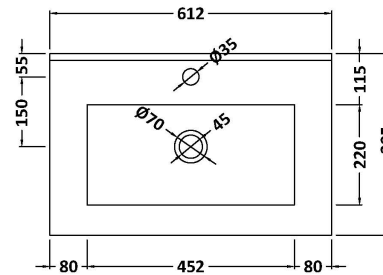

Packaging Dimensions

Height (mm):	560
Width (mm):	620
Depth (mm):	405
Gross Weight (kg):	23

Packaging Data

Box Colour:	Brown Cardboard Box
Box Qty:	1
Label Size:	50 x 100
Label Colour:	White Label
Label Qty:	2

Outer Box Dimensions (If Applicable)

Height (mm):	
Width (mm):	
Depth (mm):	
Gross Weight (kg):	
Barcode:	5056462657257

Product Details

Country of Origin:	United Kingdom
Fitting Instruction:	No
CE Certification:	
FSC Certified Materials:	Yes
Colour:	Monument Grey
Construction Method:	Cam & Wood Dowel
Construction Type:	Rigid
Cabinet Finish:	MFC Smooth Matt
Fascia Finish:	MFC Smooth Matt
Cabinet Thickness (mm):	18
Fascia Thickness (mm):	18
Drawer Included:	Yes
Drawer Type:	80mm High Metal S/C Inc Galler
No of Shelves:	0
Hinge Type:	Not Applicable
Hinge Included:	No
Adjustable Legs:	No, Not Required
Fixings Included:	Yes
Handle Style:	Modern
Waste Shroud:	Yes
Handle Included:	Yes, Supplied
Handle Type:	D-Shape

Sales Code: NVM003

Description: Minimalist Basin 600mm

Product Dimensions

Height (mm):	170
Width (mm):	600
Depth (mm):	390
Nett Weight (kg):	10.76

Packaging Dimensions

Height (mm):	200
Width (mm):	400
Depth (mm):	620
Gross Weight (kg):	10.76

Packaging Data

Box Colour:	Brown Cardboard Box - Printed
Box Qty:	1
Label Size:	100 x 50
Label Colour:	White Label
Label Qty:	2

Outer Box Dimensions (If Applicable)

Height (mm):	
Width (mm):	
Depth (mm):	
Gross Weight (kg):	
Barcode:	5055146194668