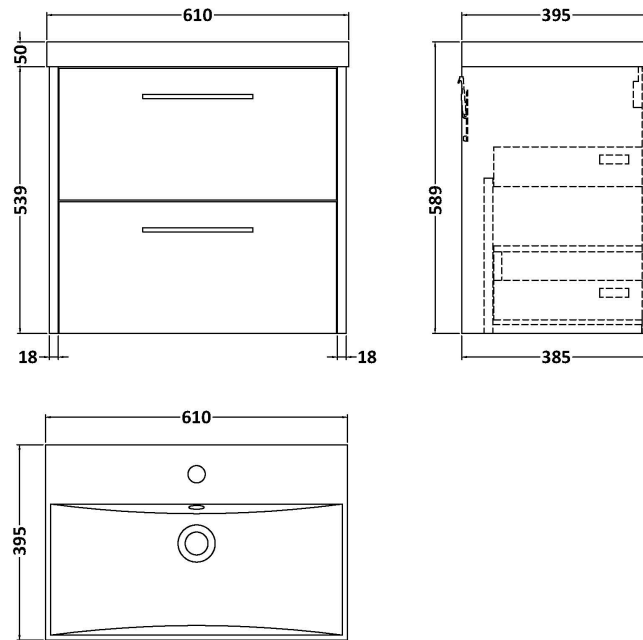

Sales Code: JNU2324D

Description: 600 Wh 2-Drawer Vanity & Basin 3

Packaging Details

Barcode: 5056462672304