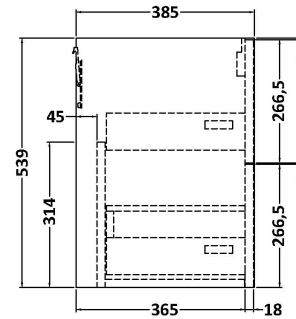

### Product Dimensions

Height (mm):	539
Width (mm):	600
Depth (mm):	385
Nett Weight (kg):	22.5

### Packaging Dimensions

Height (mm):	560
Width (mm):	620
Depth (mm):	405
Gross Weight (kg):	23

### Product Dimensions

Height (mm):	170
Width (mm):	610
Depth (mm):	395
Nett Weight (kg):	11

### Packaging Dimensions

Height (mm):	190
Width (mm):	630
Depth (mm):	415
Gross Weight (kg):	11.5