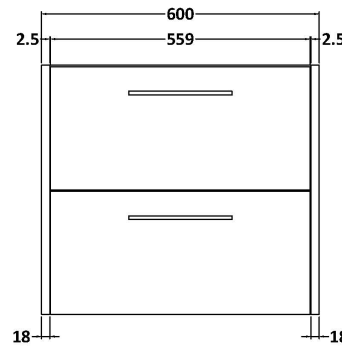

### Product Dimensions

Height (mm):	539
Width (mm):	600
Depth (mm):	385
Nett Weight (kg):	22.5

### Packaging Dimensions

Height (mm):	560
Width (mm):	620
Depth (mm):	405
Gross Weight (kg):	23

### Product Dimensions

Height (mm):	170
Width (mm):	610
Depth (mm):	395
Nett Weight (kg):	11

### Packaging Dimensions

Height (mm):	190
Width (mm):	630
Depth (mm):	415
Gross Weight (kg):	11.5