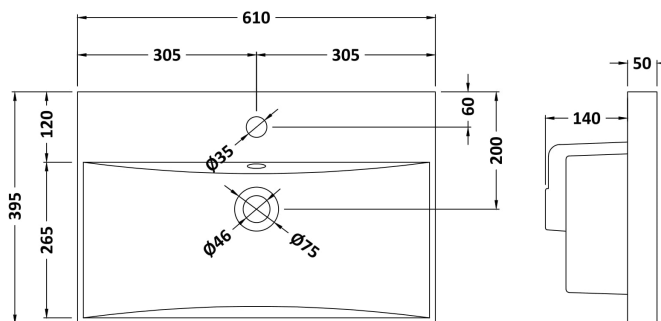

### Product Dimensions

Height (mm):	539
Width (mm):	600
Depth (mm):	385
Nett Weight (kg):	22.5

### Packaging Dimensions

Height (mm):	560
Width (mm):	620
Depth (mm):	405
Gross Weight (kg):	23

### Outer Box Dimensions (If Applicable)

Height (mm):	
Width (mm):	
Depth (mm):	
Gross Weight (kg):	
Barcode:	5056462657257

### Product Dimensions

Height (mm):	170
Width (mm):	610
Depth (mm):	395
Nett Weight (kg):	11