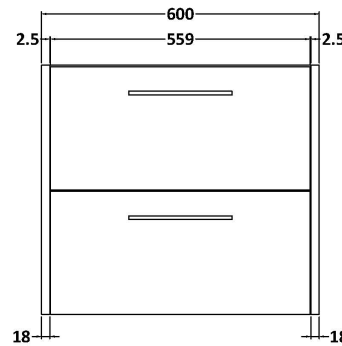

### Product Dimensions

Height (mm):	539
Width (mm):	600
Depth (mm):	385
Nett Weight (kg):	22.5

### Packaging Dimensions

Height (mm):	560
Width (mm):	620
Depth (mm):	405
Gross Weight (kg):	23

### Product Dimensions

Height (mm):	180
Width (mm):	610
Depth (mm):	390
Nett Weight (kg):	11

### Packaging Dimensions

Height (mm):	200
Width (mm):	410
Depth (mm):	630
Gross Weight (kg):	11