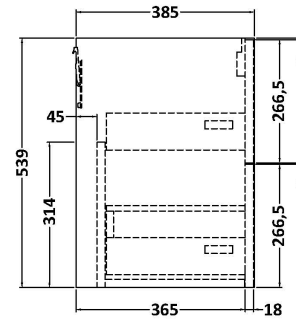

### Product Dimensions

Height (mm):	539
Width (mm):	600
Depth (mm):	385
Nett Weight (kg):	22.5

### Packaging Dimensions

Height (mm):	560
Width (mm):	620
Depth (mm):	405
Gross Weight (kg):	23

### Product Dimensions

Height (mm):	180
Width (mm):	610
Depth (mm):	390
Nett Weight (kg):	11

### Packaging Dimensions

Height (mm):	200
Width (mm):	410
Depth (mm):	630
Gross Weight (kg):	11