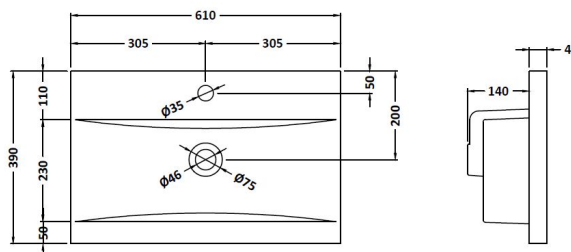

### Product Dimensions

Height (mm):	539
Width (mm):	600
Depth (mm):	385
Nett Weight (kg):	22.5

### Packaging Dimensions

Height (mm):	560
Width (mm):	620
Depth (mm):	405
Gross Weight (kg):	23

### Outer Box Dimensions (If Applicable)

Height (mm):	
Width (mm):	
Depth (mm):	
Gross Weight (kg):	
Barcode:	5056462657271

### Product Dimensions

Height (mm):	180
Width (mm):	610
Depth (mm):	390
Nett Weight (kg):	11