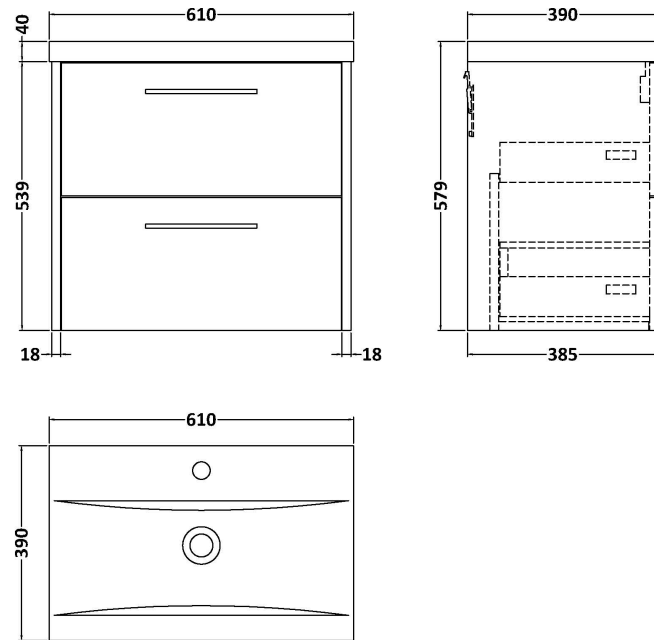

Sales Code: JNU1824A

Description: 600 Wh 2-Drawer Vanity & Basin 1

Packaging Details

Barcode: 5056462672427