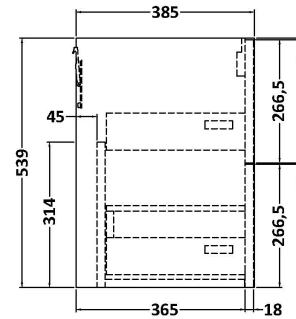

### Product Dimensions

Height (mm):	539
Width (mm):	600
Depth (mm):	385
Nett Weight (kg):	22.5

### Packaging Dimensions

Height (mm):	560
Width (mm):	620
Depth (mm):	405
Gross Weight (kg):	23

### Product Dimensions

Height (mm):	170
Width (mm):	600
Depth (mm):	390
Nett Weight (kg):	10.76

### Packaging Dimensions

Height (mm):	200
Width (mm):	400
Depth (mm):	620
Gross Weight (kg):	10.76