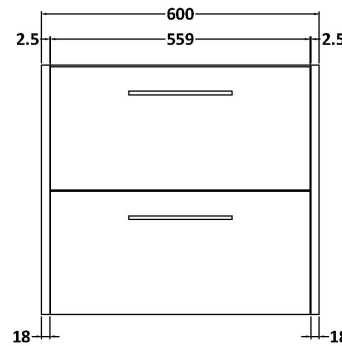

### Product Dimensions

Height (mm):	539
Width (mm):	600
Depth (mm):	385
Nett Weight (kg):	22.5

### Packaging Dimensions

Height (mm):	560
Width (mm):	620
Depth (mm):	405
Gross Weight (kg):	23

### Product Dimensions

Height (mm):	170
Width (mm):	600
Depth (mm):	390
Nett Weight (kg):	10.76

### Packaging Dimensions

Height (mm):	200
Width (mm):	400
Depth (mm):	620
Gross Weight (kg):	10.76