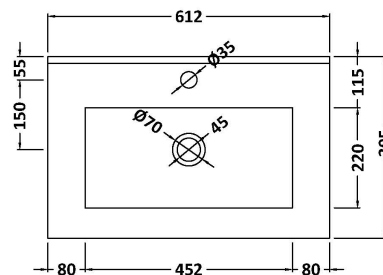

### Product Dimensions

Height (mm):	539
Width (mm):	600
Depth (mm):	385
Nett Weight (kg):	22.5

### Packaging Dimensions

Height (mm):	560
Width (mm):	620
Depth (mm):	405
Gross Weight (kg):	23

### Outer Box Dimensions (If Applicable)

Height (mm):	
Width (mm):	
Depth (mm):	
Gross Weight (kg):	
Barcode:	5056462657271

### Product Dimensions

Height (mm):	170
Width (mm):	600
Depth (mm):	390
Nett Weight (kg):	10.76