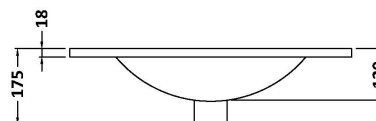

### Product Dimensions

Height (mm):	539
Width (mm):	600
Depth (mm):	385
Nett Weight (kg):	22.5

### Outer Box Dimensions (If Applicable)

Height (mm):	
Width (mm):	
Depth (mm):	
Gross Weight (kg):	
Barcode:	5056462657271

### Product Dimensions

Height (mm):	170
Width (mm):	600
Depth (mm):	390
Nett Weight (kg):	10.76