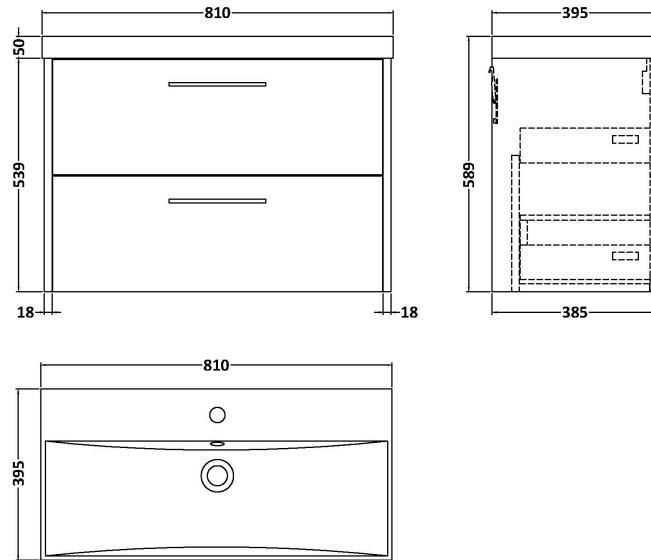

Sales Code: JNU2226D

Description: 800 Wh 2-Drawer Vanity & Basin 3

Packaging Details

Barcode: 5056462672939

Sales Code: NPF2226

Description: 800 W/H 2-Drawer Unit (385 Deep)

Product Dimensions

Height (mm):	539
Width (mm):	800
Depth (mm):	385
Nett Weight (kg):	24.5

Packaging Dimensions

Height (mm):	560
Width (mm):	820
Depth (mm):	405
Gross Weight (kg):	25

Packaging Data

Box Colour:	Brown Cardboard Box
Box Qty:	1
Label Size:	50 x 100
Label Colour:	White Label
Label Qty:	2

Outer Box Dimensions (If Applicable)

Height (mm):	
Width (mm):	
Depth (mm):	
Gross Weight (kg):	
Barcode:	5056462657295

Product Details

Country of Origin:	United Kingdom
Fitting Instruction:	No
CE Certification:	
FSC Certified Materials:	Yes
Colour:	Graphite Grey Woodgrain
Construction Method:	Cam & Wood Dowel
Construction Type:	Rigid
Cabinet Finish:	MFC Textured Woodgrain
Fascia Finish:	MFC Textured Woodgrain
Cabinet Thickness (mm):	18
Fascia Thickness (mm):	18
Drawer Included:	Yes
Drawer Type:	80mm High Metal S/C Inc Galler
No of Shelves:	0
Hinge Type:	Not Applicable
Hinge Included:	No
Adjustable Legs:	No, Not Required
Fixings Included:	Yes
Handle Style:	Modern
Waste Shroud:	Yes
Handle Included:	Yes, Supplied
Handle Type:	D-Shape

Sales Code: NVM035

Description: 800 Thin Edged Basin 1Th

Product Dimensions

Height (mm):	170
Width (mm):	810
Depth (mm):	395
Nett Weight (kg):	14.5

Packaging Dimensions

Height (mm):	190
Width (mm):	830
Depth (mm):	415
Gross Weight (kg):	15