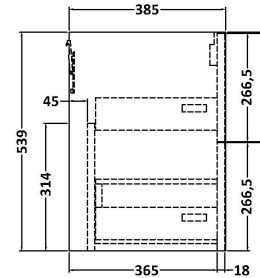

Sales Code: NPF2226

Description: 800 W/H 2-Drawer Unit (385 Deep)

Product Dimensions

Height (mm):	539
Width (mm):	800
Depth (mm):	385
Nett Weight (kg):	24.5

Packaging Dimensions

Height (mm):	560
Width (mm):	820
Depth (mm):	405
Gross Weight (kg):	25

Packaging Data

Box Colour:	Brown Cardboard Box
Box Qty:	1
Label Size:	50 x 100
Label Colour:	White Label
Label Qty:	2

Outer Box Dimensions (If Applicable)

Height (mm):	
Width (mm):	
Depth (mm):	
Gross Weight (kg):	
Barcode:	5056462657295

Product Details

Country of Origin:	United Kingdom
Fitting Instruction:	No
CE Certification:	
FSC Certified Materials:	Yes
Colour:	Graphite Grey Woodgrain
Construction Method:	Cam & Wood Dowel
Construction Type:	Rigid
Cabinet Finish:	MFC Textured Woodgrain
Fascia Finish:	MFC Textured Woodgrain
Cabinet Thickness (mm):	18
Fascia Thickness (mm):	18
Drawer Included:	Yes
Drawer Type:	80mm High Metal S/C Inc Galler
No of Shelves:	0
Hinge Type:	Not Applicable
Hinge Included:	No
Adjustable Legs:	No, Not Required
Fixings Included:	Yes
Handle Style:	Modern
Waste Shroud:	Yes
Handle Included:	Yes, Supplied
Handle Type:	D-Shape