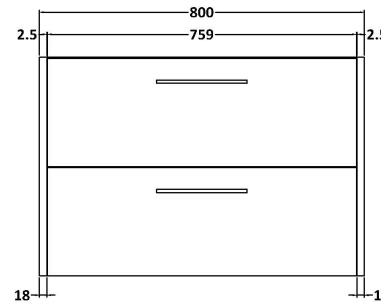

Sales Code: NPF2226

Description: 800 W/H 2-Drawer Unit (385 Deep)

Product Dimensions

Height (mm):	539
Width (mm):	800
Depth (mm):	385
Nett Weight (kg):	24.5

Packaging Dimensions

Height (mm):	560
Width (mm):	820
Depth (mm):	405
Gross Weight (kg):	25

Packaging Data

Box Colour:	Brown Cardboard Box
Box Qty:	1
Label Size:	50 x 100
Label Colour:	White Label
Label Qty:	2

Outer Box Dimensions (If Applicable)

Height (mm):	
Width (mm):	
Depth (mm):	
Gross Weight (kg):	
Barcode:	5056462657295

Product Details

Country of Origin:	United Kingdom
Fitting Instruction:	No
CE Certification:	
FSC Certified Materials:	Yes
Colour:	Graphite Grey Woodgrain
Construction Method:	Cam & Wood Dowel
Construction Type:	Rigid
Cabinet Finish:	MFC Textured Woodgrain
Fascia Finish:	MFC Textured Woodgrain
Cabinet Thickness (mm):	18
Fascia Thickness (mm):	18
Drawer Included:	Yes
Drawer Type:	80mm High Metal S/C Inc Galler
No of Shelves:	0
Hinge Type:	Not Applicable
Hinge Included:	No
Adjustable Legs:	No, Not Required
Fixings Included:	Yes
Handle Style:	Modern
Waste Shroud:	Yes
Handle Included:	Yes, Supplied
Handle Type:	D-Shape