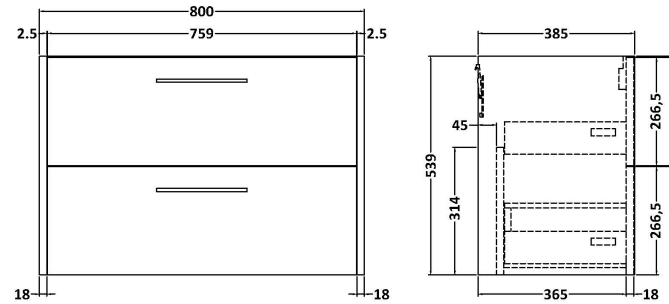

### Product Dimensions

Height (mm):	539
Width (mm):	800
Depth (mm):	385
Nett Weight (kg):	24.5

### Packaging Dimensions

Height (mm):	560
Width (mm):	820
Depth (mm):	405
Gross Weight (kg):	25

### Product Dimensions

Height (mm):	180
Width (mm):	810
Depth (mm):	390
Nett Weight (kg):	15

### Packaging Dimensions

Height (mm):	210
Width (mm):	410
Depth (mm):	830
Gross Weight (kg):	15