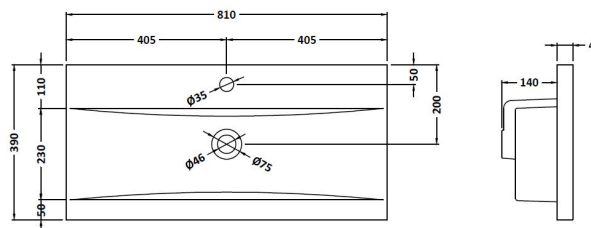

### Product Dimensions

Height (mm):	539
Width (mm):	800
Depth (mm):	385
Nett Weight (kg):	24.5

### Packaging Dimensions

Height (mm):	560
Width (mm):	820
Depth (mm):	405
Gross Weight (kg):	25

### Outer Box Dimensions (If Applicable)

Height (mm):	
Width (mm):	
Depth (mm):	
Gross Weight (kg):	
Barcode:	5056462657301

### Product Dimensions

Height (mm):	180
Width (mm):	810
Depth (mm):	390
Nett Weight (kg):	15