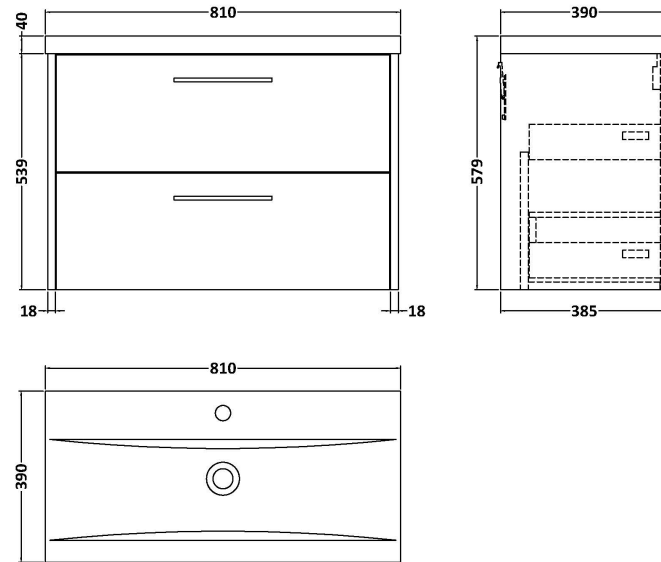

Sales Code: JNU2326A

Description: 800 Wh 2-Drawer Vanity & Basin 1

Packaging Details

Barcode: 5056462672984