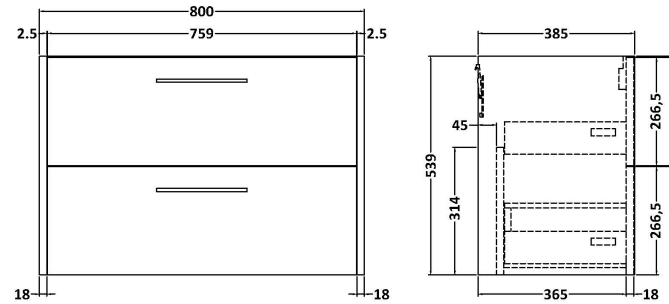

Sales Code: JNU2326B

Description: 800 Wh 2-Drawer Vanity & Basin 2

Packaging Details

Barcode: 5056462672991

Sales Code: NPF2326

Description: 800 W/H 2-Drawer Unit (385 Deep)

Product Dimensions

Height (mm):	539
Width (mm):	800
Depth (mm):	385
Nett Weight (kg):	24.5

Packaging Dimensions

Height (mm):	560
Width (mm):	820
Depth (mm):	405
Gross Weight (kg):	25

Packaging Data

Box Colour:	Brown Cardboard Box
Box Qty:	1
Label Size:	50 x 100
Label Colour:	White Label
Label Qty:	2

Outer Box Dimensions (If Applicable)

Height (mm):	
Width (mm):	
Depth (mm):	
Gross Weight (kg):	
Barcode:	5056462657301

Product Details

Country of Origin:	United Kingdom
Fitting Instruction:	No
CE Certification:	
FSC Certified Materials:	Yes
Colour:	Monument Grey
Construction Method:	Cam & Wood Dowel
Construction Type:	Rigid
Cabinet Finish:	MFC Smooth Matt
Fascia Finish:	MFC Smooth Matt
Cabinet Thickness (mm):	18
Fascia Thickness (mm):	18
Drawer Included:	Yes
Drawer Type:	80mm High Metal S/C Inc Galler
No of Shelves:	0
Hinge Type:	Not Applicable
Hinge Included:	No
Adjustable Legs:	No, Not Required
Fixings Included:	Yes
Handle Style:	Modern
Waste Shroud:	Yes
Handle Included:	Yes, Supplied
Handle Type:	D-Shape

Sales Code: NVM005

Description: Minimalist Basin 800mm

Product Dimensions

Height (mm):	170
Width (mm):	800
Depth (mm):	390
Nett Weight (kg):	16.9

Packaging Dimensions

Height (mm):	400
Width (mm):	820
Depth (mm):	200
Gross Weight (kg):	16.9