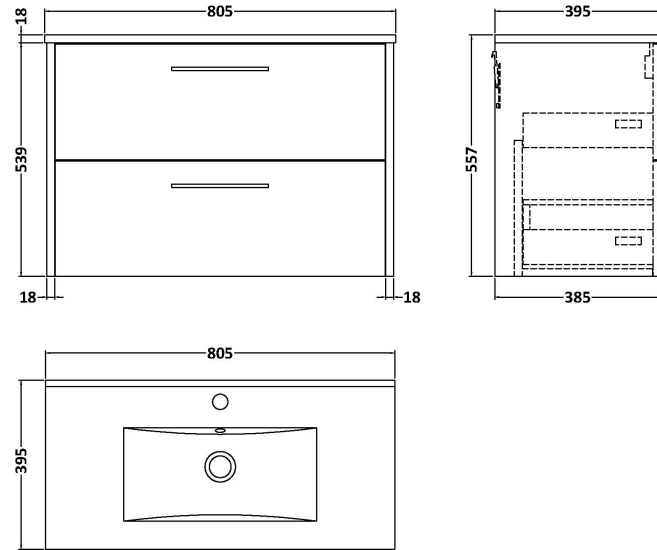

Sales Code: JNU2326B

Description: 800 Wh 2-Drawer Vanity & Basin 2

Packaging Details

Barcode: 5056462672991

Sales Code: NPF2326

Description: 800 W/H 2-Drawer Unit (385 Deep)

Product Dimensions

Height (mm):	539
Width (mm):	800
Depth (mm):	385
Nett Weight (kg):	24.5

Packaging Dimensions

Height (mm):	560
Width (mm):	820
Depth (mm):	405
Gross Weight (kg):	25

Packaging Data

Box Colour:	Brown Cardboard Box
Box Qty:	1
Label Size:	50 x 100
Label Colour:	White Label
Label Qty:	2

Outer Box Dimensions (If Applicable)

Height (mm):	
Width (mm):	
Depth (mm):	
Gross Weight (kg):	
Barcode:	5056462657301

Product Details

Country of Origin:	United Kingdom
Fitting Instruction:	No
CE Certification:	
FSC Certified Materials:	Yes
Colour:	Monument Grey
Construction Method:	Cam & Wood Dowel
Construction Type:	Rigid
Cabinet Finish:	MFC Smooth Matt
Fascia Finish:	MFC Smooth Matt
Cabinet Thickness (mm):	18
Fascia Thickness (mm):	18
Drawer Included:	Yes
Drawer Type:	80mm High Metal S/C Inc Galler
No of Shelves:	0
Hinge Type:	Not Applicable
Hinge Included:	No
Adjustable Legs:	No, Not Required
Fixings Included:	Yes
Handle Style:	Modern
Waste Shroud:	Yes
Handle Included:	Yes, Supplied
Handle Type:	D-Shape

Sales Code: NVM005

Description: Minimalist Basin 800mm

Product Dimensions

Height (mm):	170
Width (mm):	800
Depth (mm):	390
Nett Weight (kg):	16.9

Packaging Dimensions

Height (mm):	400
Width (mm):	820
Depth (mm):	200
Gross Weight (kg):	16.9