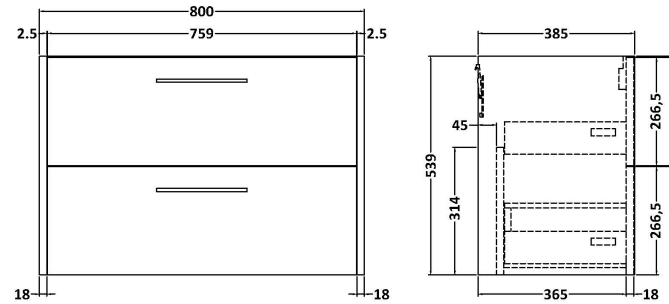

Sales Code: NPF2326

Description: 800 W/H 2-Drawer Unit (385 Deep)

Product Dimensions

Height (mm):	539
Width (mm):	800
Depth (mm):	385
Nett Weight (kg):	24.5

Packaging Dimensions

Height (mm):	560
Width (mm):	820
Depth (mm):	405
Gross Weight (kg):	25

Packaging Data

Box Colour:	Brown Cardboard Box
Box Qty:	1
Label Size:	50 x 100
Label Colour:	White Label
Label Qty:	2

Outer Box Dimensions (If Applicable)

Height (mm):	
Width (mm):	
Depth (mm):	
Gross Weight (kg):	
Barcode:	5056462657301

Product Details

Country of Origin:	United Kingdom
Fitting Instruction:	No
CE Certification:	
FSC Certified Materials:	Yes
Colour:	Monument Grey
Construction Method:	Cam & Wood Dowel
Construction Type:	Rigid
Cabinet Finish:	MFC Smooth Matt
Fascia Finish:	MFC Smooth Matt
Cabinet Thickness (mm):	18
Fascia Thickness (mm):	18
Drawer Included:	Yes
Drawer Type:	80mm High Metal S/C Inc Galler
No of Shelves:	0
Hinge Type:	Not Applicable
Hinge Included:	No
Adjustable Legs:	No, Not Required
Fixings Included:	Yes
Handle Style:	Modern
Waste Shroud:	Yes
Handle Included:	Yes, Supplied
Handle Type:	D-Shape