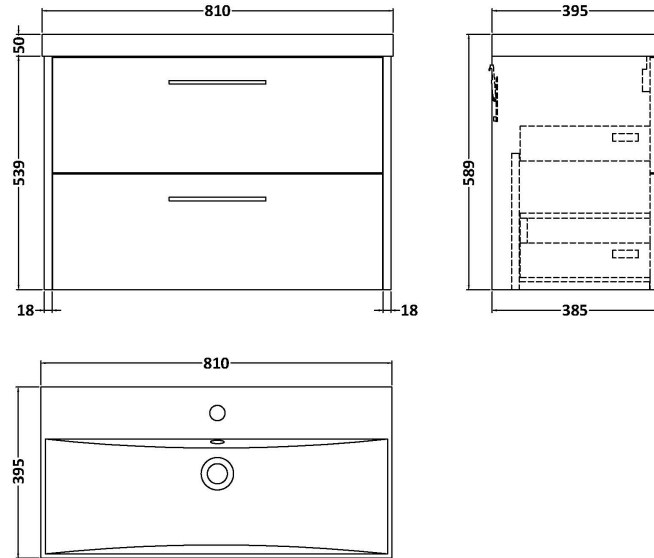

Sales Code: JNU2326D

Description: 800 Wh 2-Drawer Vanity & Basin 3

Packaging Details

Barcode: 5056462673004

Sales Code: NPF2326

Description: 800 W/H 2-Drawer Unit (385 Deep)

Product Dimensions

Height (mm):	539
Width (mm):	800
Depth (mm):	385
Nett Weight (kg):	24.5

Packaging Dimensions

Height (mm):	560
Width (mm):	820
Depth (mm):	405
Gross Weight (kg):	25

Packaging Data

Box Colour:	Brown Cardboard Box
Box Qty:	1
Label Size:	50 x 100
Label Colour:	White Label
Label Qty:	2

Outer Box Dimensions (If Applicable)

Height (mm):	
Width (mm):	
Depth (mm):	
Gross Weight (kg):	
Barcode:	5056462657301

Product Details

Country of Origin:	United Kingdom
Fitting Instruction:	No
CE Certification:	
FSC Certified Materials:	Yes
Colour:	Monument Grey
Construction Method:	Cam & Wood Dowel
Construction Type:	Rigid
Cabinet Finish:	MFC Smooth Matt
Fascia Finish:	MFC Smooth Matt
Cabinet Thickness (mm):	18
Fascia Thickness (mm):	18
Drawer Included:	Yes
Drawer Type:	80mm High Metal S/C Inc Galler
No of Shelves:	0
Hinge Type:	Not Applicable
Hinge Included:	No
Adjustable Legs:	No, Not Required
Fixings Included:	Yes
Handle Style:	Modern
Waste Shroud:	Yes
Handle Included:	Yes, Supplied
Handle Type:	D-Shape

Sales Code: NVM035

Description: 800 Thin Edged Basin 1Th

Product Dimensions

Height (mm):	170
Width (mm):	810
Depth (mm):	395
Nett Weight (kg):	14.5

Packaging Dimensions

Height (mm):	190
Width (mm):	830
Depth (mm):	415
Gross Weight (kg):	15