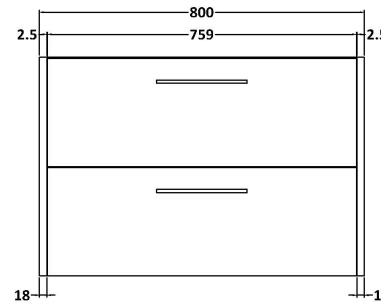

### Packaging Details

Barcode: 5056462673134

**Sales Code:** NPF1826

**Description:** 800 W/H 2-Drawer Unit (385 Deep)

**Product Dimensions**

Height (mm):	539
Width (mm):	800
Depth (mm):	385
Nett Weight (kg):	24.5

**Packaging Dimensions**

Height (mm):	560
Width (mm):	820
Depth (mm):	405
Gross Weight (kg):	25

**Packaging Data**

Box Colour:	Brown Cardboard Box
Box Qty:	1
Label Size:	50 x 100
Label Colour:	White Label
Label Qty:	2

### Product Dimensions

Height (mm):	170
Width (mm):	800
Depth (mm):	390
Nett Weight (kg):	16.9

### Packaging Dimensions

Height (mm):	400
Width (mm):	820
Depth (mm):	200
Gross Weight (kg):	16.9