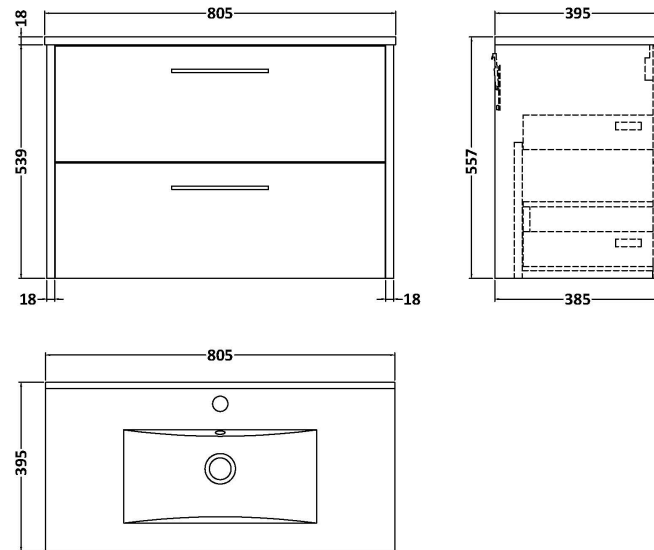

### Packaging Details

Barcode: 5056462673134

**Sales Code:** NPF1826

**Description:** 800 W/H 2-Drawer Unit (385 Deep)

**Product Dimensions**

Height (mm):	539
Width (mm):	800
Depth (mm):	385
Nett Weight (kg):	24.5

**Packaging Dimensions**

Height (mm):	560
Width (mm):	820
Depth (mm):	405
Gross Weight (kg):	25

**Packaging Data**

Box Colour:	Brown Cardboard Box
Box Qty:	1
Label Size:	50 x 100
Label Colour:	White Label
Label Qty:	2

### Product Dimensions

Height (mm):	170
Width (mm):	800
Depth (mm):	390
Nett Weight (kg):	16.9

### Packaging Dimensions

Height (mm):	400
Width (mm):	820
Depth (mm):	200
Gross Weight (kg):	16.9