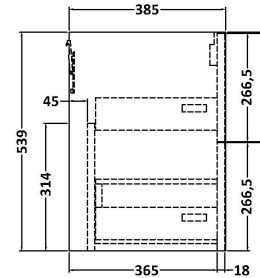

### Packaging Details

Barcode: 5056462673134

**Sales Code:** NPF1826

**Description:** 800 W/H 2-Drawer Unit (385 Deep)

**Product Dimensions**

Height (mm):	539
Width (mm):	800
Depth (mm):	385
Nett Weight (kg):	24.5

**Packaging Dimensions**

Height (mm):	560
Width (mm):	820
Depth (mm):	405
Gross Weight (kg):	25

**Packaging Data**

Box Colour:	Brown Cardboard Box
Box Qty:	1
Label Size:	50 x 100
Label Colour:	White Label
Label Qty:	2

### Product Dimensions

Height (mm):	170
Width (mm):	800
Depth (mm):	390
Nett Weight (kg):	16.9

### Packaging Dimensions

Height (mm):	400
Width (mm):	820
Depth (mm):	200
Gross Weight (kg):	16.9