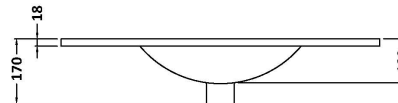

**Packaging Dimensions**

Height (mm):	560
Width (mm):	820
Depth (mm):	405
Gross Weight (kg):	25

**Packaging Data**

Box Colour:	Brown Cardboard Box
Box Qty:	1
Label Size:	50 x 100
Label Colour:	White Label
Label Qty:	2

**Outer Box Dimensions (If Applicable)**

Height (mm):	
Width (mm):	
Depth (mm):	
Gross Weight (kg):	
Barcode:	5056462657325

**Product Details**

Country of Origin:	United Kingdom
Fitting Instruction:	No
CE Certification:	
FSC Certified Materials:	Yes
Colour:	Halifax Oak
Construction Method:	Cam & Wood Dowel
Construction Type:	Rigid
Cabinet Finish:	MFC Textured Woodgrain
Fascia Finish:	MFC Textured Woodgrain
Cabinet Thickness (mm):	18
Fascia Thickness (mm):	18
Drawer Included:	Yes
Drawer Type:	80mm High Metal S/C Inc Galler
No of Shelves:	0
Hinge Type:	Not Applicable
Hinge Included:	No
Adjustable Legs:	No, Not Required
Fixings Included:	Yes
Handle Style:	Modern
Waste Shroud:	Yes
Handle Included:	Yes, Supplied
Handle Type:	D-Shape

### Product Dimensions

Height (mm):	170
Width (mm):	800
Depth (mm):	390
Nett Weight (kg):	16.9