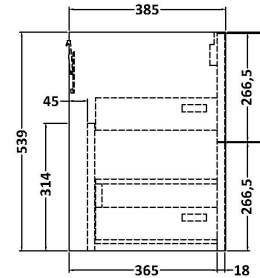

Sales Code: JNU1826D

Description: 800 Wh 2-Drawer Vanity & Basin 3

Packaging Details

Barcode: 5056462673141

Sales Code: NPF1826

Description: 800 W/H 2-Drawer Unit (385 Deep)

Product Dimensions

Height (mm):	539
Width (mm):	800
Depth (mm):	385
Nett Weight (kg):	24.5

Packaging Dimensions

Height (mm):	560
Width (mm):	820
Depth (mm):	405
Gross Weight (kg):	25

Packaging Data

Box Colour:	Brown Cardboard Box
Box Qty:	1
Label Size:	50 x 100
Label Colour:	White Label
Label Qty:	2

Sales Code: NVM035

Description: 800 Thin Edged Basin 1Th

Product Dimensions

Height (mm):	170
Width (mm):	810
Depth (mm):	395
Nett Weight (kg):	14.5

Packaging Dimensions

Height (mm):	190
Width (mm):	830
Depth (mm):	415
Gross Weight (kg):	15

Packaging Data

Box Colour:	Brown Cardboard Box
Box Qty:	1
Label Size:	100 x 50
Label Colour:	White Label
Label Qty:	2

Outer Box Dimensions (If Applicable)

Height (mm):	
Width (mm):	
Depth (mm):	
Gross Weight (kg):	
Barcode:	5056211853435