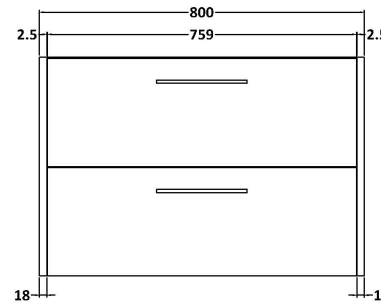

Sales Code: JNU1826D

Description: 800 Wh 2-Drawer Vanity & Basin 3

Packaging Details

Barcode: 5056462673141

Sales Code: NPF1826

Description: 800 W/H 2-Drawer Unit (385 Deep)

Product Dimensions

Height (mm):	539
Width (mm):	800
Depth (mm):	385
Nett Weight (kg):	24.5

Packaging Dimensions

Height (mm):	560
Width (mm):	820
Depth (mm):	405
Gross Weight (kg):	25

Packaging Data

Box Colour:	Brown Cardboard Box
Box Qty:	1
Label Size:	50 x 100
Label Colour:	White Label
Label Qty:	2

Sales Code: NVM035

Description: 800 Thin Edged Basin 1Th

Product Dimensions

Height (mm):	170
Width (mm):	810
Depth (mm):	395
Nett Weight (kg):	14.5

Packaging Dimensions

Height (mm):	190
Width (mm):	830
Depth (mm):	415
Gross Weight (kg):	15

Packaging Data

Box Colour:	Brown Cardboard Box
Box Qty:	1
Label Size:	100 x 50
Label Colour:	White Label
Label Qty:	2

Outer Box Dimensions (If Applicable)

Height (mm):	
Width (mm):	
Depth (mm):	
Gross Weight (kg):	
Barcode:	5056211853435