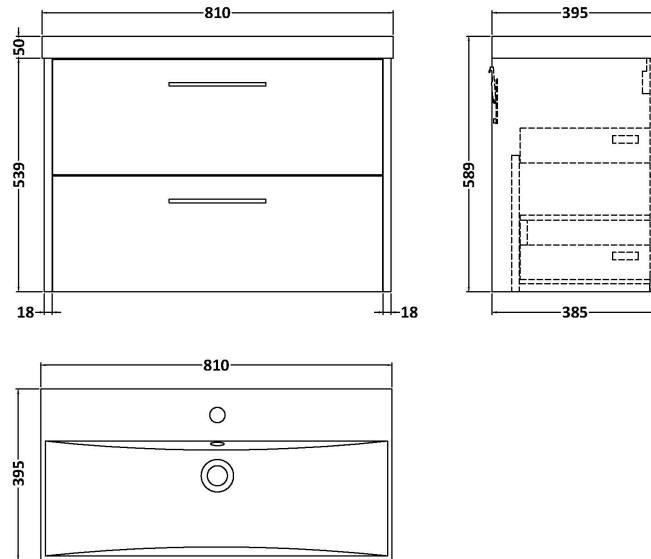

Sales Code: JNU1826D

Description: 800 Wh 2-Drawer Vanity & Basin 3

Packaging Details

Barcode: 5056462673141

Sales Code: NPF1826

Description: 800 W/H 2-Drawer Unit (385 Deep)

Product Dimensions

Height (mm):	539
Width (mm):	800
Depth (mm):	385
Nett Weight (kg):	24.5

Packaging Dimensions

Height (mm):	560
Width (mm):	820
Depth (mm):	405
Gross Weight (kg):	25

Packaging Data

Box Colour:	Brown Cardboard Box
Box Qty:	1
Label Size:	50 x 100
Label Colour:	White Label
Label Qty:	2

Outer Box Dimensions (If Applicable)

Height (mm):	
Width (mm):	
Depth (mm):	
Gross Weight (kg):	
Barcode:	5056462657325

Product Details

Country of Origin:	United Kingdom
Fitting Instruction:	No
CE Certification:	
FSC Certified Materials:	Yes
Colour:	Halifax Oak
Construction Method:	Cam & Wood Dowel
Construction Type:	Rigid
Cabinet Finish:	MFC Textured Woodgrain
Fascia Finish:	MFC Textured Woodgrain
Cabinet Thickness (mm):	18
Fascia Thickness (mm):	18
Drawer Included:	Yes
Drawer Type:	80mm High Metal S/C Inc Galler
No of Shelves:	0
Hinge Type:	Not Applicable
Hinge Included:	No
Adjustable Legs:	No, Not Required
Fixings Included:	Yes
Handle Style:	Modern
Waste Shroud:	Yes
Handle Included:	Yes, Supplied
Handle Type:	D-Shape

Sales Code: NVM035

Description: 800 Thin Edged Basin 1Th

Product Dimensions

Height (mm):	170
Width (mm):	810
Depth (mm):	395
Nett Weight (kg):	14.5

Packaging Dimensions

Height (mm):	190
Width (mm):	830
Depth (mm):	415
Gross Weight (kg):	15