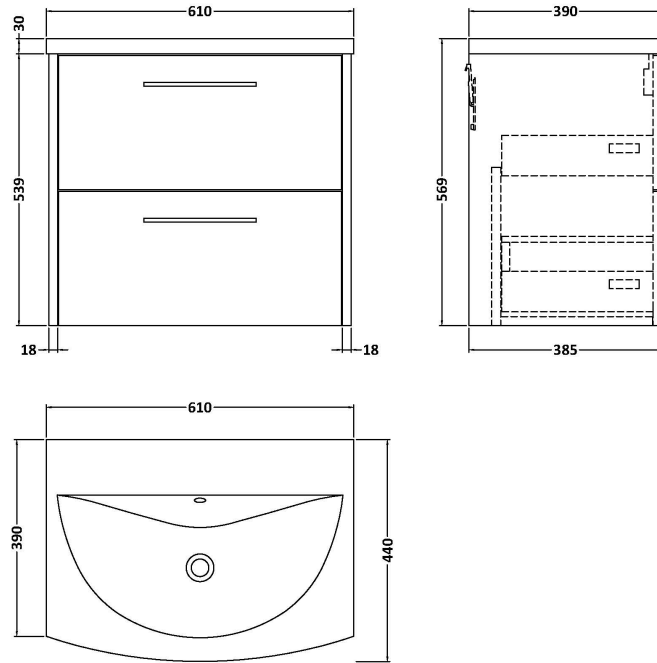

Sales Code: JNU1824G

Description: 600 Wh 2-Drawer Vanity & Basin 4

Packaging Details

Barcode: 5056462681405

Sales Code: NPF1824

Description: 600 W/H 2-Drawer Unit (385 Deep)

Product Dimensions

Height (mm):	539
Width (mm):	600
Depth (mm):	385
Nett Weight (kg):	22.5

Packaging Dimensions

Height (mm):	560
Width (mm):	620
Depth (mm):	405
Gross Weight (kg):	23

Packaging Data

Box Colour:	Brown Cardboard Box
Box Qty:	1
Label Size:	50 x 100
Label Colour:	White Label
Label Qty:	2

Sales Code: NVM043

Description: 600 Curved Basin 1Th

Product Dimensions

Height (mm):	160
Width (mm):	610
Depth (mm):	440
Nett Weight (kg):	11

Packaging Dimensions

Height (mm):	190
Width (mm):	630
Depth (mm):	415
Gross Weight (kg):	11.5

Packaging Data

Box Colour:	Brown Cardboard Box - Printed
Box Qty:	1
Label Size:	100 x 50
Label Colour:	White Label
Label Qty:	2

Outer Box Dimensions (If Applicable)

Height (mm):	
Width (mm):	
Depth (mm):	
Gross Weight (kg):	
Barcode:	5056462620961