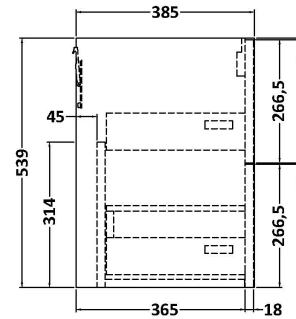

Sales Code: JNU1824G

Description: 600 Wh 2-Drawer Vanity & Basin 4

Packaging Details

Barcode: 5056462681405

Sales Code: NPF1824

Description: 600 W/H 2-Drawer Unit (385 Deep)

Product Dimensions

Height (mm):	539
Width (mm):	600
Depth (mm):	385
Nett Weight (kg):	22.5

Packaging Dimensions

Height (mm):	560
Width (mm):	620
Depth (mm):	405
Gross Weight (kg):	23

Packaging Data

Box Colour:	Brown Cardboard Box
Box Qty:	1
Label Size:	50 x 100
Label Colour:	White Label
Label Qty:	2

Sales Code: NVM043

Description: 600 Curved Basin 1Th

Product Dimensions

Height (mm):	160
Width (mm):	610
Depth (mm):	440
Nett Weight (kg):	11

Packaging Dimensions

Height (mm):	190
Width (mm):	630
Depth (mm):	415
Gross Weight (kg):	11.5

Packaging Data

Box Colour:	Brown Cardboard Box - Printed
Box Qty:	1
Label Size:	100 x 50
Label Colour:	White Label
Label Qty:	2

Outer Box Dimensions (If Applicable)

Height (mm):	
Width (mm):	
Depth (mm):	
Gross Weight (kg):	
Barcode:	5056462620961