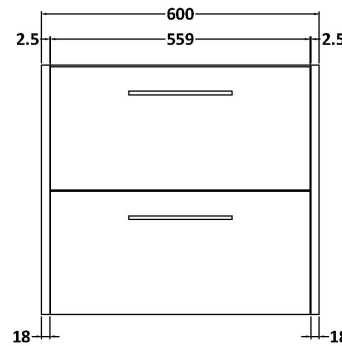

Sales Code: JNU1824G

Description: 600 Wh 2-Drawer Vanity & Basin 4

Packaging Details

Barcode: 5056462681405

Sales Code: NPF1824

Description: 600 W/H 2-Drawer Unit (385 Deep)

Product Dimensions

Height (mm):	539
Width (mm):	600
Depth (mm):	385
Nett Weight (kg):	22.5

Packaging Dimensions

Height (mm):	560
Width (mm):	620
Depth (mm):	405
Gross Weight (kg):	23

Packaging Data

Box Colour:	Brown Cardboard Box
Box Qty:	1
Label Size:	50 x 100
Label Colour:	White Label
Label Qty:	2

Outer Box Dimensions (If Applicable)

Height (mm):	
Width (mm):	
Depth (mm):	
Gross Weight (kg):	
Barcode:	5056462657271

Product Details

Country of Origin:	United Kingdom
Fitting Instruction:	No
CE Certification:	
FSC Certified Materials:	Yes
Colour:	Halifax Oak
Construction Method:	Cam & Wood Dowel
Construction Type:	Rigid
Cabinet Finish:	MFC Textured Woodgrain
Fascia Finish:	MFC Textured Woodgrain
Cabinet Thickness (mm):	18
Fascia Thickness (mm):	18
Drawer Included:	Yes
Drawer Type:	80mm High Metal S/C Inc Galler
No of Shelves:	0
Hinge Type:	Not Applicable
Hinge Included:	No
Adjustable Legs:	No, Not Required
Fixings Included:	Yes
Handle Style:	Modern
Waste Shroud:	Yes
Handle Included:	Yes, Supplied
Handle Type:	D-Shape

Sales Code: NVM043

Description: 600 Curved Basin 1Th

Product Dimensions

Height (mm):	160
Width (mm):	610
Depth (mm):	440
Nett Weight (kg):	11

Packaging Dimensions

Height (mm):	190
Width (mm):	630
Depth (mm):	415
Gross Weight (kg):	11.5