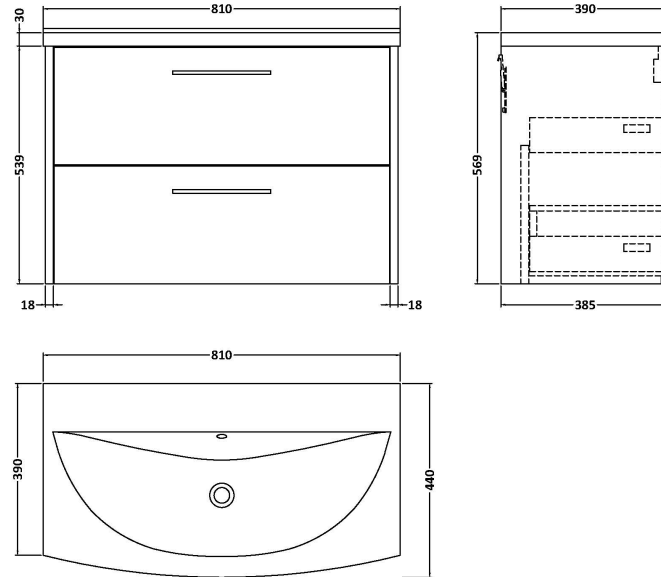

Sales Code: JNU2226G

Description: 800 Wh 2-Drawer Vanity & Basin 4

Packaging Details

Barcode: 5056462681474

Sales Code: NPF2226

Description: 800 W/H 2-Drawer Unit (385 Deep)

Product Dimensions

Height (mm):	539
Width (mm):	800
Depth (mm):	385
Nett Weight (kg):	24.5

Packaging Dimensions

Height (mm):	560
Width (mm):	820
Depth (mm):	405
Gross Weight (kg):	25

Packaging Data

Box Colour:	Brown Cardboard Box
Box Qty:	1
Label Size:	50 x 100
Label Colour:	White Label
Label Qty:	2

Sales Code: NVM045

Description: 800 Curved Basin 1Th

Product Dimensions

Height (mm):	160
Width (mm):	810
Depth (mm):	440
Nett Weight (kg):	15

Packaging Dimensions

Height (mm):	190
Width (mm):	830
Depth (mm):	415
Gross Weight (kg):	15.5

Packaging Data

Box Colour:	Brown Cardboard Box
Box Qty:	1
Label Size:	100 x 50
Label Colour:	White Label
Label Qty:	2

Outer Box Dimensions (If Applicable)

Height (mm):	
Width (mm):	
Depth (mm):	
Gross Weight (kg):	
Barcode:	5056462620978