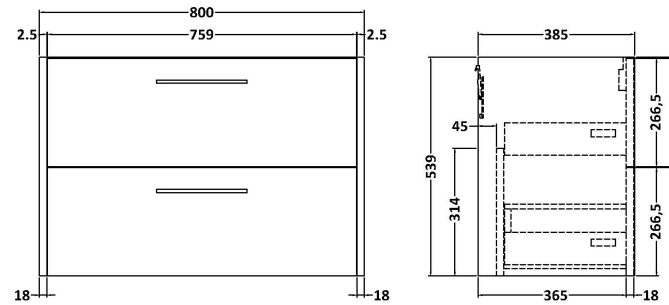

Sales Code: JNU2226G

Description: 800 Wh 2-Drawer Vanity & Basin 4

Packaging Details

Barcode: 5056462681474

Sales Code: NPF2226

Description: 800 W/H 2-Drawer Unit (385 Deep)

Product Dimensions

Height (mm):	539
Width (mm):	800
Depth (mm):	385
Nett Weight (kg):	24.5

Packaging Dimensions

Height (mm):	560
Width (mm):	820
Depth (mm):	405
Gross Weight (kg):	25

Packaging Data

Box Colour:	Brown Cardboard Box
Box Qty:	1
Label Size:	50 x 100
Label Colour:	White Label
Label Qty:	2

Sales Code: NVM045

Description: 800 Curved Basin 1Th

Product Dimensions

Height (mm):	160
Width (mm):	810
Depth (mm):	440
Nett Weight (kg):	15

Packaging Dimensions

Height (mm):	190
Width (mm):	830
Depth (mm):	415
Gross Weight (kg):	15.5

Packaging Data

Box Colour:	Brown Cardboard Box
Box Qty:	1
Label Size:	100 x 50
Label Colour:	White Label
Label Qty:	2

Outer Box Dimensions (If Applicable)

Height (mm):	
Width (mm):	
Depth (mm):	
Gross Weight (kg):	
Barcode:	5056462620978