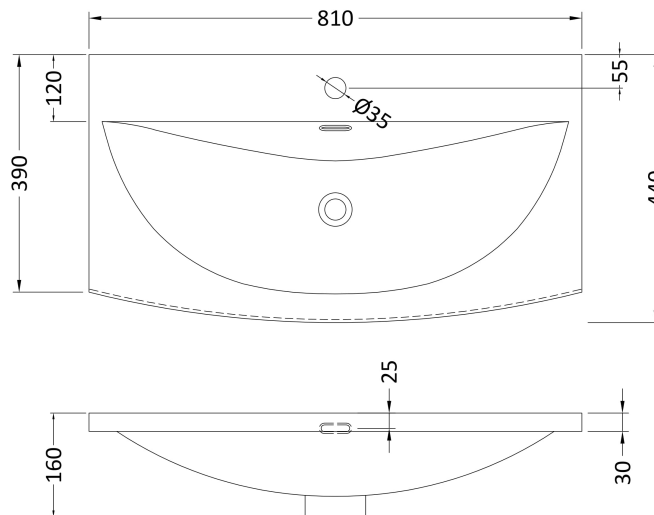

Packaging Dimensions

Height (mm):	560
Width (mm):	820
Depth (mm):	405
Gross Weight (kg):	25

Packaging Data

Box Colour:	Brown Cardboard Box
Box Qty:	1
Label Size:	50 x 100
Label Colour:	White Label
Label Qty:	2

Outer Box Dimensions (If Applicable)

Height (mm):	
Width (mm):	
Depth (mm):	
Gross Weight (kg):	
Barcode:	5056462657295

Product Details

Country of Origin:	United Kingdom
Fitting Instruction:	No
CE Certification:	
FSC Certified Materials:	Yes
Colour:	Graphite Grey Woodgrain
Construction Method:	Cam & Wood Dowel
Construction Type:	Rigid
Cabinet Finish:	MFC Textured Woodgrain
Fascia Finish:	MFC Textured Woodgrain
Cabinet Thickness (mm):	18
Fascia Thickness (mm):	18
Drawer Included:	Yes
Drawer Type:	80mm High Metal S/C Inc Galler
No of Shelves:	0
Hinge Type:	Not Applicable
Hinge Included:	No
Adjustable Legs:	No, Not Required
Fixings Included:	Yes
Handle Style:	Modern
Waste Shroud:	Yes
Handle Included:	Yes, Supplied
Handle Type:	D-Shape

Sales Code: NVM045

Description: 800 Curved Basin 1Th

Product Dimensions

Height (mm):	160
Width (mm):	810
Depth (mm):	440
Nett Weight (kg):	15

Packaging Dimensions

Height (mm):	190
Width (mm):	830
Depth (mm):	415
Gross Weight (kg):	15.5

Packaging Data

Box Colour:	Brown Cardboard Box
Box Qty:	1
Label Size:	100 x 50
Label Colour:	White Label
Label Qty:	2

Outer Box Dimensions (If Applicable)

Height (mm):	
Width (mm):	
Depth (mm):	
Gross Weight (kg):	
Barcode:	5056462620978