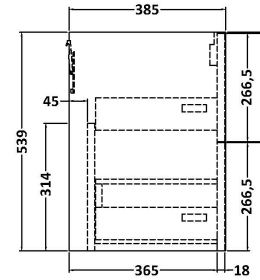

Sales Code: NPF2326

Description: 800 W/H 2-Drawer Unit (385 Deep)

Product Dimensions

Height (mm):	539
Width (mm):	800
Depth (mm):	385
Nett Weight (kg):	24.5

Packaging Dimensions

Height (mm):	560
Width (mm):	820
Depth (mm):	405
Gross Weight (kg):	25

Packaging Data

Box Colour:	Brown Cardboard Box
Box Qty:	1
Label Size:	50 x 100
Label Colour:	White Label
Label Qty:	2

Outer Box Dimensions (If Applicable)

Height (mm):	
Width (mm):	
Depth (mm):	
Gross Weight (kg):	
Barcode:	5056462657301

Product Details

Country of Origin:	United Kingdom
Fitting Instruction:	No
CE Certification:	
FSC Certified Materials:	Yes
Colour:	Monument Grey
Construction Method:	Cam & Wood Dowel
Construction Type:	Rigid
Cabinet Finish:	MFC Smooth Matt
Fascia Finish:	MFC Smooth Matt
Cabinet Thickness (mm):	18
Fascia Thickness (mm):	18
Drawer Included:	Yes
Drawer Type:	80mm High Metal S/C Inc Galler
No of Shelves:	0
Hinge Type:	Not Applicable
Hinge Included:	No
Adjustable Legs:	No, Not Required
Fixings Included:	Yes
Handle Style:	Modern
Waste Shroud:	Yes
Handle Included:	Yes, Supplied
Handle Type:	D-Shape