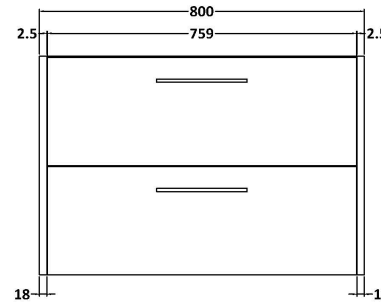

Sales Code: JNU2326G

Description: 800 Wh 2-Drawer Vanity & Basin 4

Packaging Details

Barcode: 5056462681481

Sales Code: NPF2326

Description: 800 W/H 2-Drawer Unit (385 Deep)

Product Dimensions

Height (mm):	539
Width (mm):	800
Depth (mm):	385
Nett Weight (kg):	24.5

Packaging Dimensions

Height (mm):	560
Width (mm):	820
Depth (mm):	405
Gross Weight (kg):	25

Packaging Data

Box Colour:	Brown Cardboard Box
Box Qty:	1
Label Size:	50 x 100
Label Colour:	White Label
Label Qty:	2

Sales Code: NVM045

Description: 800 Curved Basin 1Th

Product Dimensions

Height (mm):	160
Width (mm):	810
Depth (mm):	440
Nett Weight (kg):	15

Packaging Dimensions

Height (mm):	190
Width (mm):	830
Depth (mm):	415
Gross Weight (kg):	15.5

Packaging Data

Box Colour:	Brown Cardboard Box
Box Qty:	1
Label Size:	100 x 50
Label Colour:	White Label
Label Qty:	2

Outer Box Dimensions (If Applicable)

Height (mm):	
Width (mm):	
Depth (mm):	
Gross Weight (kg):	
Barcode:	5056462620978