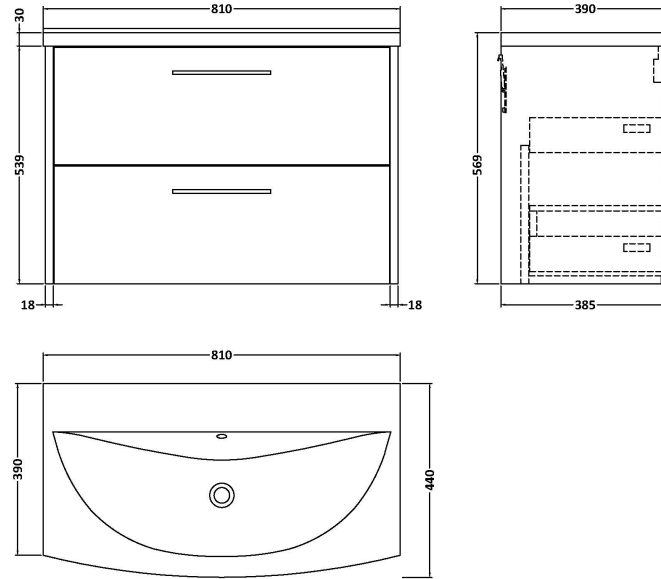

Sales Code: JNU2326G

Description: 800 Wh 2-Drawer Vanity & Basin 4

Packaging Details

Barcode: 5056462681481

Sales Code: NPF2326

Description: 800 W/H 2-Drawer Unit (385 Deep)

Product Dimensions

Height (mm):	539
Width (mm):	800
Depth (mm):	385
Nett Weight (kg):	24.5

Packaging Dimensions

Height (mm):	560
Width (mm):	820
Depth (mm):	405
Gross Weight (kg):	25

Packaging Data

Box Colour:	Brown Cardboard Box
Box Qty:	1
Label Size:	50 x 100
Label Colour:	White Label
Label Qty:	2

Sales Code: NVM045

Description: 800 Curved Basin 1Th

Product Dimensions

Height (mm):	160
Width (mm):	810
Depth (mm):	440
Nett Weight (kg):	15

Packaging Dimensions

Height (mm):	190
Width (mm):	830
Depth (mm):	415
Gross Weight (kg):	15.5

Packaging Data

Box Colour:	Brown Cardboard Box
Box Qty:	1
Label Size:	100 x 50
Label Colour:	White Label
Label Qty:	2

Outer Box Dimensions (If Applicable)

Height (mm):	
Width (mm):	
Depth (mm):	
Gross Weight (kg):	
Barcode:	5056462620978