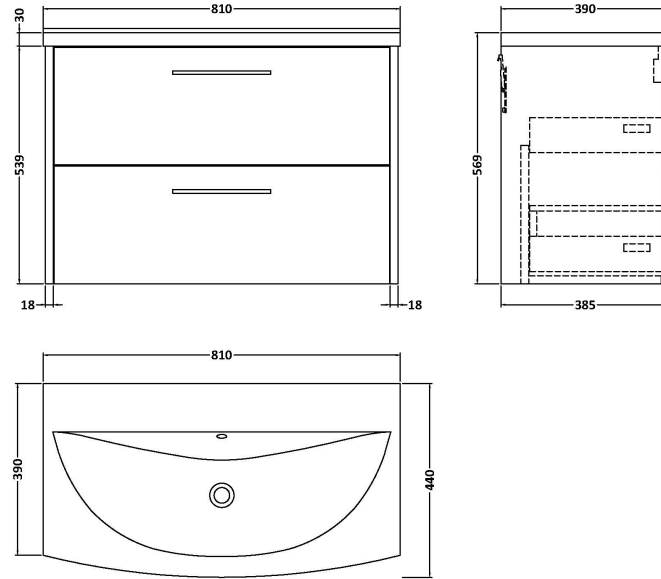

Sales Code: JNU1826G

Description: 800 Wh 2-Drawer Vanity & Basin 4

Packaging Details

Barcode: 5056462681504

Sales Code: NPF1826

Description: 800 W/H 2-Drawer Unit (385 Deep)

Product Dimensions

Height (mm):	539
Width (mm):	800
Depth (mm):	385
Nett Weight (kg):	24.5

Packaging Dimensions

Height (mm):	560
Width (mm):	820
Depth (mm):	405
Gross Weight (kg):	25

Packaging Data

Box Colour:	Brown Cardboard Box
Box Qty:	1
Label Size:	50 x 100
Label Colour:	White Label
Label Qty:	2

Sales Code: NVM045

Description: 800 Curved Basin 1Th

Product Dimensions

Height (mm):	160
Width (mm):	810
Depth (mm):	440
Nett Weight (kg):	15

Packaging Dimensions

Height (mm):	190
Width (mm):	830
Depth (mm):	415
Gross Weight (kg):	15.5

Packaging Data

Box Colour:	Brown Cardboard Box
Box Qty:	1
Label Size:	100 x 50
Label Colour:	White Label
Label Qty:	2

Outer Box Dimensions (If Applicable)

Height (mm):	
Width (mm):	
Depth (mm):	
Gross Weight (kg):	
Barcode:	5056462620978