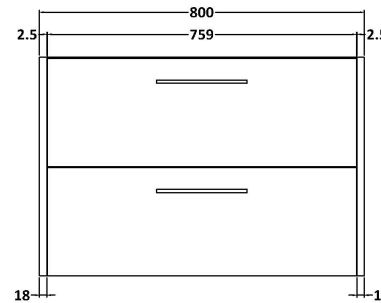

Sales Code: JNU1826G

Description: 800 Wh 2-Drawer Vanity & Basin 4

Packaging Details

Barcode: 5056462681504

Sales Code: NPF1826

Description: 800 W/H 2-Drawer Unit (385 Deep)

Product Dimensions

Height (mm):	539
Width (mm):	800
Depth (mm):	385
Nett Weight (kg):	24.5

Packaging Dimensions

Height (mm):	560
Width (mm):	820
Depth (mm):	405
Gross Weight (kg):	25

Packaging Data

Box Colour:	Brown Cardboard Box
Box Qty:	1
Label Size:	50 x 100
Label Colour:	White Label
Label Qty:	2

Sales Code: NVM045

Description: 800 Curved Basin 1Th

Product Dimensions

Height (mm):	160
Width (mm):	810
Depth (mm):	440
Nett Weight (kg):	15

Packaging Dimensions

Height (mm):	190
Width (mm):	830
Depth (mm):	415
Gross Weight (kg):	15.5

Packaging Data

Box Colour:	Brown Cardboard Box
Box Qty:	1
Label Size:	100 x 50
Label Colour:	White Label
Label Qty:	2

Outer Box Dimensions (If Applicable)

Height (mm):	
Width (mm):	
Depth (mm):	
Gross Weight (kg):	
Barcode:	5056462620978