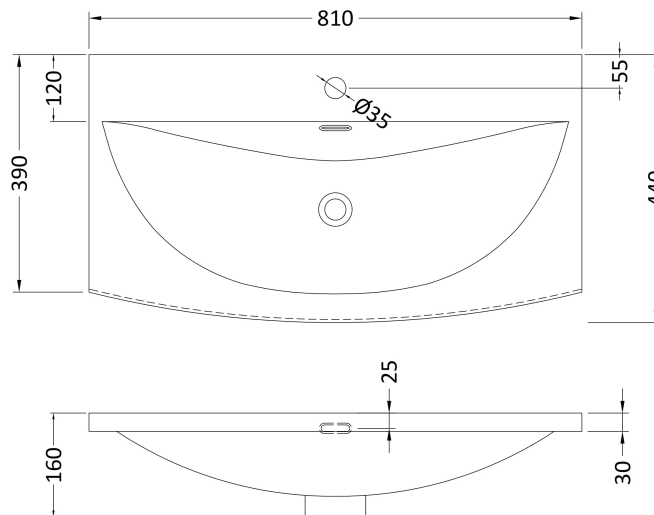

Packaging Dimensions

Height (mm):	560
Width (mm):	820
Depth (mm):	405
Gross Weight (kg):	25

Packaging Data

Box Colour:	Brown Cardboard Box
Box Qty:	1
Label Size:	50 x 100
Label Colour:	White Label
Label Qty:	2

Outer Box Dimensions (If Applicable)

Height (mm):	
Width (mm):	
Depth (mm):	
Gross Weight (kg):	
Barcode:	5056462657325

Product Details

Country of Origin:	United Kingdom
Fitting Instruction:	No
CE Certification:	
FSC Certified Materials:	Yes
Colour:	Halifax Oak
Construction Method:	Cam & Wood Dowel
Construction Type:	Rigid
Cabinet Finish:	MFC Textured Woodgrain
Fascia Finish:	MFC Textured Woodgrain
Cabinet Thickness (mm):	18
Fascia Thickness (mm):	18
Drawer Included:	Yes
Drawer Type:	80mm High Metal S/C Inc Galler
No of Shelves:	0
Hinge Type:	Not Applicable
Hinge Included:	No
Adjustable Legs:	No, Not Required
Fixings Included:	Yes
Handle Style:	Modern
Waste Shroud:	Yes
Handle Included:	Yes, Supplied
Handle Type:	D-Shape

Sales Code: NVM045

Description: 800 Curved Basin 1Th

Product Dimensions

Height (mm):	160
Width (mm):	810
Depth (mm):	440
Nett Weight (kg):	15

Packaging Dimensions

Height (mm):	190
Width (mm):	830
Depth (mm):	415
Gross Weight (kg):	15.5

Packaging Data

Box Colour:	Brown Cardboard Box
Box Qty:	1
Label Size:	100 x 50
Label Colour:	White Label
Label Qty:	2

Outer Box Dimensions (If Applicable)

Height (mm):	
Width (mm):	
Depth (mm):	
Gross Weight (kg):	
Barcode:	5056462620978