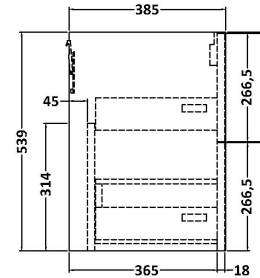

Sales Code: JNU1826G

Description: 800 Wh 2-Drawer Vanity & Basin 4

Packaging Details

Barcode: 5056462681504

Sales Code: NPF1826

Description: 800 W/H 2-Drawer Unit (385 Deep)

Product Dimensions

Height (mm):	539
Width (mm):	800
Depth (mm):	385
Nett Weight (kg):	24.5

Packaging Dimensions

Height (mm):	560
Width (mm):	820
Depth (mm):	405
Gross Weight (kg):	25

Packaging Data

Box Colour:	Brown Cardboard Box
Box Qty:	1
Label Size:	50 x 100
Label Colour:	White Label
Label Qty:	2

Sales Code: NVM045

Description: 800 Curved Basin 1Th

Product Dimensions

Height (mm):	160
Width (mm):	810
Depth (mm):	440
Nett Weight (kg):	15

Packaging Dimensions

Height (mm):	190
Width (mm):	830
Depth (mm):	415
Gross Weight (kg):	15.5

Packaging Data

Box Colour:	Brown Cardboard Box
Box Qty:	1
Label Size:	100 x 50
Label Colour:	White Label
Label Qty:	2

Outer Box Dimensions (If Applicable)

Height (mm):	
Width (mm):	
Depth (mm):	
Gross Weight (kg):	
Barcode:	5056462620978