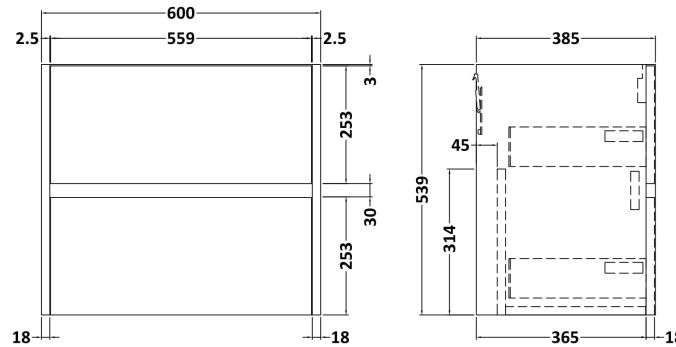

Sales Code: HAV2304A

Description: 600 W/H 2-Drawer Unit & Basin 1

Packaging Details

Barcode: 5056462646459

Sales Code: NPH2324

Description: 600 W/H 2-Drawer Unit (385 Deep)

Product Dimensions

Height (mm):	539
Width (mm):	600
Depth (mm):	385
Nett Weight (kg):	22.5

Packaging Dimensions

Height (mm):	560
Width (mm):	620
Depth (mm):	405
Gross Weight (kg):	23

Packaging Data

Box Colour:	Brown Cardboard Box
Box Qty:	1
Label Size:	100 x 50
Label Colour:	White Label
Label Qty:	2

Sales Code: NVM013

Description: 600 Mid-Edged Basin 1 Th

Product Dimensions

Height (mm):	180
Width (mm):	610
Depth (mm):	390
Nett Weight (kg):	11

Packaging Dimensions

Height (mm):	200
Width (mm):	410
Depth (mm):	630
Gross Weight (kg):	11

Packaging Data

Box Colour:	Brown Cardboard Box - Printed
Box Qty:	1
Label Size:	100 x 50
Label Colour:	White Label
Label Qty:	2

Outer Box Dimensions (If Applicable)

Height (mm):	
Width (mm):	
Depth (mm):	
Gross Weight (kg):	
Barcode:	5055369043415