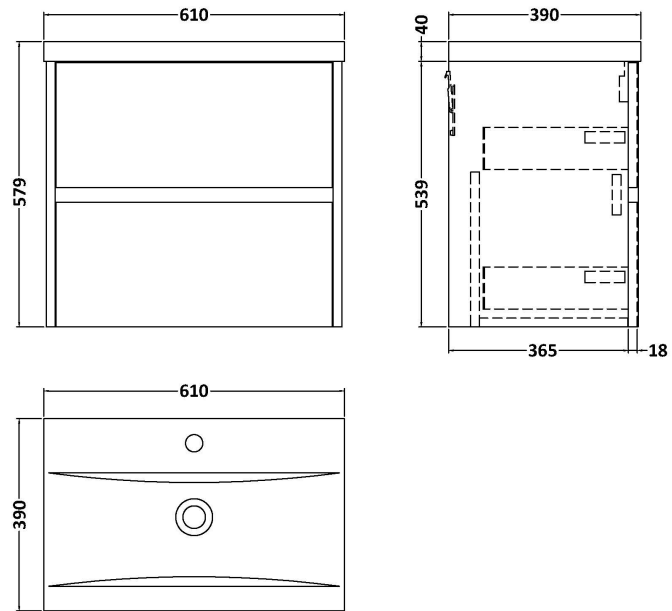

Sales Code: HAV2304A

Description: 600 W/H 2-Drawer Unit & Basin 1

Packaging Details

Barcode: 5056462646459

Sales Code: NPH2324

Description: 600 W/H 2-Drawer Unit (385 Deep)

Product Dimensions

Height (mm):	539
Width (mm):	600
Depth (mm):	385
Nett Weight (kg):	22.5

Packaging Dimensions

Height (mm):	560
Width (mm):	620
Depth (mm):	405
Gross Weight (kg):	23

Packaging Data

Box Colour:	Brown Cardboard Box
Box Qty:	1
Label Size:	100 x 50
Label Colour:	White Label
Label Qty:	2

Outer Box Dimensions (If Applicable)

Height (mm):	
Width (mm):	
Depth (mm):	
Gross Weight (kg):	
Barcode:	5056462696430

Product Details

Country of Origin:	United Kingdom
Fitting Instruction:	No
CE Certification:	N/A
FSC Certified Materials:	Yes
Colour:	Monument Grey
Construction Method:	Cam & Wood Dowel
Construction Type:	Rigid
Cabinet Finish:	MFC Smooth Matt
Fascia Finish:	MFC Smooth Matt
Cabinet Thickness (mm):	18
Fascia Thickness (mm):	18
Drawer Included:	Yes
Drawer Type:	80mm High Metal S/C Inc Galler
No of Shelves:	0
Hinge Type:	Not Applicable
Hinge Included:	No
Adjustable Legs:	No
Fixings Included:	Yes
Handle Style:	Not Applicable
Waste Shroud:	Yes
Handle Included:	No, Not Required
Handle Type:	Handleless

Sales Code: NVM013

Description: 600 Mid-Edged Basin 1 Th

Product Dimensions

Height (mm):	180
Width (mm):	610
Depth (mm):	390
Nett Weight (kg):	11

Packaging Dimensions

Height (mm):	200
Width (mm):	410
Depth (mm):	630
Gross Weight (kg):	11