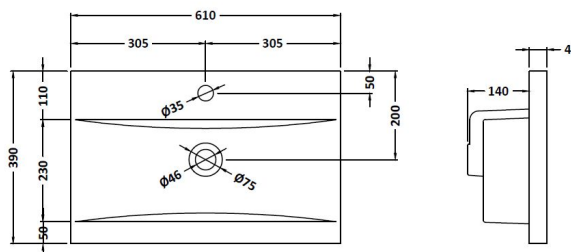

Packaging Dimensions

Height (mm):	560
Width (mm):	620
Depth (mm):	405
Gross Weight (kg):	23

Packaging Data

Box Colour:	Brown Cardboard Box
Box Qty:	1
Label Size:	100 x 50
Label Colour:	White Label
Label Qty:	2

Outer Box Dimensions (If Applicable)

Height (mm):	
Width (mm):	
Depth (mm):	
Gross Weight (kg):	
Barcode:	5056462696430

Product Details

Country of Origin:	United Kingdom
Fitting Instruction:	No
CE Certification:	N/A
FSC Certified Materials:	Yes
Colour:	Monument Grey
Construction Method:	Cam & Wood Dowel
Construction Type:	Rigid
Cabinet Finish:	MFC Smooth Matt
Fascia Finish:	MFC Smooth Matt
Cabinet Thickness (mm):	18
Fascia Thickness (mm):	18
Drawer Included:	Yes
Drawer Type:	80mm High Metal S/C Inc Galler
No of Shelves:	0
Hinge Type:	Not Applicable
Hinge Included:	No
Adjustable Legs:	No
Fixings Included:	Yes
Handle Style:	Not Applicable
Waste Shroud:	Yes
Handle Included:	No, Not Required
Handle Type:	Handleless

Sales Code: NVM013

Description: 600 Mid-Edged Basin 1 Th

Product Dimensions

Height (mm):	180
Width (mm):	610
Depth (mm):	390
Nett Weight (kg):	11

Packaging Dimensions

Height (mm):	200
Width (mm):	410
Depth (mm):	630
Gross Weight (kg):	11

Packaging Data

Box Colour:	Brown Cardboard Box - Printed
Box Qty:	1
Label Size:	100 x 50
Label Colour:	White Label
Label Qty:	2

Outer Box Dimensions (If Applicable)

Height (mm):	
Width (mm):	
Depth (mm):	
Gross Weight (kg):	
Barcode:	5055369043415