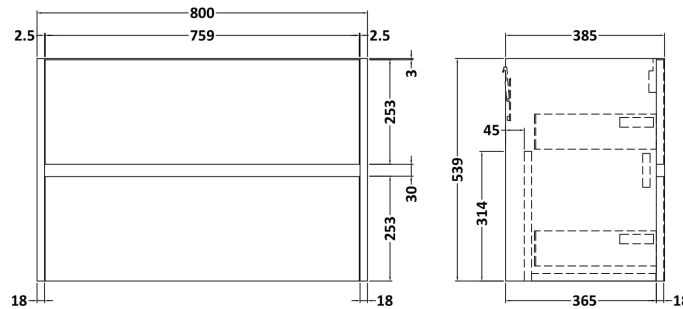

Sales Code: HAV2606G

Description: 800 W/H 2-Drawer Unit & Basin 4

Packaging Details

Barcode: 5056462650845

Sales Code: NPH2626

Description: 800 W/H 2-Drawer Unit (385 Deep)

Product Dimensions

Height (mm):	539
Width (mm):	800
Depth (mm):	385
Nett Weight (kg):	24.5

Packaging Dimensions

Height (mm):	560
Width (mm):	820
Depth (mm):	405
Gross Weight (kg):	25

Packaging Data

Box Colour:	Brown Cardboard Box
Box Qty:	1
Label Size:	100 x 50
Label Colour:	White Label
Label Qty:	2

Sales Code: NVM045

Description: 800 Curved Basin 1Th

Product Dimensions

Height (mm):	160
Width (mm):	810
Depth (mm):	440
Nett Weight (kg):	15

Packaging Dimensions

Height (mm):	190
Width (mm):	830
Depth (mm):	415
Gross Weight (kg):	15.5

Packaging Data

Box Colour:	Brown Cardboard Box
Box Qty:	1
Label Size:	100 x 50
Label Colour:	White Label
Label Qty:	2

Outer Box Dimensions (If Applicable)

Height (mm):	
Width (mm):	
Depth (mm):	
Gross Weight (kg):	
Barcode:	5056462620978