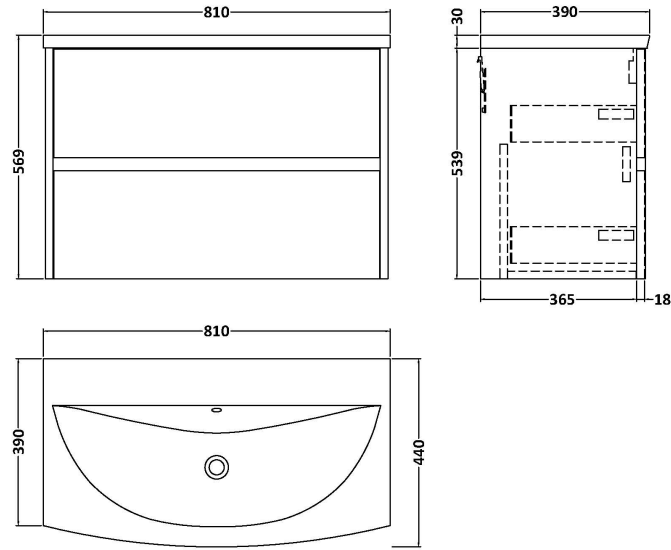

Sales Code: HAV2606G

Description: 800 W/H 2-Drawer Unit & Basin 4

Packaging Details

Barcode: 5056462650845

Sales Code: NPH2626

Description: 800 W/H 2-Drawer Unit (385 Deep)

Product Dimensions

Height (mm):	539
Width (mm):	800
Depth (mm):	385
Nett Weight (kg):	24.5

Packaging Dimensions

Height (mm):	560
Width (mm):	820
Depth (mm):	405
Gross Weight (kg):	25

Packaging Data

Box Colour:	Brown Cardboard Box
Box Qty:	1
Label Size:	100 x 50
Label Colour:	White Label
Label Qty:	2

Sales Code: NVM045

Description: 800 Curved Basin 1Th

Product Dimensions

Height (mm):	160
Width (mm):	810
Depth (mm):	440
Nett Weight (kg):	15

Packaging Dimensions

Height (mm):	190
Width (mm):	830
Depth (mm):	415
Gross Weight (kg):	15.5

Packaging Data

Box Colour:	Brown Cardboard Box
Box Qty:	1
Label Size:	100 x 50
Label Colour:	White Label
Label Qty:	2

Outer Box Dimensions (If Applicable)

Height (mm):	
Width (mm):	
Depth (mm):	
Gross Weight (kg):	
Barcode:	5056462620978