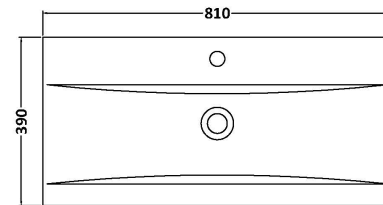

Sales Code: HAV2306A

Description: 800 W/H 2-Drawer Unit & Basin 1

Packaging Details

Barcode: 5056462646510

Sales Code: NPH2326

Description: 800 W/H 2-Drawer Unit (385 Deep)

Product Dimensions

Height (mm):	539
Width (mm):	800
Depth (mm):	385
Nett Weight (kg):	24.5

Packaging Dimensions

Height (mm):	560
Width (mm):	820
Depth (mm):	405
Gross Weight (kg):	25

Packaging Data

Box Colour:	Brown Cardboard Box
Box Qty:	1
Label Size:	100 x 50
Label Colour:	White Label
Label Qty:	2

Outer Box Dimensions (If Applicable)

Height (mm):	
Width (mm):	
Depth (mm):	
Gross Weight (kg):	
Barcode:	5056462696539

Product Details

Country of Origin:	United Kingdom
Fitting Instruction:	No
CE Certification:	N/A
FSC Certified Materials:	Yes
Colour:	Monument Grey
Construction Method:	Cam & Wood Dowel
Construction Type:	Rigid
Cabinet Finish:	MFC Smooth Matt
Fascia Finish:	MFC Smooth Matt
Cabinet Thickness (mm):	18
Fascia Thickness (mm):	18
Drawer Included:	Yes
Drawer Type:	80mm High Metal S/C Inc Galler
No of Shelves:	0
Hinge Type:	Not Applicable
Hinge Included:	No
Adjustable Legs:	No
Fixings Included:	Yes
Handle Style:	Not Applicable
Waste Shroud:	Yes
Handle Included:	No, Not Required
Handle Type:	Handleless

Sales Code: NVM015

Description: 800 Mid Edged Basin 1 Th

Product Dimensions

Height (mm):	180
Width (mm):	810
Depth (mm):	390
Nett Weight (kg):	15

Packaging Dimensions

Height (mm):	210
Width (mm):	410
Depth (mm):	830
Gross Weight (kg):	15