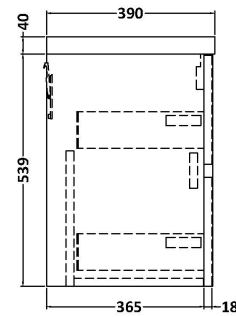

Sales Code: HAV2306A

Description: 800 W/H 2-Drawer Unit & Basin 1

Packaging Details

Barcode: 5056462646510

Sales Code: NPH2326

Description: 800 W/H 2-Drawer Unit (385 Deep)

Product Dimensions

Height (mm):	539
Width (mm):	800
Depth (mm):	385
Nett Weight (kg):	24.5

Packaging Dimensions

Height (mm):	560
Width (mm):	820
Depth (mm):	405
Gross Weight (kg):	25

Packaging Data

Box Colour:	Brown Cardboard Box
Box Qty:	1
Label Size:	100 x 50
Label Colour:	White Label
Label Qty:	2

Outer Box Dimensions (If Applicable)

Height (mm):	
Width (mm):	
Depth (mm):	
Gross Weight (kg):	
Barcode:	5056462696539

Product Details

Country of Origin:	United Kingdom
Fitting Instruction:	No
CE Certification:	N/A
FSC Certified Materials:	Yes
Colour:	Monument Grey
Construction Method:	Cam & Wood Dowel
Construction Type:	Rigid
Cabinet Finish:	MFC Smooth Matt
Fascia Finish:	MFC Smooth Matt
Cabinet Thickness (mm):	18
Fascia Thickness (mm):	18
Drawer Included:	Yes
Drawer Type:	80mm High Metal S/C Inc Galler
No of Shelves:	0
Hinge Type:	Not Applicable
Hinge Included:	No
Adjustable Legs:	No
Fixings Included:	Yes
Handle Style:	Not Applicable
Waste Shroud:	Yes
Handle Included:	No, Not Required
Handle Type:	Handleless

Sales Code: NVM015

Description: 800 Mid Edged Basin 1 Th

Product Dimensions

Height (mm):	180
Width (mm):	810
Depth (mm):	390
Nett Weight (kg):	15

Packaging Dimensions

Height (mm):	210
Width (mm):	410
Depth (mm):	830
Gross Weight (kg):	15