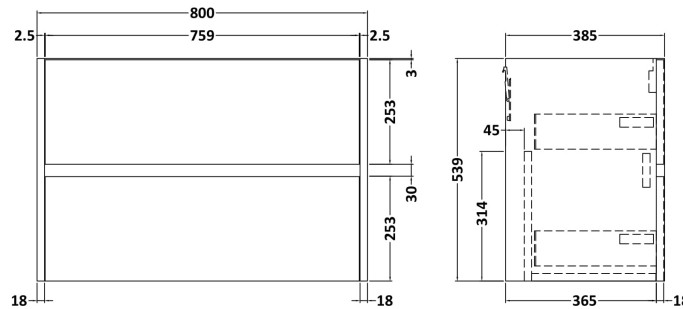

Sales Code: HAV2306A

Description: 800 W/H 2-Drawer Unit & Basin 1

Packaging Details

Barcode: 5056462646510

Sales Code: NPH2326

Description: 800 W/H 2-Drawer Unit (385 Deep)

Product Dimensions

Height (mm):	539
Width (mm):	800
Depth (mm):	385
Nett Weight (kg):	24.5

Packaging Dimensions

Height (mm):	560
Width (mm):	820
Depth (mm):	405
Gross Weight (kg):	25

Packaging Data

Box Colour:	Brown Cardboard Box
Box Qty:	1
Label Size:	100 x 50
Label Colour:	White Label
Label Qty:	2

Sales Code: NVM015

Description: 800 Mid Edged Basin 1 Th

Product Dimensions

Height (mm):	180
Width (mm):	810
Depth (mm):	390
Nett Weight (kg):	15

Packaging Dimensions

Height (mm):	210
Width (mm):	410
Depth (mm):	830
Gross Weight (kg):	15

Packaging Data

Box Colour:	Brown Cardboard Box
Box Qty:	1
Label Size:	100 x 50
Label Colour:	White Label
Label Qty:	2

Outer Box Dimensions (If Applicable)

Height (mm):	
Width (mm):	
Depth (mm):	
Gross Weight (kg):	
Barcode:	5055369043422