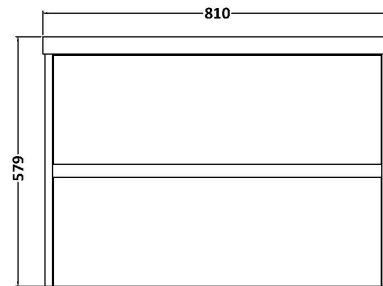

Sales Code: HAV2306A

Description: 800 W/H 2-Drawer Unit & Basin 1

Packaging Details

Barcode: 5056462646510

Sales Code: NPH2326

Description: 800 W/H 2-Drawer Unit (385 Deep)

Product Dimensions

Height (mm):	539
Width (mm):	800
Depth (mm):	385
Nett Weight (kg):	24.5

Packaging Dimensions

Height (mm):	560
Width (mm):	820
Depth (mm):	405
Gross Weight (kg):	25

Packaging Data

Box Colour:	Brown Cardboard Box
Box Qty:	1
Label Size:	100 x 50
Label Colour:	White Label
Label Qty:	2

Sales Code: NVM015

Description: 800 Mid Edged Basin 1 Th

Product Dimensions

Height (mm):	180
Width (mm):	810
Depth (mm):	390
Nett Weight (kg):	15

Packaging Dimensions

Height (mm):	210
Width (mm):	410
Depth (mm):	830
Gross Weight (kg):	15

Packaging Data

Box Colour:	Brown Cardboard Box
Box Qty:	1
Label Size:	100 x 50
Label Colour:	White Label
Label Qty:	2

Outer Box Dimensions (If Applicable)

Height (mm):	
Width (mm):	
Depth (mm):	
Gross Weight (kg):	
Barcode:	5055369043422