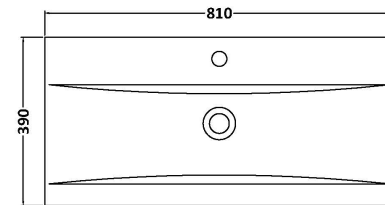

Sales Code: HAV806A

Description: 800 W/H 2-Drawer Unit & Basin 1

Packaging Details

Barcode: 5056462646541

Sales Code: NPH826

Description: 800 W/H 2-Drawer Unit (385 Deep)

Product Dimensions

Height (mm):	539
Width (mm):	800
Depth (mm):	385
Nett Weight (kg):	24.5

Packaging Dimensions

Height (mm):	560
Width (mm):	820
Depth (mm):	405
Gross Weight (kg):	25

Packaging Data

Box Colour:	Brown Cardboard Box
Box Qty:	1
Label Size:	100 x 50
Label Colour:	White Label
Label Qty:	2

Outer Box Dimensions (If Applicable)

Height (mm):	
Width (mm):	
Depth (mm):	
Gross Weight (kg):	
Barcode:	5056462670812

Product Details

Country of Origin:	United Kingdom
Fitting Instruction:	No
CE Certification:	N/A
FSC Certified Materials:	Yes
Colour:	Halifax Oak
Construction Method:	Cam & Wood Dowel
Construction Type:	Rigid
Cabinet Finish:	MFC Textured Woodgrain
Fascia Finish:	MFC Textured Woodgrain
Cabinet Thickness (mm):	18
Fascia Thickness (mm):	18
Drawer Included:	Yes
Drawer Type:	80mm High Metal S/C Inc Galler
No of Shelves:	0
Hinge Type:	Not Applicable
Hinge Included:	No
Adjustable Legs:	No
Fixings Included:	Yes
Handle Style:	Not Applicable
Waste Shroud:	Yes
Handle Included:	No, Not Required
Handle Type:	Handleless

Sales Code: NVM015

Description: 800 Mid Edged Basin 1 Th

Product Dimensions

Height (mm):	180
Width (mm):	810
Depth (mm):	390
Nett Weight (kg):	15

Packaging Dimensions

Height (mm):	210
Width (mm):	410
Depth (mm):	830
Gross Weight (kg):	15