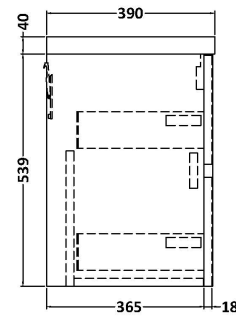

Sales Code: HAV806A

Description: 800 W/H 2-Drawer Unit & Basin 1

Packaging Details

Barcode: 5056462646541

Sales Code: NPH826

Description: 800 W/H 2-Drawer Unit (385 Deep)

Product Dimensions

Height (mm):	539
Width (mm):	800
Depth (mm):	385
Nett Weight (kg):	24.5

Packaging Dimensions

Height (mm):	560
Width (mm):	820
Depth (mm):	405
Gross Weight (kg):	25

Packaging Data

Box Colour:	Brown Cardboard Box
Box Qty:	1
Label Size:	100 x 50
Label Colour:	White Label
Label Qty:	2

Sales Code: NVM015

Description: 800 Mid Edged Basin 1 Th

Product Dimensions

Height (mm):	180
Width (mm):	810
Depth (mm):	390
Nett Weight (kg):	15

Packaging Dimensions

Height (mm):	210
Width (mm):	410
Depth (mm):	830
Gross Weight (kg):	15

Packaging Data

Box Colour:	Brown Cardboard Box
Box Qty:	1
Label Size:	100 x 50
Label Colour:	White Label
Label Qty:	2

Outer Box Dimensions (If Applicable)

Height (mm):	
Width (mm):	
Depth (mm):	
Gross Weight (kg):	
Barcode:	5055369043422