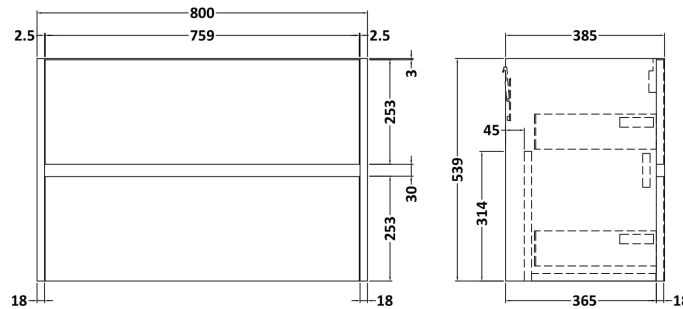

Sales Code: HAV806A

Description: 800 W/H 2-Drawer Unit & Basin 1

Packaging Details

Barcode: 5056462646541

Sales Code: NPH826

Description: 800 W/H 2-Drawer Unit (385 Deep)

Product Dimensions

Height (mm):	539
Width (mm):	800
Depth (mm):	385
Nett Weight (kg):	24.5

Packaging Dimensions

Height (mm):	560
Width (mm):	820
Depth (mm):	405
Gross Weight (kg):	25

Packaging Data

Box Colour:	Brown Cardboard Box
Box Qty:	1
Label Size:	100 x 50
Label Colour:	White Label
Label Qty:	2

Sales Code: NVM015

Description: 800 Mid Edged Basin 1 Th

Product Dimensions

Height (mm):	180
Width (mm):	810
Depth (mm):	390
Nett Weight (kg):	15

Packaging Dimensions

Height (mm):	210
Width (mm):	410
Depth (mm):	830
Gross Weight (kg):	15

Packaging Data

Box Colour:	Brown Cardboard Box
Box Qty:	1
Label Size:	100 x 50
Label Colour:	White Label
Label Qty:	2

Outer Box Dimensions (If Applicable)

Height (mm):	
Width (mm):	
Depth (mm):	
Gross Weight (kg):	
Barcode:	5055369043422