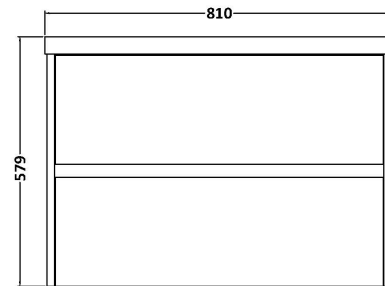

Sales Code: HAV806A

Description: 800 W/H 2-Drawer Unit & Basin 1

Packaging Details

Barcode: 5056462646541

Sales Code: NPH826

Description: 800 W/H 2-Drawer Unit (385 Deep)

Product Dimensions

Height (mm):	539
Width (mm):	800
Depth (mm):	385
Nett Weight (kg):	24.5

Packaging Dimensions

Height (mm):	560
Width (mm):	820
Depth (mm):	405
Gross Weight (kg):	25

Packaging Data

Box Colour:	Brown Cardboard Box
Box Qty:	1
Label Size:	100 x 50
Label Colour:	White Label
Label Qty:	2

Sales Code: NVM015

Description: 800 Mid Edged Basin 1 Th

Product Dimensions

Height (mm):	180
Width (mm):	810
Depth (mm):	390
Nett Weight (kg):	15

Packaging Dimensions

Height (mm):	210
Width (mm):	410
Depth (mm):	830
Gross Weight (kg):	15

Packaging Data

Box Colour:	Brown Cardboard Box
Box Qty:	1
Label Size:	100 x 50
Label Colour:	White Label
Label Qty:	2

Outer Box Dimensions (If Applicable)

Height (mm):	
Width (mm):	
Depth (mm):	
Gross Weight (kg):	
Barcode:	5055369043422