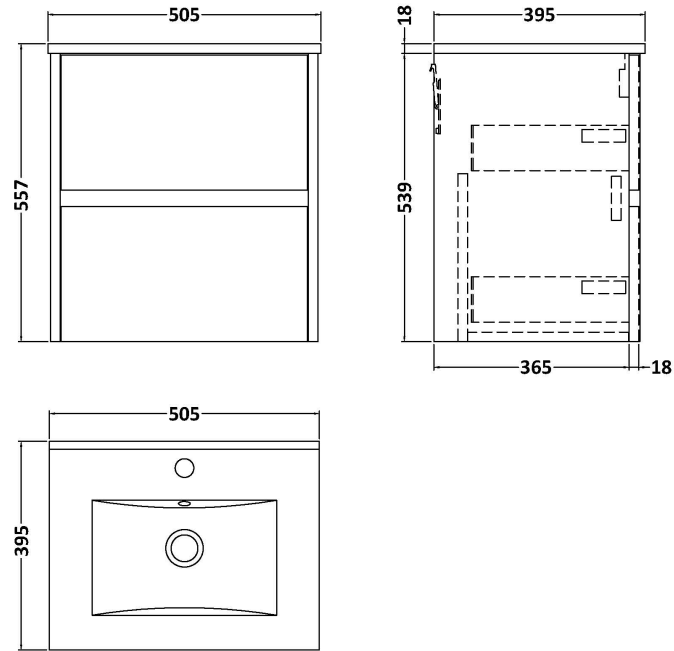

Sales Code: HAV2602B

Description: 500 W/H 2-Drawer Unit & Basin 2

Packaging Details

Barcode: 5056462647012

Sales Code: NPH2622

Description: 500 W/H 2-Drawer Unit (385 Deep)

Product Dimensions

Height (mm):	539
Width (mm):	500
Depth (mm):	385
Nett Weight (kg):	18.5

Packaging Dimensions

Height (mm):	560
Width (mm):	520
Depth (mm):	405
Gross Weight (kg):	19

Packaging Data

Box Colour:	Brown Cardboard Box
Box Qty:	1
Label Size:	100 x 50
Label Colour:	White Label
Label Qty:	2

Outer Box Dimensions (If Applicable)

Height (mm):	
Width (mm):	
Depth (mm):	
Gross Weight (kg):	
Barcode:	5056462696355

Product Details

Country of Origin:	United Kingdom
Fitting Instruction:	No
CE Certification:	N/A
FSC Certified Materials:	Yes
Colour:	Metallic Slate
Construction Method:	Cam & Wood Dowel
Construction Type:	Rigid
Cabinet Finish:	MFC Textured Matt
Fascia Finish:	MFC Textured Matt
Cabinet Thickness (mm):	18
Fascia Thickness (mm):	18
Drawer Included:	Yes
Drawer Type:	80mm High Metal S/C Inc Galler
No of Shelves:	0
Hinge Type:	Not Applicable
Hinge Included:	No
Adjustable Legs:	No
Fixings Included:	Yes
Handle Style:	Not Applicable
Waste Shroud:	Yes
Handle Included:	No, Not Required
Handle Type:	Handleless

Sales Code: NVM001

Description: 500mm Minimalist Basin 1Th

Product Dimensions

Height (mm):	170
Width (mm):	500
Depth (mm):	390
Nett Weight (kg):	9

Packaging Dimensions

Height (mm):	400
Width (mm):	520
Depth (mm):	200
Gross Weight (kg):	9