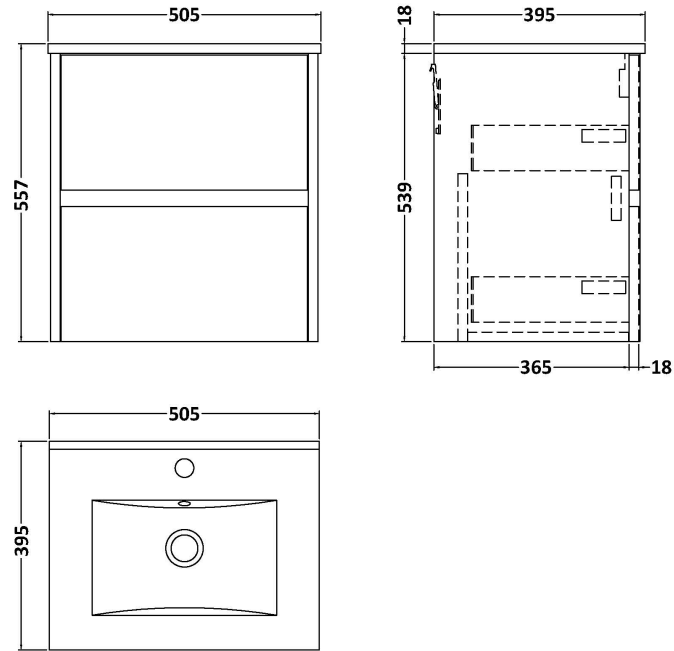

Sales Code: HAV802B

Description: 500 W/H 2-Drawer Unit & Basin 2

Packaging Details

Barcode: 5056462647029

Sales Code: NPH822

Description: 500 W/H 2-Drawer Unit (385 Deep)

Product Dimensions

Height (mm):	539
Width (mm):	500
Depth (mm):	385
Nett Weight (kg):	18.5

Packaging Dimensions

Height (mm):	560
Width (mm):	520
Depth (mm):	405
Gross Weight (kg):	19

Packaging Data

Box Colour:	Brown Cardboard Box
Box Qty:	1
Label Size:	100 x 50
Label Colour:	White Label
Label Qty:	2

Sales Code: NVM001

Description: 500mm Minimalist Basin 1Th

Product Dimensions

Height (mm):	170
Width (mm):	500
Depth (mm):	390
Nett Weight (kg):	9

Packaging Dimensions

Height (mm):	400
Width (mm):	520
Depth (mm):	200
Gross Weight (kg):	9

Packaging Data

Box Colour:	Brown Cardboard Box
Box Qty:	1
Label Size:	105 x 50
Label Colour:	White Label
Label Qty:	1

Outer Box Dimensions (If Applicable)

Height (mm):	
Width (mm):	
Depth (mm):	
Gross Weight (kg):	
Barcode:	5055275828670