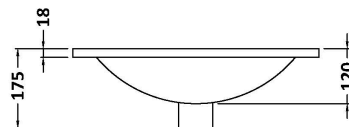

Packaging Dimensions

Height (mm):	560
Width (mm):	520
Depth (mm):	405
Gross Weight (kg):	19

Packaging Data

Box Colour:	Brown Cardboard Box
Box Qty:	1
Label Size:	100 x 50
Label Colour:	White Label
Label Qty:	2

Outer Box Dimensions (If Applicable)

Height (mm):	
Width (mm):	
Depth (mm):	
Gross Weight (kg):	
Barcode:	5056462670775

Product Details

Country of Origin:	United Kingdom
Fitting Instruction:	No
CE Certification:	N/A
FSC Certified Materials:	Yes
Colour:	Halifax Oak
Construction Method:	Cam & Wood Dowel
Construction Type:	Rigid
Cabinet Finish:	MFC Textured Woodgrain
Fascia Finish:	MFC Textured Woodgrain
Cabinet Thickness (mm):	18
Fascia Thickness (mm):	18
Drawer Included:	Yes
Drawer Type:	80mm High Metal S/C Inc Galler
No of Shelves:	0
Hinge Type:	Not Applicable
Hinge Included:	No
Adjustable Legs:	No
Fixings Included:	Yes
Handle Style:	Not Applicable
Waste Shroud:	Yes
Handle Included:	No, Not Required
Handle Type:	Handleless

Sales Code: NVM001

Description: 500mm Minimalist Basin 1Th

Product Dimensions

Height (mm):	170
Width (mm):	500
Depth (mm):	390
Nett Weight (kg):	9

Packaging Dimensions

Height (mm):	400
Width (mm):	520
Depth (mm):	200
Gross Weight (kg):	9

Packaging Data

Box Colour:	Brown Cardboard Box
Box Qty:	1
Label Size:	105 x 50
Label Colour:	White Label
Label Qty:	1

Outer Box Dimensions (If Applicable)

Height (mm):	
Width (mm):	
Depth (mm):	
Gross Weight (kg):	
Barcode:	5055275828670