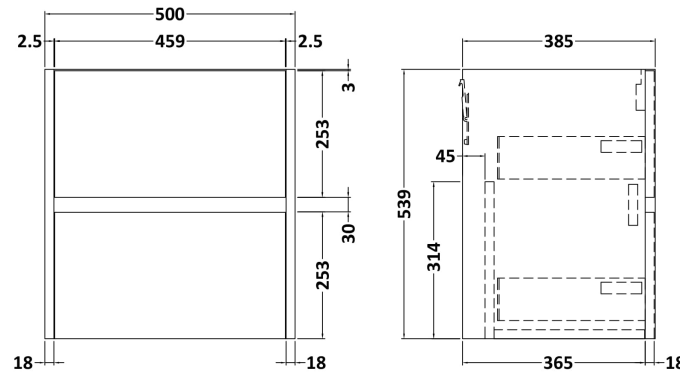

Sales Code: HAV802B

Description: 500 W/H 2-Drawer Unit & Basin 2

Packaging Details

Barcode: 5056462647029

Sales Code: NPH822

Description: 500 W/H 2-Drawer Unit (385 Deep)

Product Dimensions

Height (mm):	539
Width (mm):	500
Depth (mm):	385
Nett Weight (kg):	18.5

Packaging Dimensions

Height (mm):	560
Width (mm):	520
Depth (mm):	405
Gross Weight (kg):	19

Packaging Data

Box Colour:	Brown Cardboard Box
Box Qty:	1
Label Size:	100 x 50
Label Colour:	White Label
Label Qty:	2

Sales Code: NVM001

Description: 500mm Minimalist Basin 1Th

Product Dimensions

Height (mm):	170
Width (mm):	500
Depth (mm):	390
Nett Weight (kg):	9

Packaging Dimensions

Height (mm):	400
Width (mm):	520
Depth (mm):	200
Gross Weight (kg):	9

Packaging Data

Box Colour:	Brown Cardboard Box
Box Qty:	1
Label Size:	105 x 50
Label Colour:	White Label
Label Qty:	1

Outer Box Dimensions (If Applicable)

Height (mm):	
Width (mm):	
Depth (mm):	
Gross Weight (kg):	
Barcode:	5055275828670