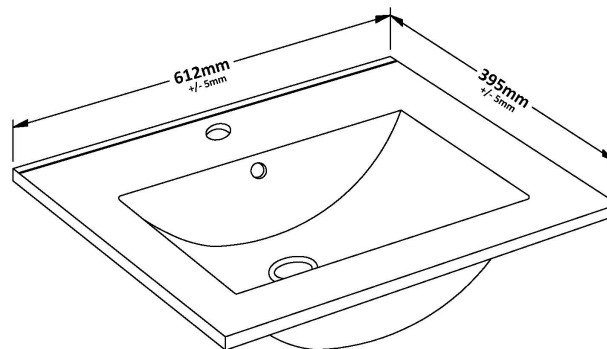

Packaging Dimensions

Height (mm):	560
Width (mm):	620
Depth (mm):	405
Gross Weight (kg):	23

Packaging Data

Box Colour:	Brown Cardboard Box
Box Qty:	1
Label Size:	100 x 50
Label Colour:	White Label
Label Qty:	2

Outer Box Dimensions (If Applicable)

Height (mm):	
Width (mm):	
Depth (mm):	
Gross Weight (kg):	
Barcode:	5056462696423

Product Details

Country of Origin:	United Kingdom
Fitting Instruction:	No
CE Certification:	N/A
FSC Certified Materials:	Yes
Colour:	Graphite Grey Woodgrain
Construction Method:	Cam & Wood Dowel
Construction Type:	Rigid
Cabinet Finish:	MFC Textured Woodgrain
Fascia Finish:	MFC Textured Woodgrain
Cabinet Thickness (mm):	18
Fascia Thickness (mm):	18
Drawer Included:	Yes
Drawer Type:	80mm High Metal S/C Inc Galler
No of Shelves:	0
Hinge Type:	Not Applicable
Hinge Included:	No
Adjustable Legs:	No
Fixings Included:	Yes
Handle Style:	Not Applicable
Waste Shroud:	Yes
Handle Included:	No, Not Required
Handle Type:	Handleless

Sales Code: NVM003

Description: Minimalist Basin 600mm

Product Dimensions

Height (mm):	170
Width (mm):	600
Depth (mm):	390
Nett Weight (kg):	10.76

Packaging Dimensions

Height (mm):	200
Width (mm):	400
Depth (mm):	620
Gross Weight (kg):	10.76

Packaging Data

Box Colour:	Brown Cardboard Box - Printed
Box Qty:	1
Label Size:	100 x 50
Label Colour:	White Label
Label Qty:	2

Outer Box Dimensions (If Applicable)

Height (mm):	
Width (mm):	
Depth (mm):	
Gross Weight (kg):	
Barcode:	5055146194668