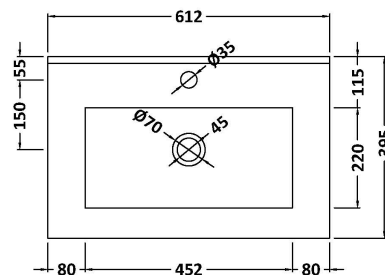

Packaging Dimensions

Height (mm):	560
Width (mm):	620
Depth (mm):	405
Gross Weight (kg):	23

Packaging Data

Box Colour:	Brown Cardboard Box
Box Qty:	1
Label Size:	100 x 50
Label Colour:	White Label
Label Qty:	2

Outer Box Dimensions (If Applicable)

Height (mm):	
Width (mm):	
Depth (mm):	
Gross Weight (kg):	
Barcode:	5056462696423

Product Details

Country of Origin:	United Kingdom
Fitting Instruction:	No
CE Certification:	N/A
FSC Certified Materials:	Yes
Colour:	Graphite Grey Woodgrain
Construction Method:	Cam & Wood Dowel
Construction Type:	Rigid
Cabinet Finish:	MFC Textured Woodgrain
Fascia Finish:	MFC Textured Woodgrain
Cabinet Thickness (mm):	18
Fascia Thickness (mm):	18
Drawer Included:	Yes
Drawer Type:	80mm High Metal S/C Inc Galler
No of Shelves:	0
Hinge Type:	Not Applicable
Hinge Included:	No
Adjustable Legs:	No
Fixings Included:	Yes
Handle Style:	Not Applicable
Waste Shroud:	Yes
Handle Included:	No, Not Required
Handle Type:	Handleless

Sales Code: NVM003

Description: Minimalist Basin 600mm

Product Dimensions

Height (mm):	170
Width (mm):	600
Depth (mm):	390
Nett Weight (kg):	10.76

Packaging Dimensions

Height (mm):	200
Width (mm):	400
Depth (mm):	620
Gross Weight (kg):	10.76

Packaging Data

Box Colour:	Brown Cardboard Box - Printed
Box Qty:	1
Label Size:	100 x 50
Label Colour:	White Label
Label Qty:	2

Outer Box Dimensions (If Applicable)

Height (mm):	
Width (mm):	
Depth (mm):	
Gross Weight (kg):	
Barcode:	5055146194668