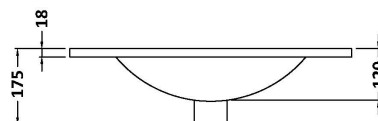

Packaging Dimensions

Height (mm):	560
Width (mm):	620
Depth (mm):	405
Gross Weight (kg):	23

Packaging Data

Box Colour:	Brown Cardboard Box
Box Qty:	1
Label Size:	100 x 50
Label Colour:	White Label
Label Qty:	2

Outer Box Dimensions (If Applicable)

Height (mm):	
Width (mm):	
Depth (mm):	
Gross Weight (kg):	
Barcode:	5056462696423

Product Details

Country of Origin:	United Kingdom
Fitting Instruction:	No
CE Certification:	N/A
FSC Certified Materials:	Yes
Colour:	Graphite Grey Woodgrain
Construction Method:	Cam & Wood Dowel
Construction Type:	Rigid
Cabinet Finish:	MFC Textured Woodgrain
Fascia Finish:	MFC Textured Woodgrain
Cabinet Thickness (mm):	18
Fascia Thickness (mm):	18
Drawer Included:	Yes
Drawer Type:	80mm High Metal S/C Inc Galler
No of Shelves:	0
Hinge Type:	Not Applicable
Hinge Included:	No
Adjustable Legs:	No
Fixings Included:	Yes
Handle Style:	Not Applicable
Waste Shroud:	Yes
Handle Included:	No, Not Required
Handle Type:	Handleless

Sales Code: NVM003

Description: Minimalist Basin 600mm

Product Dimensions

Height (mm):	170
Width (mm):	600
Depth (mm):	390
Nett Weight (kg):	10.76

Packaging Dimensions

Height (mm):	200
Width (mm):	400
Depth (mm):	620
Gross Weight (kg):	10.76

Packaging Data

Box Colour:	Brown Cardboard Box - Printed
Box Qty:	1
Label Size:	100 x 50
Label Colour:	White Label
Label Qty:	2

Outer Box Dimensions (If Applicable)

Height (mm):	
Width (mm):	
Depth (mm):	
Gross Weight (kg):	
Barcode:	5055146194668