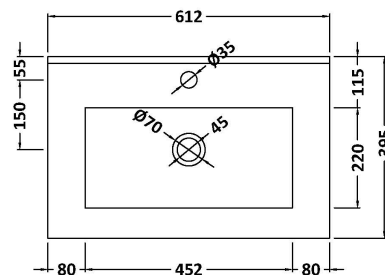

### Packaging Details

Barcode: 5056462647616

**Sales Code:** NPH2324

**Description:** 600 W/H 2-Drawer Unit (385 Deep)

**Product Dimensions**

Height (mm):	539
Width (mm):	600
Depth (mm):	385
Nett Weight (kg):	22.5

**Packaging Dimensions**

Height (mm):	560
Width (mm):	620
Depth (mm):	405
Gross Weight (kg):	23

**Packaging Data**

Box Colour:	Brown Cardboard Box
Box Qty:	1
Label Size:	100 x 50
Label Colour:	White Label
Label Qty:	2

### Product Dimensions

Height (mm):	170
Width (mm):	600
Depth (mm):	390
Nett Weight (kg):	10.76

### Packaging Dimensions

Height (mm):	200
Width (mm):	400
Depth (mm):	620
Gross Weight (kg):	10.76