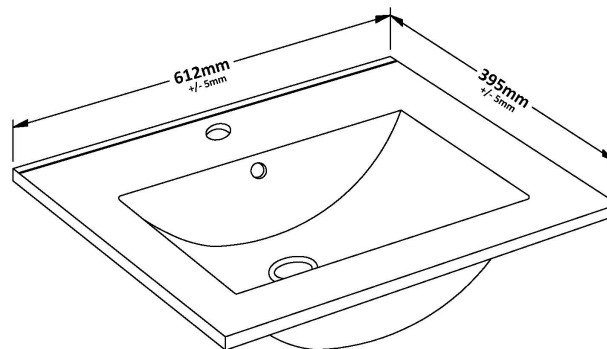

**Packaging Dimensions**

Height (mm):	560
Width (mm):	620
Depth (mm):	405
Gross Weight (kg):	23

**Packaging Data**

Box Colour:	Brown Cardboard Box
Box Qty:	1
Label Size:	100 x 50
Label Colour:	White Label
Label Qty:	2

**Outer Box Dimensions (If Applicable)**

Height (mm):	
Width (mm):	
Depth (mm):	
Gross Weight (kg):	
Barcode:	5056462696430

**Product Details**

Country of Origin:	United Kingdom
Fitting Instruction:	No
CE Certification:	N/A
FSC Certified Materials:	Yes
Colour:	Monument Grey
Construction Method:	Cam & Wood Dowel
Construction Type:	Rigid
Cabinet Finish:	MFC Smooth Matt
Fascia Finish:	MFC Smooth Matt
Cabinet Thickness (mm):	18
Fascia Thickness (mm):	18
Drawer Included:	Yes
Drawer Type:	80mm High Metal S/C Inc Galler
No of Shelves:	0
Hinge Type:	Not Applicable
Hinge Included:	No
Adjustable Legs:	No
Fixings Included:	Yes
Handle Style:	Not Applicable
Waste Shroud:	Yes
Handle Included:	No, Not Required
Handle Type:	Handleless

### Product Dimensions

Height (mm):	170
Width (mm):	600
Depth (mm):	390
Nett Weight (kg):	10.76

### Packaging Dimensions

Height (mm):	200
Width (mm):	400
Depth (mm):	620
Gross Weight (kg):	10.76