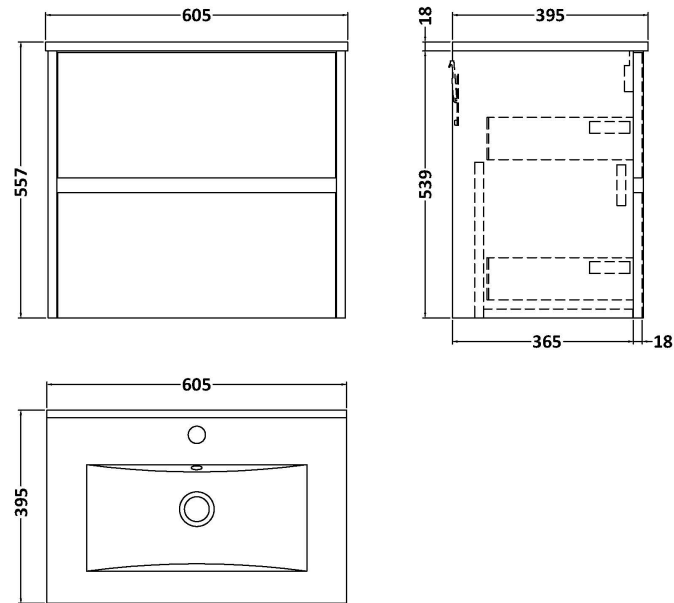

### Packaging Details

Barcode: 5056462647616

**Sales Code:** NPH2324

**Description:** 600 W/H 2-Drawer Unit (385 Deep)

**Product Dimensions**

Height (mm):	539
Width (mm):	600
Depth (mm):	385
Nett Weight (kg):	22.5

**Packaging Dimensions**

Height (mm):	560
Width (mm):	620
Depth (mm):	405
Gross Weight (kg):	23

**Packaging Data**

Box Colour:	Brown Cardboard Box
Box Qty:	1
Label Size:	100 x 50
Label Colour:	White Label
Label Qty:	2

### Product Dimensions

Height (mm):	170
Width (mm):	600
Depth (mm):	390
Nett Weight (kg):	10.76

### Packaging Dimensions

Height (mm):	200
Width (mm):	400
Depth (mm):	620
Gross Weight (kg):	10.76