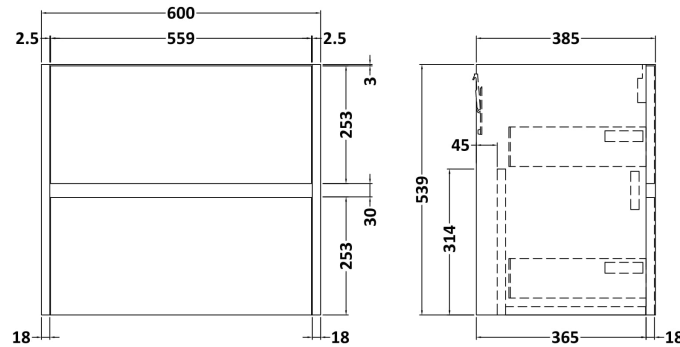

### Packaging Details

Barcode: 5056462647616

**Sales Code:** NPH2324

**Description:** 600 W/H 2-Drawer Unit (385 Deep)

**Product Dimensions**

Height (mm):	539
Width (mm):	600
Depth (mm):	385
Nett Weight (kg):	22.5

**Packaging Dimensions**

Height (mm):	560
Width (mm):	620
Depth (mm):	405
Gross Weight (kg):	23

**Packaging Data**

Box Colour:	Brown Cardboard Box
Box Qty:	1
Label Size:	100 x 50
Label Colour:	White Label
Label Qty:	2

### Product Dimensions

Height (mm):	170
Width (mm):	600
Depth (mm):	390
Nett Weight (kg):	10.76

### Packaging Dimensions

Height (mm):	200
Width (mm):	400
Depth (mm):	620
Gross Weight (kg):	10.76