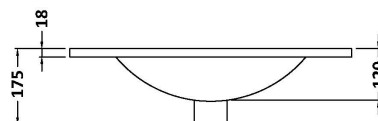

### Packaging Details

Barcode: 5056462647616

**Sales Code:** NPH2324

**Description:** 600 W/H 2-Drawer Unit (385 Deep)

**Product Dimensions**

Height (mm):	539
Width (mm):	600
Depth (mm):	385
Nett Weight (kg):	22.5

**Packaging Dimensions**

Height (mm):	560
Width (mm):	620
Depth (mm):	405
Gross Weight (kg):	23

**Packaging Data**

Box Colour:	Brown Cardboard Box
Box Qty:	1
Label Size:	100 x 50
Label Colour:	White Label
Label Qty:	2

**Outer Box Dimensions (If Applicable)**

Height (mm):	
Width (mm):	
Depth (mm):	
Gross Weight (kg):	
Barcode:	5056462696430

**Product Details**

Country of Origin:	United Kingdom
Fitting Instruction:	No
CE Certification:	N/A
FSC Certified Materials:	Yes
Colour:	Monument Grey
Construction Method:	Cam & Wood Dowel
Construction Type:	Rigid
Cabinet Finish:	MFC Smooth Matt
Fascia Finish:	MFC Smooth Matt
Cabinet Thickness (mm):	18
Fascia Thickness (mm):	18
Drawer Included:	Yes
Drawer Type:	80mm High Metal S/C Inc Galler
No of Shelves:	0
Hinge Type:	Not Applicable
Hinge Included:	No
Adjustable Legs:	No
Fixings Included:	Yes
Handle Style:	Not Applicable
Waste Shroud:	Yes
Handle Included:	No, Not Required
Handle Type:	Handleless

### Product Dimensions

Height (mm):	170
Width (mm):	600
Depth (mm):	390
Nett Weight (kg):	10.76