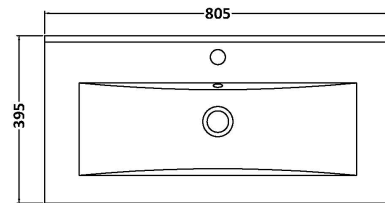

Sales Code: HAV2306B

Description: 800 W/H 2-Drawer Unit & Basin 2

Packaging Details

Barcode: 5056462649658

Sales Code: NPH2326

Description: 800 W/H 2-Drawer Unit (385 Deep)

Product Dimensions

Height (mm):	539
Width (mm):	800
Depth (mm):	385
Nett Weight (kg):	24.5

Packaging Dimensions

Height (mm):	560
Width (mm):	820
Depth (mm):	405
Gross Weight (kg):	25

Packaging Data

Box Colour:	Brown Cardboard Box
Box Qty:	1
Label Size:	100 x 50
Label Colour:	White Label
Label Qty:	2

Outer Box Dimensions (If Applicable)

Height (mm):	
Width (mm):	
Depth (mm):	
Gross Weight (kg):	
Barcode:	5056462696539

Product Details

Country of Origin:	United Kingdom
Fitting Instruction:	No
CE Certification:	N/A
FSC Certified Materials:	Yes
Colour:	Monument Grey
Construction Method:	Cam & Wood Dowel
Construction Type:	Rigid
Cabinet Finish:	MFC Smooth Matt
Fascia Finish:	MFC Smooth Matt
Cabinet Thickness (mm):	18
Fascia Thickness (mm):	18
Drawer Included:	Yes
Drawer Type:	80mm High Metal S/C Inc Galler
No of Shelves:	0
Hinge Type:	Not Applicable
Hinge Included:	No
Adjustable Legs:	No
Fixings Included:	Yes
Handle Style:	Not Applicable
Waste Shroud:	Yes
Handle Included:	No, Not Required
Handle Type:	Handleless

Sales Code: NVM005

Description: Minimalist Basin 800mm

Product Dimensions

Height (mm):	170
Width (mm):	800
Depth (mm):	390
Nett Weight (kg):	16.9

Packaging Dimensions

Height (mm):	400
Width (mm):	820
Depth (mm):	200
Gross Weight (kg):	16.9