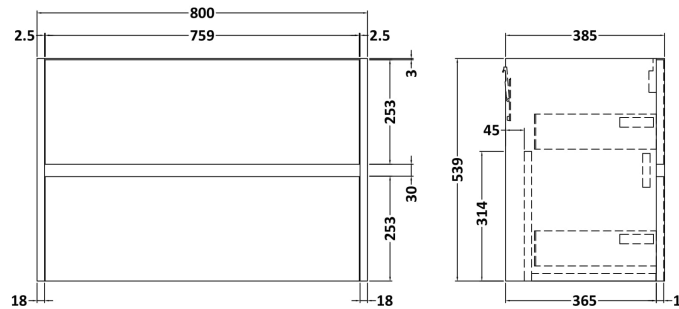

Sales Code: HAV2306B

Description: 800 W/H 2-Drawer Unit & Basin 2

Packaging Details

Barcode: 5056462649658

Sales Code: NPH2326

Description: 800 W/H 2-Drawer Unit (385 Deep)

Product Dimensions

Height (mm):	539
Width (mm):	800
Depth (mm):	385
Nett Weight (kg):	24.5

Packaging Dimensions

Height (mm):	560
Width (mm):	820
Depth (mm):	405
Gross Weight (kg):	25

Packaging Data

Box Colour:	Brown Cardboard Box
Box Qty:	1
Label Size:	100 x 50
Label Colour:	White Label
Label Qty:	2

Sales Code: NVM005

Description: Minimalist Basin 800mm

Product Dimensions

Height (mm):	170
Width (mm):	800
Depth (mm):	390
Nett Weight (kg):	16.9

Packaging Dimensions

Height (mm):	400
Width (mm):	820
Depth (mm):	200
Gross Weight (kg):	16.9

Packaging Data

Box Colour:	Brown Cardboard Box - Printed
Box Qty:	1
Label Size:	100 x 50
Label Colour:	White Label
Label Qty:	2

Outer Box Dimensions (If Applicable)

Height (mm):	
Width (mm):	
Depth (mm):	
Gross Weight (kg):	
Barcode:	5055146194675