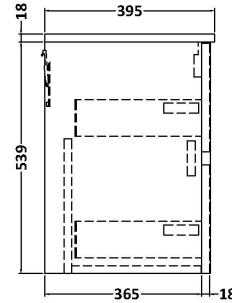

Sales Code: HAV2306B

Description: 800 W/H 2-Drawer Unit & Basin 2

Packaging Details

Barcode: 5056462649658

Sales Code: NPH2326

Description: 800 W/H 2-Drawer Unit (385 Deep)

Product Dimensions

Height (mm):	539
Width (mm):	800
Depth (mm):	385
Nett Weight (kg):	24.5

Packaging Dimensions

Height (mm):	560
Width (mm):	820
Depth (mm):	405
Gross Weight (kg):	25

Packaging Data

Box Colour:	Brown Cardboard Box
Box Qty:	1
Label Size:	100 x 50
Label Colour:	White Label
Label Qty:	2

Sales Code: NVM005

Description: Minimalist Basin 800mm

Product Dimensions

Height (mm):	170
Width (mm):	800
Depth (mm):	390
Nett Weight (kg):	16.9

Packaging Dimensions

Height (mm):	400
Width (mm):	820
Depth (mm):	200
Gross Weight (kg):	16.9

Packaging Data

Box Colour:	Brown Cardboard Box - Printed
Box Qty:	1
Label Size:	100 x 50
Label Colour:	White Label
Label Qty:	2

Outer Box Dimensions (If Applicable)

Height (mm):	
Width (mm):	
Depth (mm):	
Gross Weight (kg):	
Barcode:	5055146194675