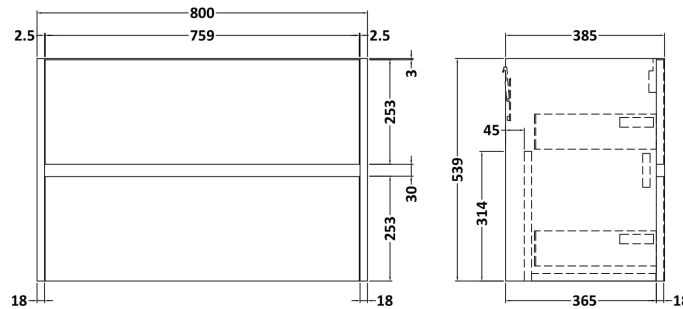

### Product Dimensions

Height (mm):	539
Width (mm):	800
Depth (mm):	385
Nett Weight (kg):	24.5

### Packaging Dimensions

Height (mm):	560
Width (mm):	820
Depth (mm):	405
Gross Weight (kg):	25

### Product Dimensions

Height (mm):	170
Width (mm):	800
Depth (mm):	390
Nett Weight (kg):	16.9

### Packaging Dimensions

Height (mm):	400
Width (mm):	820
Depth (mm):	200
Gross Weight (kg):	16.9