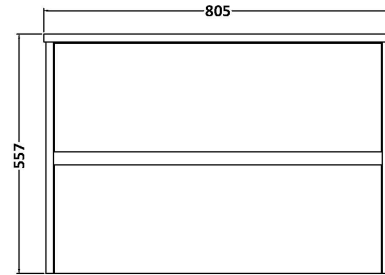

Sales Code: HAV806B

Description: 800 W/H 2-Drawer Unit & Basin 2

Packaging Details

Barcode: 5056462649689