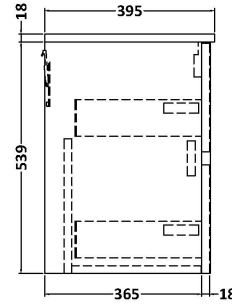

Sales Code: HAV806B

Description: 800 W/H 2-Drawer Unit & Basin 2

Packaging Details

Barcode: 5056462649689