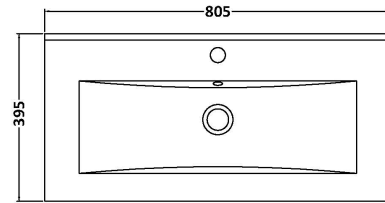

Sales Code: HAV806B

Description: 800 W/H 2-Drawer Unit & Basin 2

Packaging Details

Barcode: 5056462649689