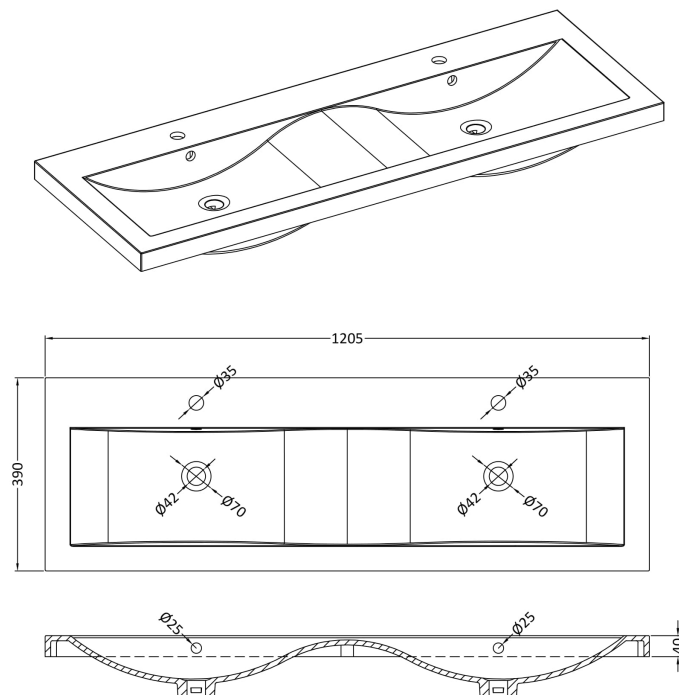

### Product Dimensions

Height (mm):	539
Width (mm):	600
Depth (mm):	385
Nett Weight (kg):	22.5

### Outer Box Dimensions (If Applicable)

Height (mm):	
Width (mm):	
Depth (mm):	
Gross Weight (kg):	
Barcode:	5056462696454

### Product Dimensions

Height (mm):	390
Width (mm):	1205
Depth (mm):	175
Nett Weight (kg):	27

### Packaging Dimensions

Height (mm):	205
Width (mm):	1270
Depth (mm):	510
Gross Weight (kg):	27