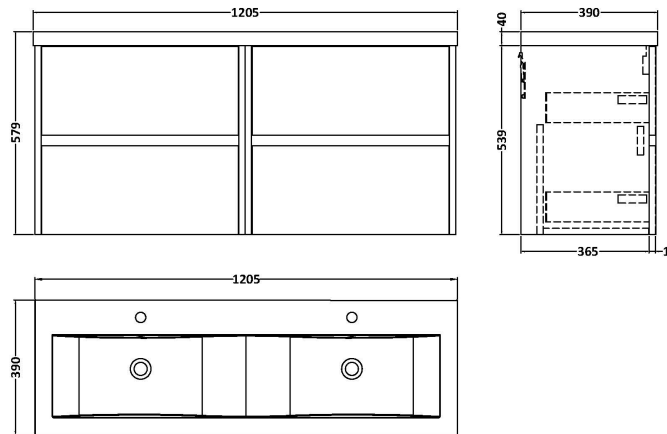

Sales Code: HAV2604F

Description: 1200 W/H 4-Drawer Unit & Double Basin

Packaging Details

Barcode: 5056462650968