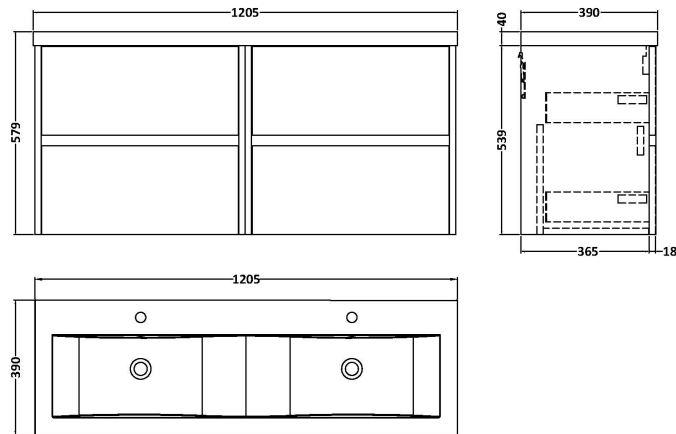

Sales Code: HAV804F

Description: 1200 W/H 4-Drawer Unit & Double Basin

Packaging Details

Barcode: 5056462650975