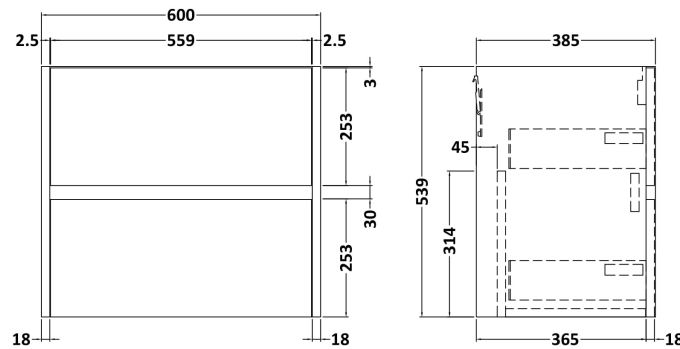

### Product Dimensions

Height (mm):	539
Width (mm):	600
Depth (mm):	385
Nett Weight (kg):	22.5

### Packaging Dimensions

Height (mm):	560
Width (mm):	620
Depth (mm):	405
Gross Weight (kg):	23

### Product Dimensions

Height (mm):	390
Width (mm):	1205
Depth (mm):	175
Nett Weight (kg):	27

### Packaging Dimensions

Height (mm):	205
Width (mm):	1270
Depth (mm):	510
Gross Weight (kg):	27