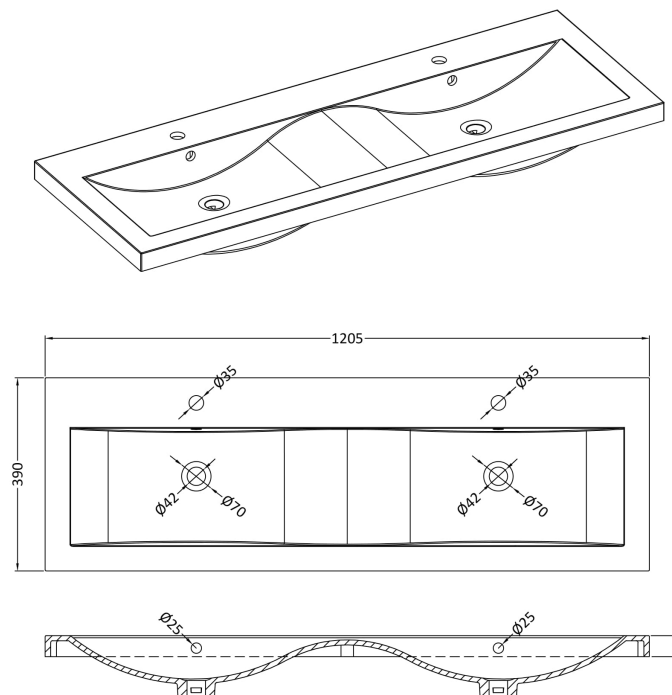

### Product Dimensions

Height (mm):	539
Width (mm):	600
Depth (mm):	385
Nett Weight (kg):	22.5

### Outer Box Dimensions (If Applicable)

Height (mm):	
Width (mm):	
Depth (mm):	
Gross Weight (kg):	
Barcode:	5056462670799

### Product Dimensions

Height (mm):	390
Width (mm):	1205
Depth (mm):	175
Nett Weight (kg):	27

### Packaging Dimensions

Height (mm):	205
Width (mm):	1270
Depth (mm):	510
Gross Weight (kg):	27