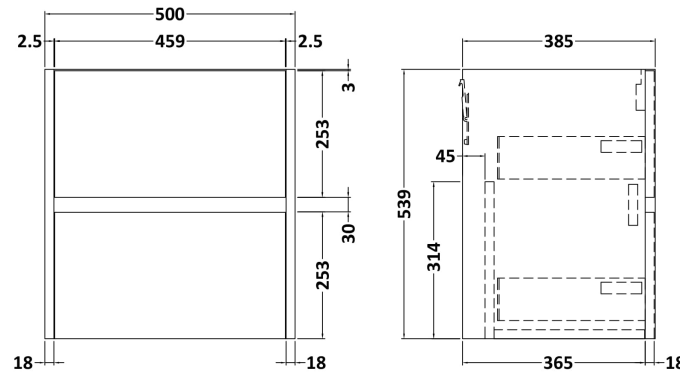

Sales Code: HAV802D

Description: 500 W/H 2-Drawer Unit & Basin 3

Packaging Details

Barcode: 5056462650555

Sales Code: NPH822

Description: 500 W/H 2-Drawer Unit (385 Deep)

Product Dimensions

Height (mm):	539
Width (mm):	500
Depth (mm):	385
Nett Weight (kg):	18.5

Packaging Dimensions

Height (mm):	560
Width (mm):	520
Depth (mm):	405
Gross Weight (kg):	19

Packaging Data

Box Colour:	Brown Cardboard Box
Box Qty:	1
Label Size:	100 x 50
Label Colour:	White Label
Label Qty:	2

Sales Code: NVM032

Description: 500 Thin Edged Basin 1Th

Product Dimensions

Height (mm):	170
Width (mm):	510
Depth (mm):	395
Nett Weight (kg):	9.5

Packaging Dimensions

Height (mm):	190
Width (mm):	530
Depth (mm):	415
Gross Weight (kg):	10

Packaging Data

Box Colour:	Brown Cardboard Box - Printed
Box Qty:	1
Label Size:	100 x 50
Label Colour:	White Label
Label Qty:	2

Outer Box Dimensions (If Applicable)

Height (mm):	
Width (mm):	
Depth (mm):	
Gross Weight (kg):	
Barcode:	5056211853411