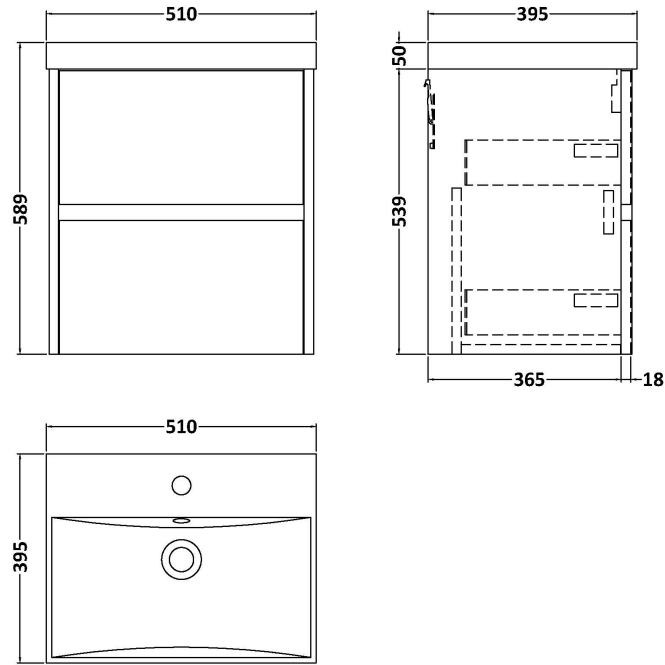

Sales Code: HAV802D

Description: 500 W/H 2-Drawer Unit & Basin 3

Packaging Details

Barcode: 5056462650555

Sales Code: NPH822

Description: 500 W/H 2-Drawer Unit (385 Deep)

Product Dimensions

Height (mm):	539
Width (mm):	500
Depth (mm):	385
Nett Weight (kg):	18.5

Packaging Dimensions

Height (mm):	560
Width (mm):	520
Depth (mm):	405
Gross Weight (kg):	19

Packaging Data

Box Colour:	Brown Cardboard Box
Box Qty:	1
Label Size:	100 x 50
Label Colour:	White Label
Label Qty:	2

Sales Code: NVM032

Description: 500 Thin Edged Basin 1Th

Product Dimensions

Height (mm):	170
Width (mm):	510
Depth (mm):	395
Nett Weight (kg):	9.5

Packaging Dimensions

Height (mm):	190
Width (mm):	530
Depth (mm):	415
Gross Weight (kg):	10

Packaging Data

Box Colour:	Brown Cardboard Box - Printed
Box Qty:	1
Label Size:	100 x 50
Label Colour:	White Label
Label Qty:	2

Outer Box Dimensions (If Applicable)

Height (mm):	
Width (mm):	
Depth (mm):	
Gross Weight (kg):	
Barcode:	5056211853411