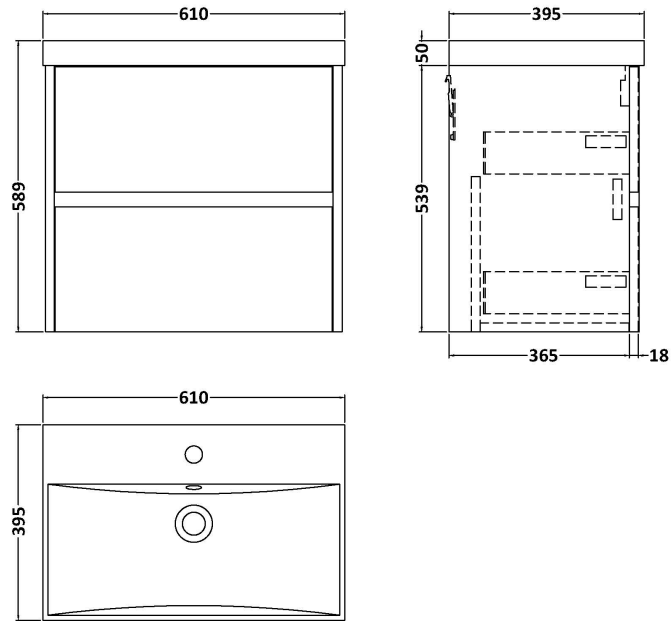

Sales Code: HAV2304D

Description: 600 W/H 2-Drawer Unit & Basin 3

Packaging Details

Barcode: 5056462650586

Sales Code: NPH2324

Description: 600 W/H 2-Drawer Unit (385 Deep)

Product Dimensions

Height (mm):	539
Width (mm):	600
Depth (mm):	385
Nett Weight (kg):	22.5

Packaging Dimensions

Height (mm):	560
Width (mm):	620
Depth (mm):	405
Gross Weight (kg):	23

Packaging Data

Box Colour:	Brown Cardboard Box
Box Qty:	1
Label Size:	100 x 50
Label Colour:	White Label
Label Qty:	2

Outer Box Dimensions (If Applicable)

Height (mm):	
Width (mm):	
Depth (mm):	
Gross Weight (kg):	
Barcode:	5056462696430

Product Details

Country of Origin:	United Kingdom
Fitting Instruction:	No
CE Certification:	N/A
FSC Certified Materials:	Yes
Colour:	Monument Grey
Construction Method:	Cam & Wood Dowel
Construction Type:	Rigid
Cabinet Finish:	MFC Smooth Matt
Fascia Finish:	MFC Smooth Matt
Cabinet Thickness (mm):	18
Fascia Thickness (mm):	18
Drawer Included:	Yes
Drawer Type:	80mm High Metal S/C Inc Galler
No of Shelves:	0
Hinge Type:	Not Applicable
Hinge Included:	No
Adjustable Legs:	No
Fixings Included:	Yes
Handle Style:	Not Applicable
Waste Shroud:	Yes
Handle Included:	No, Not Required
Handle Type:	Handleless

Sales Code: NVM033

Description: 600 Thin Edged Basin 1Th

Product Dimensions

Height (mm):	170
Width (mm):	610
Depth (mm):	395
Nett Weight (kg):	11

Packaging Dimensions

Height (mm):	190
Width (mm):	630
Depth (mm):	415
Gross Weight (kg):	11.5