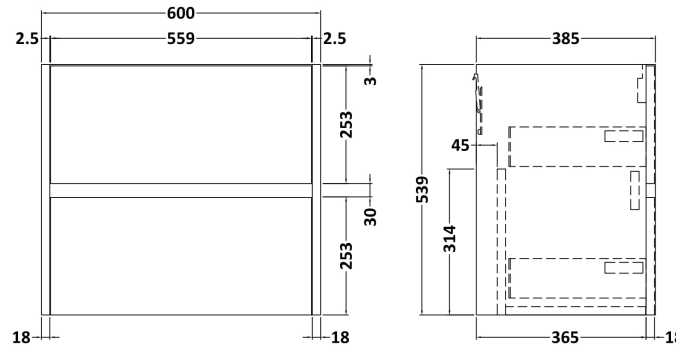

Sales Code: HAV2304D

Description: 600 W/H 2-Drawer Unit & Basin 3

Packaging Details

Barcode: 5056462650586

Sales Code: NPH2324

Description: 600 W/H 2-Drawer Unit (385 Deep)

Product Dimensions

Height (mm):	539
Width (mm):	600
Depth (mm):	385
Nett Weight (kg):	22.5

Packaging Dimensions

Height (mm):	560
Width (mm):	620
Depth (mm):	405
Gross Weight (kg):	23

Packaging Data

Box Colour:	Brown Cardboard Box
Box Qty:	1
Label Size:	100 x 50
Label Colour:	White Label
Label Qty:	2

Sales Code: NVM033

Description: 600 Thin Edged Basin 1Th

Product Dimensions

Height (mm):	170
Width (mm):	610
Depth (mm):	395
Nett Weight (kg):	11

Packaging Dimensions

Height (mm):	190
Width (mm):	630
Depth (mm):	415
Gross Weight (kg):	11.5

Packaging Data

Box Colour:	Brown Cardboard Box - Printed
Box Qty:	1
Label Size:	100 x 50
Label Colour:	White Label
Label Qty:	2

Outer Box Dimensions (If Applicable)

Height (mm):	
Width (mm):	
Depth (mm):	
Gross Weight (kg):	
Barcode:	5056211853428