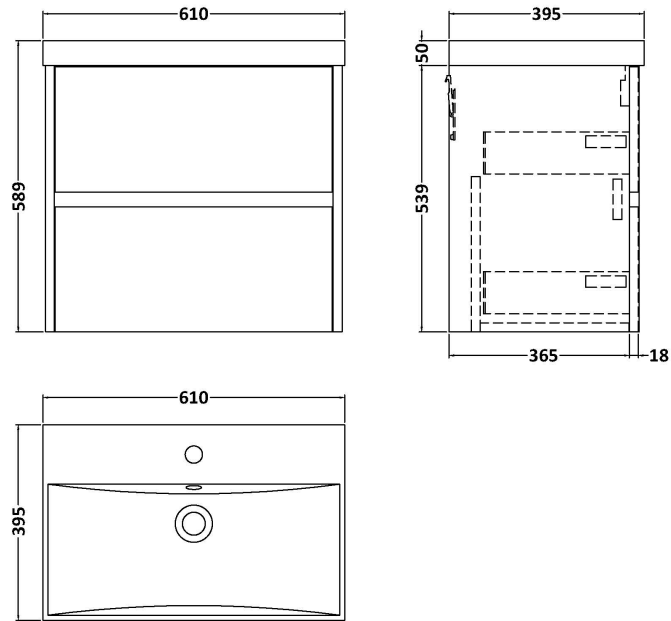

Sales Code: HAV804D

Description: 600 W/H 2-Drawer Unit & Basin 3

Packaging Details

Barcode: 5056462650616

Sales Code: NPH824

Description: 600 W/H 2-Drawer Unit (385 Deep)

Product Dimensions

Height (mm):	539
Width (mm):	600
Depth (mm):	385
Nett Weight (kg):	22.5

Packaging Dimensions

Height (mm):	560
Width (mm):	620
Depth (mm):	405
Gross Weight (kg):	23

Packaging Data

Box Colour:	Brown Cardboard Box
Box Qty:	1
Label Size:	100 x 50
Label Colour:	White Label
Label Qty:	2

Sales Code: NVM033

Description: 600 Thin Edged Basin 1Th

Product Dimensions

Height (mm):	170
Width (mm):	610
Depth (mm):	395
Nett Weight (kg):	11

Packaging Dimensions

Height (mm):	190
Width (mm):	630
Depth (mm):	415
Gross Weight (kg):	11.5

Packaging Data

Box Colour:	Brown Cardboard Box - Printed
Box Qty:	1
Label Size:	100 x 50
Label Colour:	White Label
Label Qty:	2

Outer Box Dimensions (If Applicable)

Height (mm):	
Width (mm):	
Depth (mm):	
Gross Weight (kg):	
Barcode:	5056211853428