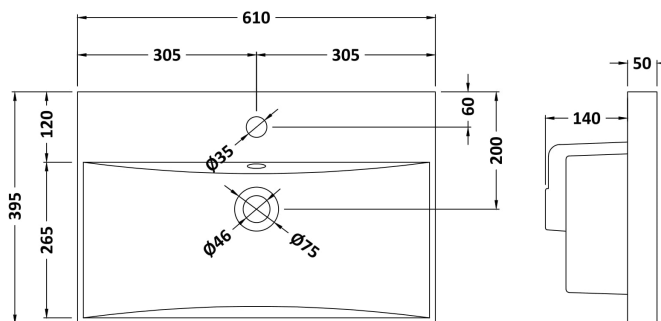

Packaging Dimensions

Height (mm):	560
Width (mm):	620
Depth (mm):	405
Gross Weight (kg):	23

Packaging Data

Box Colour:	Brown Cardboard Box
Box Qty:	1
Label Size:	100 x 50
Label Colour:	White Label
Label Qty:	2

Outer Box Dimensions (If Applicable)

Height (mm):	
Width (mm):	
Depth (mm):	
Gross Weight (kg):	
Barcode:	5056462670799

Product Details

Country of Origin:	United Kingdom
Fitting Instruction:	No
CE Certification:	N/A
FSC Certified Materials:	Yes
Colour:	Halifax Oak
Construction Method:	Cam & Wood Dowel
Construction Type:	Rigid
Cabinet Finish:	MFC Textured Woodgrain
Fascia Finish:	MFC Textured Woodgrain
Cabinet Thickness (mm):	18
Fascia Thickness (mm):	18
Drawer Included:	Yes
Drawer Type:	80mm High Metal S/C Inc Galler
No of Shelves:	0
Hinge Type:	Not Applicable
Hinge Included:	No
Adjustable Legs:	No
Fixings Included:	Yes
Handle Style:	Not Applicable
Waste Shroud:	Yes
Handle Included:	No, Not Required
Handle Type:	Handleless

Sales Code: NVM033

Description: 600 Thin Edged Basin 1Th

Product Dimensions

Height (mm):	170
Width (mm):	610
Depth (mm):	395
Nett Weight (kg):	11

Packaging Dimensions

Height (mm):	190
Width (mm):	630
Depth (mm):	415
Gross Weight (kg):	11.5

Packaging Data

Box Colour:	Brown Cardboard Box - Printed
Box Qty:	1
Label Size:	100 x 50
Label Colour:	White Label
Label Qty:	2

Outer Box Dimensions (If Applicable)

Height (mm):	
Width (mm):	
Depth (mm):	
Gross Weight (kg):	
Barcode:	5056211853428