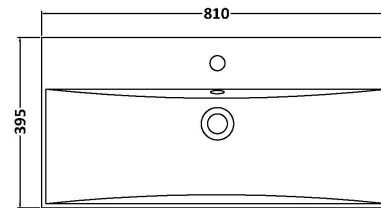

Sales Code: HAV2206D

Description: 800 W/H 2-Drawer Unit & Basin 3

Packaging Details

Barcode: 5056462650630

Sales Code: NPH2226

Description: 800 W/H 2-Drawer Unit (385 Deep)

Product Dimensions

Height (mm):	539
Width (mm):	800
Depth (mm):	385
Nett Weight (kg):	24.5

Packaging Dimensions

Height (mm):	560
Width (mm):	820
Depth (mm):	405
Gross Weight (kg):	25

Packaging Data

Box Colour:	Brown Cardboard Box
Box Qty:	1
Label Size:	100 x 50
Label Colour:	White Label
Label Qty:	2

Sales Code: NVM035

Description: 800 Thin Edged Basin 1Th

Product Dimensions

Height (mm):	170
Width (mm):	810
Depth (mm):	395
Nett Weight (kg):	14.5

Packaging Dimensions

Height (mm):	190
Width (mm):	830
Depth (mm):	415
Gross Weight (kg):	15

Packaging Data

Box Colour:	Brown Cardboard Box
Box Qty:	1
Label Size:	100 x 50
Label Colour:	White Label
Label Qty:	2

Outer Box Dimensions (If Applicable)

Height (mm):	
Width (mm):	
Depth (mm):	
Gross Weight (kg):	
Barcode:	5056211853435