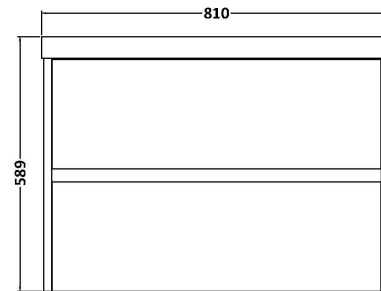

Sales Code: HAV2206D

Description: 800 W/H 2-Drawer Unit & Basin 3

Packaging Details

Barcode: 5056462650630

Sales Code: NPH2226

Description: 800 W/H 2-Drawer Unit (385 Deep)

Product Dimensions

Height (mm):	539
Width (mm):	800
Depth (mm):	385
Nett Weight (kg):	24.5

Packaging Dimensions

Height (mm):	560
Width (mm):	820
Depth (mm):	405
Gross Weight (kg):	25

Packaging Data

Box Colour:	Brown Cardboard Box
Box Qty:	1
Label Size:	100 x 50
Label Colour:	White Label
Label Qty:	2

Sales Code: NVM035

Description: 800 Thin Edged Basin 1Th

Product Dimensions

Height (mm):	170
Width (mm):	810
Depth (mm):	395
Nett Weight (kg):	14.5

Packaging Dimensions

Height (mm):	190
Width (mm):	830
Depth (mm):	415
Gross Weight (kg):	15

Packaging Data

Box Colour:	Brown Cardboard Box
Box Qty:	1
Label Size:	100 x 50
Label Colour:	White Label
Label Qty:	2

Outer Box Dimensions (If Applicable)

Height (mm):	
Width (mm):	
Depth (mm):	
Gross Weight (kg):	
Barcode:	5056211853435