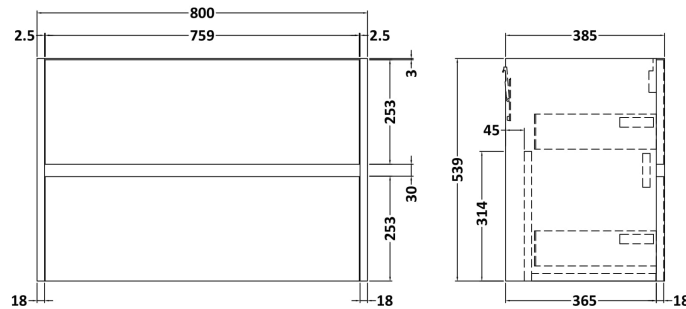

Sales Code: HAV2206D

Description: 800 W/H 2-Drawer Unit & Basin 3

Packaging Details

Barcode: 5056462650630

Sales Code: NPH2226

Description: 800 W/H 2-Drawer Unit (385 Deep)

Product Dimensions

Height (mm):	539
Width (mm):	800
Depth (mm):	385
Nett Weight (kg):	24.5

Packaging Dimensions

Height (mm):	560
Width (mm):	820
Depth (mm):	405
Gross Weight (kg):	25

Packaging Data

Box Colour:	Brown Cardboard Box
Box Qty:	1
Label Size:	100 x 50
Label Colour:	White Label
Label Qty:	2

Sales Code: NVM035

Description: 800 Thin Edged Basin 1Th

Product Dimensions

Height (mm):	170
Width (mm):	810
Depth (mm):	395
Nett Weight (kg):	14.5

Packaging Dimensions

Height (mm):	190
Width (mm):	830
Depth (mm):	415
Gross Weight (kg):	15

Packaging Data

Box Colour:	Brown Cardboard Box
Box Qty:	1
Label Size:	100 x 50
Label Colour:	White Label
Label Qty:	2

Outer Box Dimensions (If Applicable)

Height (mm):	
Width (mm):	
Depth (mm):	
Gross Weight (kg):	
Barcode:	5056211853435