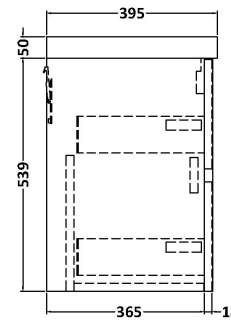

Sales Code: HAV2206D

Description: 800 W/H 2-Drawer Unit & Basin 3

Packaging Details

Barcode: 5056462650630

Sales Code: NPH2226

Description: 800 W/H 2-Drawer Unit (385 Deep)

Product Dimensions

Height (mm):	539
Width (mm):	800
Depth (mm):	385
Nett Weight (kg):	24.5

Packaging Dimensions

Height (mm):	560
Width (mm):	820
Depth (mm):	405
Gross Weight (kg):	25

Packaging Data

Box Colour:	Brown Cardboard Box
Box Qty:	1
Label Size:	100 x 50
Label Colour:	White Label
Label Qty:	2

Sales Code: NVM035

Description: 800 Thin Edged Basin 1Th

Product Dimensions

Height (mm):	170
Width (mm):	810
Depth (mm):	395
Nett Weight (kg):	14.5

Packaging Dimensions

Height (mm):	190
Width (mm):	830
Depth (mm):	415
Gross Weight (kg):	15

Packaging Data

Box Colour:	Brown Cardboard Box
Box Qty:	1
Label Size:	100 x 50
Label Colour:	White Label
Label Qty:	2

Outer Box Dimensions (If Applicable)

Height (mm):	
Width (mm):	
Depth (mm):	
Gross Weight (kg):	
Barcode:	5056211853435