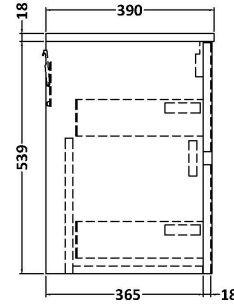

Sales Code: HAV2606W

Description: 800 W/H 2-Drawer Unit & Worktop

Packaging Details

Barcode: 5056462651088

Sales Code: NPH2626

Description: 800 W/H 2-Drawer Unit (385 Deep)

Product Dimensions

Height (mm):	539
Width (mm):	800
Depth (mm):	385
Nett Weight (kg):	24.5

Packaging Dimensions

Height (mm):	560
Width (mm):	820
Depth (mm):	405
Gross Weight (kg):	25

Packaging Data

Box Colour:	Brown Cardboard Box
Box Qty:	1
Label Size:	100 x 50
Label Colour:	White Label
Label Qty:	2

Outer Box Dimensions (If Applicable)

Height (mm):	
Width (mm):	
Depth (mm):	
Gross Weight (kg):	
Barcode:	5056462696553

Product Details

Country of Origin:	United Kingdom
Fitting Instruction:	No
CE Certification:	N/A
FSC Certified Materials:	Yes
Colour:	Metallic Slate
Construction Method:	Cam & Wood Dowel
Construction Type:	Rigid
Cabinet Finish:	MFC Textured Matt
Fascia Finish:	MFC Textured Matt
Cabinet Thickness (mm):	18
Fascia Thickness (mm):	18
Drawer Included:	Yes
Drawer Type:	80mm High Metal S/C Inc Galler
No of Shelves:	0
Hinge Type:	Not Applicable
Hinge Included:	No
Adjustable Legs:	No
Fixings Included:	Yes
Handle Style:	Not Applicable
Waste Shroud:	Yes
Handle Included:	No, Not Required
Handle Type:	Handleless

Sales Code: MWD2680

Description: 800 Worktop (805X390x18mm)

Product Dimensions

Height (mm):	18
Width (mm):	805
Depth (mm):	390
Nett Weight (kg):	3.5

Packaging Dimensions

Height (mm):	25
Width (mm):	825
Depth (mm):	410
Gross Weight (kg):	3.5