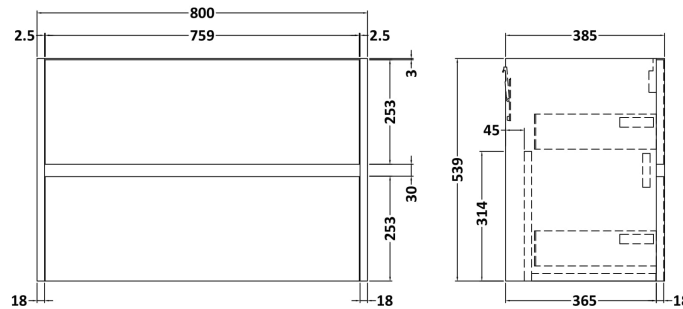

Sales Code: HAV2606W

Description: 800 W/H 2-Drawer Unit & Worktop

Packaging Details

Barcode: 5056462651088

Sales Code: NPH2626

Description: 800 W/H 2-Drawer Unit (385 Deep)

Product Dimensions

Height (mm):	539
Width (mm):	800
Depth (mm):	385
Nett Weight (kg):	24.5

Packaging Dimensions

Height (mm):	560
Width (mm):	820
Depth (mm):	405
Gross Weight (kg):	25

Packaging Data

Box Colour:	Brown Cardboard Box
Box Qty:	1
Label Size:	100 x 50
Label Colour:	White Label
Label Qty:	2

Sales Code: MWD2680

Description: 800 Worktop (805X390x18mm)

Product Dimensions

Height (mm):	18
Width (mm):	805
Depth (mm):	390
Nett Weight (kg):	3.5

Packaging Dimensions

Height (mm):	25
Width (mm):	825
Depth (mm):	410
Gross Weight (kg):	3.5

Packaging Data

Box Colour:	Brown Cardboard Box - Printed
Box Qty:	1
Label Size:	100 x 50
Label Colour:	Not Applicable
Label Qty:	1

Outer Box Dimensions (If Applicable)

Height (mm):	
Width (mm):	
Depth (mm):	
Gross Weight (kg):	
Barcode:	5056462696676