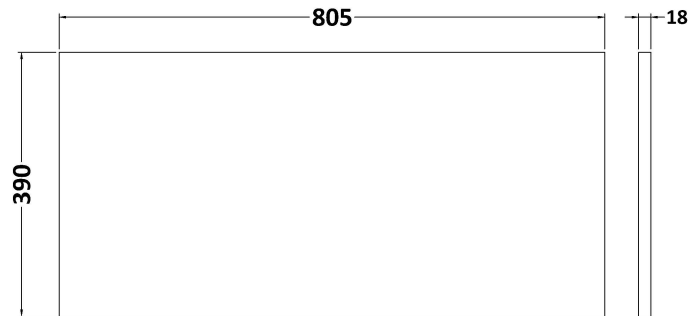

Sales Code: HAV2606W

Description: 800 W/H 2-Drawer Unit & Worktop

Packaging Details

Barcode: 5056462651088

Sales Code: NPH2626

Description: 800 W/H 2-Drawer Unit (385 Deep)

Product Dimensions

Height (mm):	539
Width (mm):	800
Depth (mm):	385
Nett Weight (kg):	24.5

Packaging Dimensions

Height (mm):	560
Width (mm):	820
Depth (mm):	405
Gross Weight (kg):	25

Packaging Data

Box Colour:	Brown Cardboard Box
Box Qty:	1
Label Size:	100 x 50
Label Colour:	White Label
Label Qty:	2

Sales Code: MWD2680

Description: 800 Worktop (805X390x18mm)

Product Dimensions

Height (mm):	18
Width (mm):	805
Depth (mm):	390
Nett Weight (kg):	3.5

Packaging Dimensions

Height (mm):	25
Width (mm):	825
Depth (mm):	410
Gross Weight (kg):	3.5

Packaging Data

Box Colour:	Brown Cardboard Box - Printed
Box Qty:	1
Label Size:	100 x 50
Label Colour:	Not Applicable
Label Qty:	1

Outer Box Dimensions (If Applicable)

Height (mm):	
Width (mm):	
Depth (mm):	
Gross Weight (kg):	
Barcode:	5056462696676