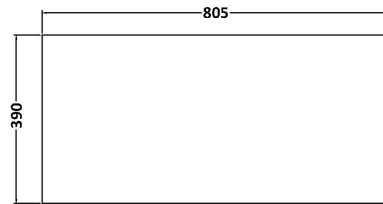

Sales Code: HAV2606W

Description: 800 W/H 2-Drawer Unit & Worktop

Packaging Details

Barcode: 5056462651088

Sales Code: NPH2626

Description: 800 W/H 2-Drawer Unit (385 Deep)

Product Dimensions

Height (mm):	539
Width (mm):	800
Depth (mm):	385
Nett Weight (kg):	24.5

Packaging Dimensions

Height (mm):	560
Width (mm):	820
Depth (mm):	405
Gross Weight (kg):	25

Packaging Data

Box Colour:	Brown Cardboard Box
Box Qty:	1
Label Size:	100 x 50
Label Colour:	White Label
Label Qty:	2

Sales Code: MWD2680

Description: 800 Worktop (805X390x18mm)

Product Dimensions

Height (mm):	18
Width (mm):	805
Depth (mm):	390
Nett Weight (kg):	3.5

Packaging Dimensions

Height (mm):	25
Width (mm):	825
Depth (mm):	410
Gross Weight (kg):	3.5

Packaging Data

Box Colour:	Brown Cardboard Box - Printed
Box Qty:	1
Label Size:	100 x 50
Label Colour:	Not Applicable
Label Qty:	1

Outer Box Dimensions (If Applicable)

Height (mm):	
Width (mm):	
Depth (mm):	
Gross Weight (kg):	
Barcode:	5056462696676