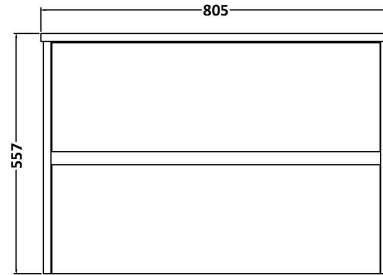

Sales Code: HAV2606W

Description: 800 W/H 2-Drawer Unit & Worktop

Packaging Details

Barcode: 5056462651088

Sales Code: NPH2626

Description: 800 W/H 2-Drawer Unit (385 Deep)

Product Dimensions

Height (mm):	539
Width (mm):	800
Depth (mm):	385
Nett Weight (kg):	24.5

Packaging Dimensions

Height (mm):	560
Width (mm):	820
Depth (mm):	405
Gross Weight (kg):	25

Packaging Data

Box Colour:	Brown Cardboard Box
Box Qty:	1
Label Size:	100 x 50
Label Colour:	White Label
Label Qty:	2

Outer Box Dimensions (If Applicable)

Height (mm):	
Width (mm):	
Depth (mm):	
Gross Weight (kg):	
Barcode:	5056462696553

Product Details

Country of Origin:	United Kingdom
Fitting Instruction:	No
CE Certification:	N/A
FSC Certified Materials:	Yes
Colour:	Metallic Slate
Construction Method:	Cam & Wood Dowel
Construction Type:	Rigid
Cabinet Finish:	MFC Textured Matt
Fascia Finish:	MFC Textured Matt
Cabinet Thickness (mm):	18
Fascia Thickness (mm):	18
Drawer Included:	Yes
Drawer Type:	80mm High Metal S/C Inc Galler
No of Shelves:	0
Hinge Type:	Not Applicable
Hinge Included:	No
Adjustable Legs:	No
Fixings Included:	Yes
Handle Style:	Not Applicable
Waste Shroud:	Yes
Handle Included:	No, Not Required
Handle Type:	Handleless

Sales Code: MWD2680

Description: 800 Worktop (805X390x18mm)

Product Dimensions

Height (mm):	18
Width (mm):	805
Depth (mm):	390
Nett Weight (kg):	3.5

Packaging Dimensions

Height (mm):	25
Width (mm):	825
Depth (mm):	410
Gross Weight (kg):	3.5