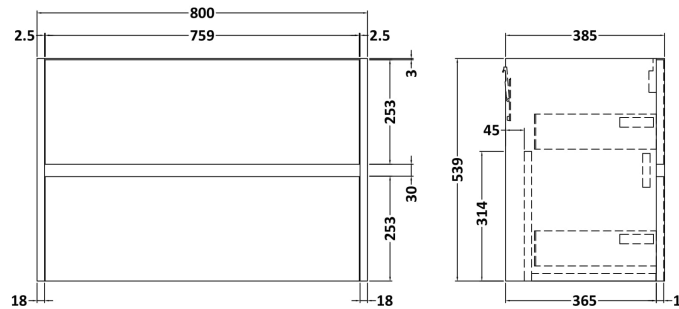

### Product Dimensions

Height (mm):	539
Width (mm):	800
Depth (mm):	385
Nett Weight (kg):	24.5

### Packaging Dimensions

Height (mm):	560
Width (mm):	820
Depth (mm):	405
Gross Weight (kg):	25

### Product Dimensions

Height (mm):	170
Width (mm):	810
Depth (mm):	395
Nett Weight (kg):	14.5

### Packaging Dimensions

Height (mm):	190
Width (mm):	830
Depth (mm):	415
Gross Weight (kg):	15