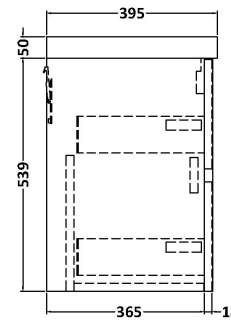

Sales Code: HAV2306D

Description: 800 W/H 2-Drawer Unit & Basin 3

Packaging Details

Barcode: 5056462650647