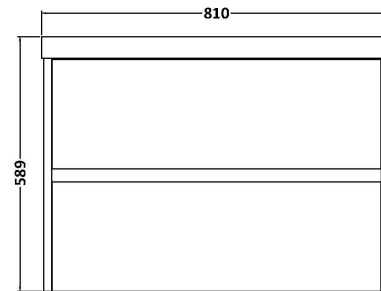

Sales Code: HAV2306D

Description: 800 W/H 2-Drawer Unit & Basin 3

Packaging Details

Barcode: 5056462650647