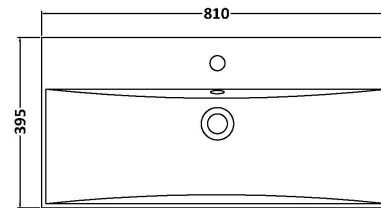

Sales Code: HAV2306D

Description: 800 W/H 2-Drawer Unit & Basin 3

Packaging Details

Barcode: 5056462650647