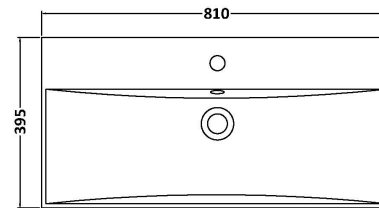

Sales Code: HAV2606D

Description: 800 W/H 2-Drawer Unit & Basin 3

Packaging Details

Barcode: 5056462650661

Sales Code: NPH2626

Description: 800 W/H 2-Drawer Unit (385 Deep)

Product Dimensions

Height (mm):	539
Width (mm):	800
Depth (mm):	385
Nett Weight (kg):	24.5

Packaging Dimensions

Height (mm):	560
Width (mm):	820
Depth (mm):	405
Gross Weight (kg):	25

Packaging Data

Box Colour:	Brown Cardboard Box
Box Qty:	1
Label Size:	100 x 50
Label Colour:	White Label
Label Qty:	2

Sales Code: NVM035

Description: 800 Thin Edged Basin 1Th

Product Dimensions

Height (mm):	170
Width (mm):	810
Depth (mm):	395
Nett Weight (kg):	14.5

Packaging Dimensions

Height (mm):	190
Width (mm):	830
Depth (mm):	415
Gross Weight (kg):	15

Packaging Data

Box Colour:	Brown Cardboard Box
Box Qty:	1
Label Size:	100 x 50
Label Colour:	White Label
Label Qty:	2

Outer Box Dimensions (If Applicable)

Height (mm):	
Width (mm):	
Depth (mm):	
Gross Weight (kg):	
Barcode:	5056211853435