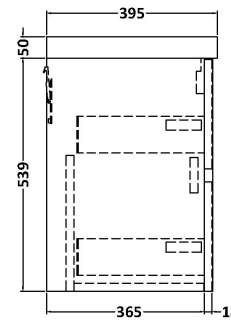

Sales Code: HAV2606D

Description: 800 W/H 2-Drawer Unit & Basin 3

Packaging Details

Barcode: 5056462650661

Sales Code: NPH2626

Description: 800 W/H 2-Drawer Unit (385 Deep)

Product Dimensions

Height (mm):	539
Width (mm):	800
Depth (mm):	385
Nett Weight (kg):	24.5

Packaging Dimensions

Height (mm):	560
Width (mm):	820
Depth (mm):	405
Gross Weight (kg):	25

Packaging Data

Box Colour:	Brown Cardboard Box
Box Qty:	1
Label Size:	100 x 50
Label Colour:	White Label
Label Qty:	2

Sales Code: NVM035

Description: 800 Thin Edged Basin 1Th

Product Dimensions

Height (mm):	170
Width (mm):	810
Depth (mm):	395
Nett Weight (kg):	14.5

Packaging Dimensions

Height (mm):	190
Width (mm):	830
Depth (mm):	415
Gross Weight (kg):	15

Packaging Data

Box Colour:	Brown Cardboard Box
Box Qty:	1
Label Size:	100 x 50
Label Colour:	White Label
Label Qty:	2

Outer Box Dimensions (If Applicable)

Height (mm):	
Width (mm):	
Depth (mm):	
Gross Weight (kg):	
Barcode:	5056211853435