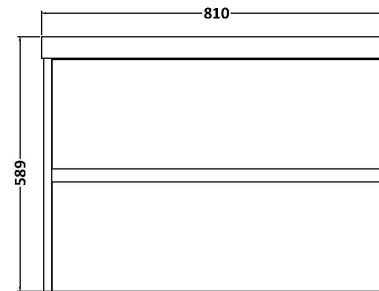

Sales Code: HAV2606D

Description: 800 W/H 2-Drawer Unit & Basin 3

Packaging Details

Barcode: 5056462650661

Sales Code: NPH2626

Description: 800 W/H 2-Drawer Unit (385 Deep)

Product Dimensions

Height (mm):	539
Width (mm):	800
Depth (mm):	385
Nett Weight (kg):	24.5

Packaging Dimensions

Height (mm):	560
Width (mm):	820
Depth (mm):	405
Gross Weight (kg):	25

Packaging Data

Box Colour:	Brown Cardboard Box
Box Qty:	1
Label Size:	100 x 50
Label Colour:	White Label
Label Qty:	2

Sales Code: NVM035

Description: 800 Thin Edged Basin 1Th

Product Dimensions

Height (mm):	170
Width (mm):	810
Depth (mm):	395
Nett Weight (kg):	14.5

Packaging Dimensions

Height (mm):	190
Width (mm):	830
Depth (mm):	415
Gross Weight (kg):	15

Packaging Data

Box Colour:	Brown Cardboard Box
Box Qty:	1
Label Size:	100 x 50
Label Colour:	White Label
Label Qty:	2

Outer Box Dimensions (If Applicable)

Height (mm):	
Width (mm):	
Depth (mm):	
Gross Weight (kg):	
Barcode:	5056211853435