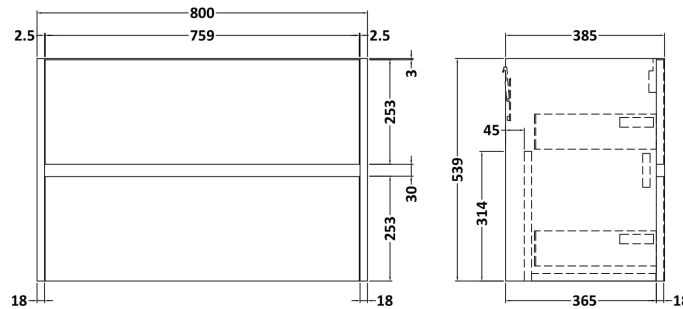

Sales Code: HAV2606D

Description: 800 W/H 2-Drawer Unit & Basin 3

Packaging Details

Barcode: 5056462650661

Sales Code: NPH2626

Description: 800 W/H 2-Drawer Unit (385 Deep)

Product Dimensions

Height (mm):	539
Width (mm):	800
Depth (mm):	385
Nett Weight (kg):	24.5

Packaging Dimensions

Height (mm):	560
Width (mm):	820
Depth (mm):	405
Gross Weight (kg):	25

Packaging Data

Box Colour:	Brown Cardboard Box
Box Qty:	1
Label Size:	100 x 50
Label Colour:	White Label
Label Qty:	2

Sales Code: NVM035

Description: 800 Thin Edged Basin 1Th

Product Dimensions

Height (mm):	170
Width (mm):	810
Depth (mm):	395
Nett Weight (kg):	14.5

Packaging Dimensions

Height (mm):	190
Width (mm):	830
Depth (mm):	415
Gross Weight (kg):	15

Packaging Data

Box Colour:	Brown Cardboard Box
Box Qty:	1
Label Size:	100 x 50
Label Colour:	White Label
Label Qty:	2

Outer Box Dimensions (If Applicable)

Height (mm):	
Width (mm):	
Depth (mm):	
Gross Weight (kg):	
Barcode:	5056211853435