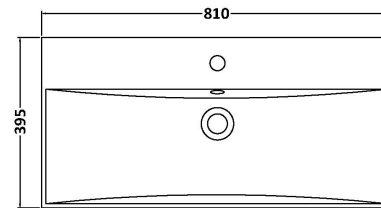

Sales Code: HAV806D

Description: 800 W/H 2-Drawer Unit & Basin 3

Packaging Details

Barcode: 5056462650678

Sales Code: NPH826

Description: 800 W/H 2-Drawer Unit (385 Deep)

Product Dimensions

Height (mm):	539
Width (mm):	800
Depth (mm):	385
Nett Weight (kg):	24.5

Packaging Dimensions

Height (mm):	560
Width (mm):	820
Depth (mm):	405
Gross Weight (kg):	25

Packaging Data

Box Colour:	Brown Cardboard Box
Box Qty:	1
Label Size:	100 x 50
Label Colour:	White Label
Label Qty:	2

Sales Code: NVM035

Description: 800 Thin Edged Basin 1Th

Product Dimensions

Height (mm):	170
Width (mm):	810
Depth (mm):	395
Nett Weight (kg):	14.5

Packaging Dimensions

Height (mm):	190
Width (mm):	830
Depth (mm):	415
Gross Weight (kg):	15

Packaging Data

Box Colour:	Brown Cardboard Box
Box Qty:	1
Label Size:	100 x 50
Label Colour:	White Label
Label Qty:	2

Outer Box Dimensions (If Applicable)

Height (mm):	
Width (mm):	
Depth (mm):	
Gross Weight (kg):	
Barcode:	5056211853435