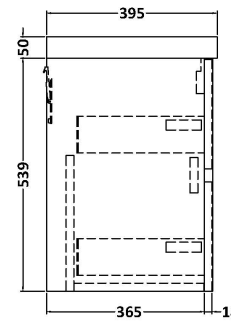

Sales Code: HAV806D

Description: 800 W/H 2-Drawer Unit & Basin 3

Packaging Details

Barcode: 5056462650678

Sales Code: NPH826

Description: 800 W/H 2-Drawer Unit (385 Deep)

Product Dimensions

Height (mm):	539
Width (mm):	800
Depth (mm):	385
Nett Weight (kg):	24.5

Packaging Dimensions

Height (mm):	560
Width (mm):	820
Depth (mm):	405
Gross Weight (kg):	25

Packaging Data

Box Colour:	Brown Cardboard Box
Box Qty:	1
Label Size:	100 x 50
Label Colour:	White Label
Label Qty:	2

Sales Code: NVM035

Description: 800 Thin Edged Basin 1Th

Product Dimensions

Height (mm):	170
Width (mm):	810
Depth (mm):	395
Nett Weight (kg):	14.5

Packaging Dimensions

Height (mm):	190
Width (mm):	830
Depth (mm):	415
Gross Weight (kg):	15

Packaging Data

Box Colour:	Brown Cardboard Box
Box Qty:	1
Label Size:	100 x 50
Label Colour:	White Label
Label Qty:	2

Outer Box Dimensions (If Applicable)

Height (mm):	
Width (mm):	
Depth (mm):	
Gross Weight (kg):	
Barcode:	5056211853435