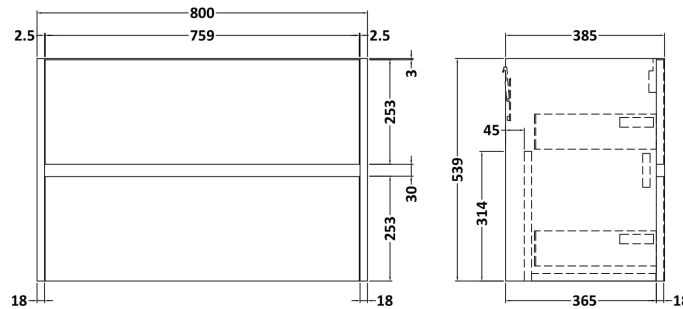

Sales Code: HAV806D

Description: 800 W/H 2-Drawer Unit & Basin 3

Packaging Details

Barcode: 5056462650678

Sales Code: NPH826

Description: 800 W/H 2-Drawer Unit (385 Deep)

Product Dimensions

Height (mm):	539
Width (mm):	800
Depth (mm):	385
Nett Weight (kg):	24.5

Packaging Dimensions

Height (mm):	560
Width (mm):	820
Depth (mm):	405
Gross Weight (kg):	25

Packaging Data

Box Colour:	Brown Cardboard Box
Box Qty:	1
Label Size:	100 x 50
Label Colour:	White Label
Label Qty:	2

Sales Code: NVM035

Description: 800 Thin Edged Basin 1Th

Product Dimensions

Height (mm):	170
Width (mm):	810
Depth (mm):	395
Nett Weight (kg):	14.5

Packaging Dimensions

Height (mm):	190
Width (mm):	830
Depth (mm):	415
Gross Weight (kg):	15

Packaging Data

Box Colour:	Brown Cardboard Box
Box Qty:	1
Label Size:	100 x 50
Label Colour:	White Label
Label Qty:	2

Outer Box Dimensions (If Applicable)

Height (mm):	
Width (mm):	
Depth (mm):	
Gross Weight (kg):	
Barcode:	5056211853435