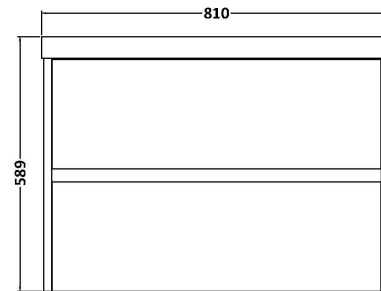

Sales Code: HAV806D

Description: 800 W/H 2-Drawer Unit & Basin 3

Packaging Details

Barcode: 5056462650678

Sales Code: NPH826

Description: 800 W/H 2-Drawer Unit (385 Deep)

Product Dimensions

Height (mm):	539
Width (mm):	800
Depth (mm):	385
Nett Weight (kg):	24.5

Packaging Dimensions

Height (mm):	560
Width (mm):	820
Depth (mm):	405
Gross Weight (kg):	25

Packaging Data

Box Colour:	Brown Cardboard Box
Box Qty:	1
Label Size:	100 x 50
Label Colour:	White Label
Label Qty:	2

Sales Code: NVM035

Description: 800 Thin Edged Basin 1Th

Product Dimensions

Height (mm):	170
Width (mm):	810
Depth (mm):	395
Nett Weight (kg):	14.5

Packaging Dimensions

Height (mm):	190
Width (mm):	830
Depth (mm):	415
Gross Weight (kg):	15

Packaging Data

Box Colour:	Brown Cardboard Box
Box Qty:	1
Label Size:	100 x 50
Label Colour:	White Label
Label Qty:	2

Outer Box Dimensions (If Applicable)

Height (mm):	
Width (mm):	
Depth (mm):	
Gross Weight (kg):	
Barcode:	5056211853435