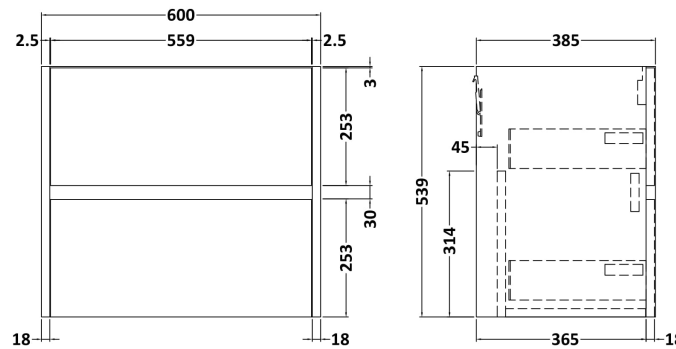

Sales Code: HAV2204W2

Description: 1200 W/H 4-Drawer Unit & Worktop

Packaging Details

Barcode: 5056462651118

Sales Code: NPH2224

Description: 600 W/H 2-Drawer Unit (385 Deep)

Product Dimensions

Height (mm):	539
Width (mm):	600
Depth (mm):	385
Nett Weight (kg):	22.5

Packaging Dimensions

Height (mm):	560
Width (mm):	620
Depth (mm):	405
Gross Weight (kg):	23

Packaging Data

Box Colour:	Brown Cardboard Box
Box Qty:	1
Label Size:	100 x 50
Label Colour:	White Label
Label Qty:	2

Sales Code: MWD2220

Description: 1200 Worktop (1205X390x18mm)

Product Dimensions

Height (mm):	18
Width (mm):	1205
Depth (mm):	390
Nett Weight (kg):	5

Packaging Dimensions

Height (mm):	25
Width (mm):	1225
Depth (mm):	410
Gross Weight (kg):	5

Packaging Data

Box Colour:	Brown Cardboard Box - Printed
Box Qty:	1
Label Size:	100 x 50
Label Colour:	Not Applicable
Label Qty:	0

Outer Box Dimensions (If Applicable)

Height (mm):	
Width (mm):	
Depth (mm):	
Gross Weight (kg):	
Barcode:	5056462657561