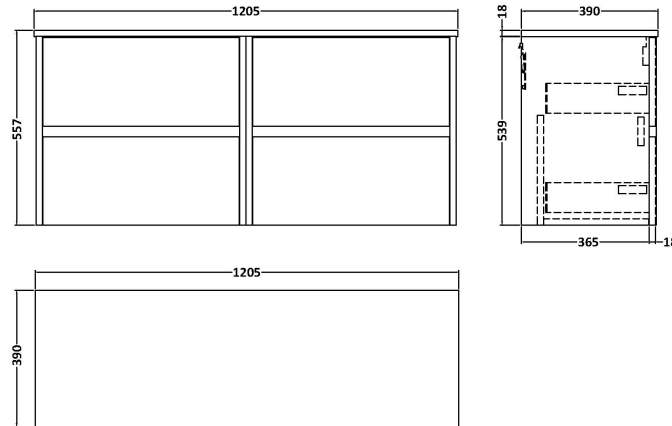

Sales Code: HAV2204W2

Description: 1200 W/H 4-Drawer Unit & Worktop

Packaging Details

Barcode: 5056462651118

Sales Code: NPH2224

Description: 600 W/H 2-Drawer Unit (385 Deep)

Product Dimensions

Height (mm):	539
Width (mm):	600
Depth (mm):	385
Nett Weight (kg):	22.5

Packaging Dimensions

Height (mm):	560
Width (mm):	620
Depth (mm):	405
Gross Weight (kg):	23

Packaging Data

Box Colour:	Brown Cardboard Box
Box Qty:	1
Label Size:	100 x 50
Label Colour:	White Label
Label Qty:	2

Sales Code: MWD2220

Description: 1200 Worktop (1205X390x18mm)

Product Dimensions

Height (mm):	18
Width (mm):	1205
Depth (mm):	390
Nett Weight (kg):	5

Packaging Dimensions

Height (mm):	25
Width (mm):	1225
Depth (mm):	410
Gross Weight (kg):	5

Packaging Data

Box Colour:	Brown Cardboard Box - Printed
Box Qty:	1
Label Size:	100 x 50
Label Colour:	Not Applicable
Label Qty:	0

Outer Box Dimensions (If Applicable)

Height (mm):	
Width (mm):	
Depth (mm):	
Gross Weight (kg):	
Barcode:	5056462657561