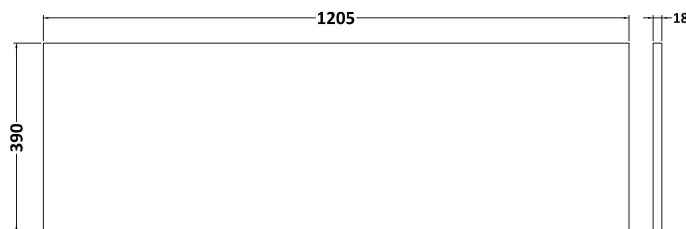

Packaging Dimensions

Height (mm):	560
Width (mm):	620
Depth (mm):	405
Gross Weight (kg):	23

Packaging Data

Box Colour:	Brown Cardboard Box
Box Qty:	1
Label Size:	100 x 50
Label Colour:	White Label
Label Qty:	2

Outer Box Dimensions (If Applicable)

Height (mm):	
Width (mm):	
Depth (mm):	
Gross Weight (kg):	
Barcode:	5056462696423

Product Details

Country of Origin:	United Kingdom
Fitting Instruction:	No
CE Certification:	N/A
FSC Certified Materials:	Yes
Colour:	Graphite Grey Woodgrain
Construction Method:	Cam & Wood Dowel
Construction Type:	Rigid
Cabinet Finish:	MFC Textured Woodgrain
Fascia Finish:	MFC Textured Woodgrain
Cabinet Thickness (mm):	18
Fascia Thickness (mm):	18
Drawer Included:	Yes
Drawer Type:	80mm High Metal S/C Inc Galler
No of Shelves:	0
Hinge Type:	Not Applicable
Hinge Included:	No
Adjustable Legs:	No
Fixings Included:	Yes
Handle Style:	Not Applicable
Waste Shroud:	Yes
Handle Included:	No, Not Required
Handle Type:	Handleless

Sales Code: MWD2220

Description: 1200 Worktop (1205X390x18mm)

Product Dimensions

Height (mm):	18
Width (mm):	1205
Depth (mm):	390
Nett Weight (kg):	5

Packaging Dimensions

Height (mm):	25
Width (mm):	1225
Depth (mm):	410
Gross Weight (kg):	5

Packaging Data

Box Colour:	Brown Cardboard Box - Printed
Box Qty:	1
Label Size:	100 x 50
Label Colour:	Not Applicable
Label Qty:	0

Outer Box Dimensions (If Applicable)

Height (mm):	
Width (mm):	
Depth (mm):	
Gross Weight (kg):	
Barcode:	5056462657561