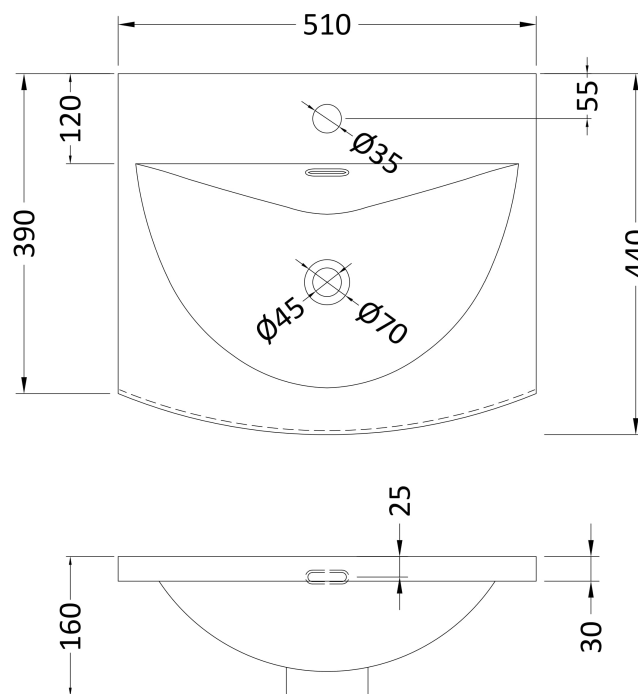

Sales Code: HAV2602G

Description: 500 W/H 2-Drawer Unit & Basin 4

Packaging Details

Barcode: 5056462650722

Sales Code: NPH2622

Description: 500 W/H 2-Drawer Unit (385 Deep)

Product Dimensions

Height (mm):	539
Width (mm):	500
Depth (mm):	385
Nett Weight (kg):	18.5

Packaging Dimensions

Height (mm):	560
Width (mm):	520
Depth (mm):	405
Gross Weight (kg):	19

Packaging Data

Box Colour:	Brown Cardboard Box
Box Qty:	1
Label Size:	100 x 50
Label Colour:	White Label
Label Qty:	2

Sales Code: NVM042

Description: 500 Curved Basin 1Th

Product Dimensions

Height (mm):	160
Width (mm):	510
Depth (mm):	440
Nett Weight (kg):	9

Packaging Dimensions

Height (mm):	190
Width (mm):	530
Depth (mm):	415
Gross Weight (kg):	9.5

Packaging Data

Box Colour:	Brown Cardboard Box - Printed
Box Qty:	1
Label Size:	100 x 50
Label Colour:	White Label
Label Qty:	2

Outer Box Dimensions (If Applicable)

Height (mm):	
Width (mm):	
Depth (mm):	
Gross Weight (kg):	
Barcode:	5056462620985