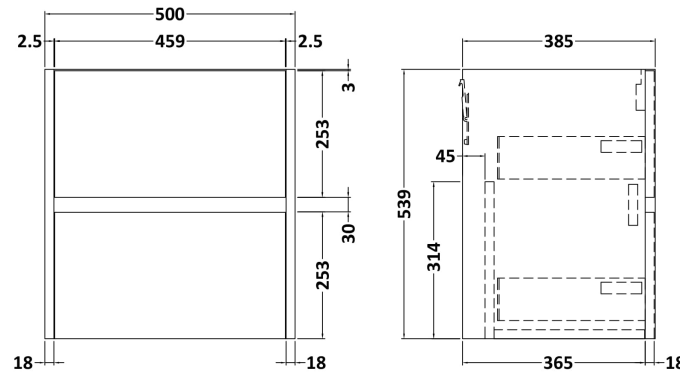

Sales Code: HAV2602G

Description: 500 W/H 2-Drawer Unit & Basin 4

Packaging Details

Barcode: 5056462650722

Sales Code: NPH2622

Description: 500 W/H 2-Drawer Unit (385 Deep)

Product Dimensions

Height (mm):	539
Width (mm):	500
Depth (mm):	385
Nett Weight (kg):	18.5

Packaging Dimensions

Height (mm):	560
Width (mm):	520
Depth (mm):	405
Gross Weight (kg):	19

Packaging Data

Box Colour:	Brown Cardboard Box
Box Qty:	1
Label Size:	100 x 50
Label Colour:	White Label
Label Qty:	2

Sales Code: NVM042

Description: 500 Curved Basin 1Th

Product Dimensions

Height (mm):	160
Width (mm):	510
Depth (mm):	440
Nett Weight (kg):	9

Packaging Dimensions

Height (mm):	190
Width (mm):	530
Depth (mm):	415
Gross Weight (kg):	9.5

Packaging Data

Box Colour:	Brown Cardboard Box - Printed
Box Qty:	1
Label Size:	100 x 50
Label Colour:	White Label
Label Qty:	2

Outer Box Dimensions (If Applicable)

Height (mm):	
Width (mm):	
Depth (mm):	
Gross Weight (kg):	
Barcode:	5056462620985