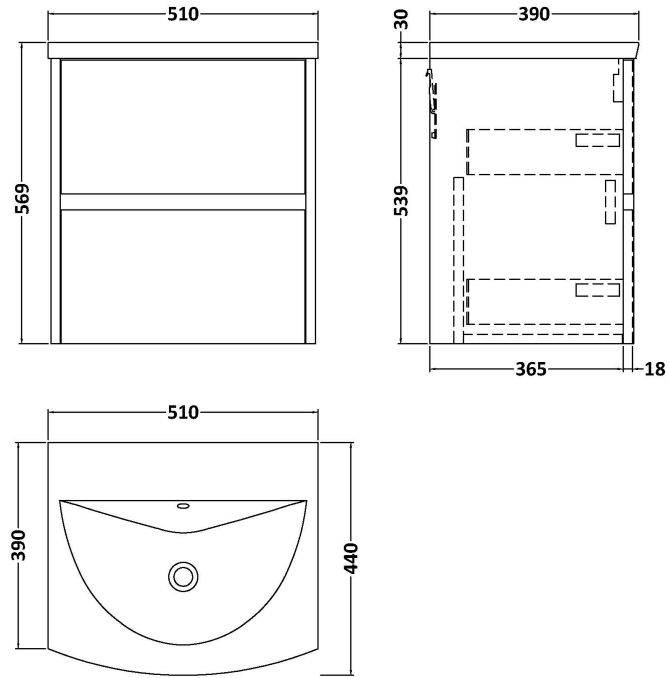

Sales Code: HAV2602G

Description: 500 W/H 2-Drawer Unit & Basin 4

Packaging Details

Barcode: 5056462650722

Sales Code: NPH2622

Description: 500 W/H 2-Drawer Unit (385 Deep)

Product Dimensions

Height (mm):	539
Width (mm):	500
Depth (mm):	385
Nett Weight (kg):	18.5

Packaging Dimensions

Height (mm):	560
Width (mm):	520
Depth (mm):	405
Gross Weight (kg):	19

Packaging Data

Box Colour:	Brown Cardboard Box
Box Qty:	1
Label Size:	100 x 50
Label Colour:	White Label
Label Qty:	2

Sales Code: NVM042

Description: 500 Curved Basin 1Th

Product Dimensions

Height (mm):	160
Width (mm):	510
Depth (mm):	440
Nett Weight (kg):	9

Packaging Dimensions

Height (mm):	190
Width (mm):	530
Depth (mm):	415
Gross Weight (kg):	9.5

Packaging Data

Box Colour:	Brown Cardboard Box - Printed
Box Qty:	1
Label Size:	100 x 50
Label Colour:	White Label
Label Qty:	2

Outer Box Dimensions (If Applicable)

Height (mm):	
Width (mm):	
Depth (mm):	
Gross Weight (kg):	
Barcode:	5056462620985