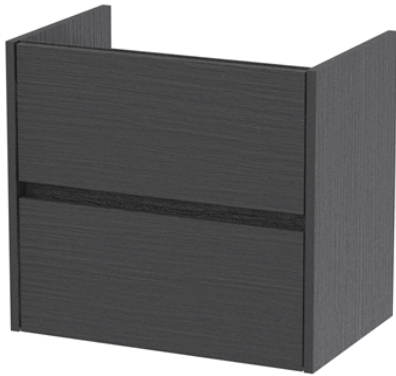

**Sales Code:** HAV2204G

**Description:** 600 W/H 2-Drawer Unit & Basin 4

### Product Dimensions

Height (mm):	539
Width (mm):	600
Depth (mm):	385
Nett Weight (kg):	22.5