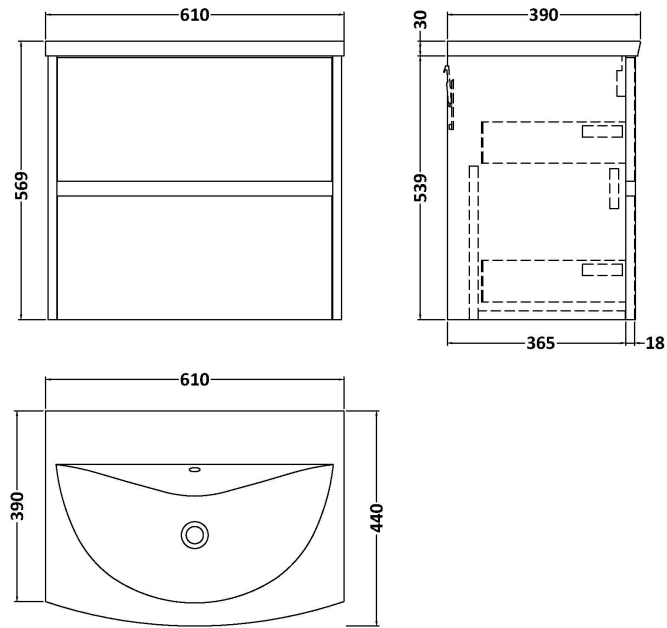

Sales Code: HAV2604G

Description: 600 W/H 2-Drawer Unit & Basin 4

Packaging Details

Barcode: 5056462650784