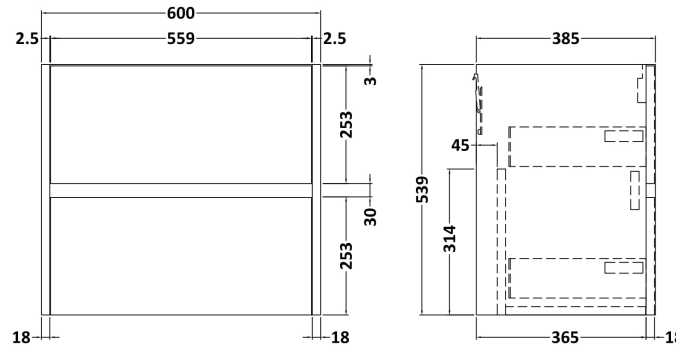

### Product Dimensions

Height (mm):	539
Width (mm):	600
Depth (mm):	385
Nett Weight (kg):	22.5

### Packaging Dimensions

Height (mm):	560
Width (mm):	620
Depth (mm):	405
Gross Weight (kg):	23

### Product Dimensions

Height (mm):	160
Width (mm):	610
Depth (mm):	440
Nett Weight (kg):	11

### Packaging Dimensions

Height (mm):	190
Width (mm):	630
Depth (mm):	415
Gross Weight (kg):	11.5