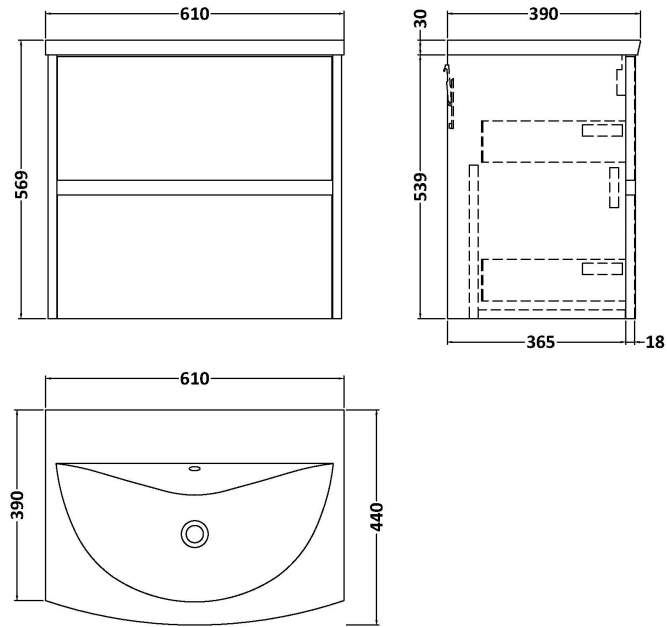

Sales Code: HAV804G

Description: 600 W/H 2-Drawer Unit & Basin 4

Packaging Details

Barcode: 5056462650791

Sales Code: NPH824

Description: 600 W/H 2-Drawer Unit (385 Deep)

Product Dimensions

Height (mm):	539
Width (mm):	600
Depth (mm):	385
Nett Weight (kg):	22.5

Packaging Dimensions

Height (mm):	560
Width (mm):	620
Depth (mm):	405
Gross Weight (kg):	23

Packaging Data

Box Colour:	Brown Cardboard Box
Box Qty:	1
Label Size:	100 x 50
Label Colour:	White Label
Label Qty:	2

Sales Code: NVM043

Description: 600 Curved Basin 1Th

Product Dimensions

Height (mm):	160
Width (mm):	610
Depth (mm):	440
Nett Weight (kg):	11

Packaging Dimensions

Height (mm):	190
Width (mm):	630
Depth (mm):	415
Gross Weight (kg):	11.5

Packaging Data

Box Colour:	Brown Cardboard Box - Printed
Box Qty:	1
Label Size:	100 x 50
Label Colour:	White Label
Label Qty:	2

Outer Box Dimensions (If Applicable)

Height (mm):	
Width (mm):	
Depth (mm):	
Gross Weight (kg):	
Barcode:	5056462620961