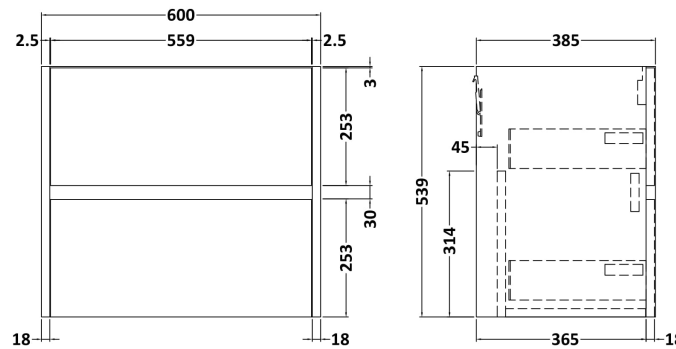

Sales Code: HAV804G

Description: 600 W/H 2-Drawer Unit & Basin 4

Packaging Details

Barcode: 5056462650791

Sales Code: NPH824

Description: 600 W/H 2-Drawer Unit (385 Deep)

Product Dimensions

Height (mm):	539
Width (mm):	600
Depth (mm):	385
Nett Weight (kg):	22.5

Packaging Dimensions

Height (mm):	560
Width (mm):	620
Depth (mm):	405
Gross Weight (kg):	23

Packaging Data

Box Colour:	Brown Cardboard Box
Box Qty:	1
Label Size:	100 x 50
Label Colour:	White Label
Label Qty:	2

Sales Code: NVM043

Description: 600 Curved Basin 1Th

Product Dimensions

Height (mm):	160
Width (mm):	610
Depth (mm):	440
Nett Weight (kg):	11

Packaging Dimensions

Height (mm):	190
Width (mm):	630
Depth (mm):	415
Gross Weight (kg):	11.5

Packaging Data

Box Colour:	Brown Cardboard Box - Printed
Box Qty:	1
Label Size:	100 x 50
Label Colour:	White Label
Label Qty:	2

Outer Box Dimensions (If Applicable)

Height (mm):	
Width (mm):	
Depth (mm):	
Gross Weight (kg):	
Barcode:	5056462620961