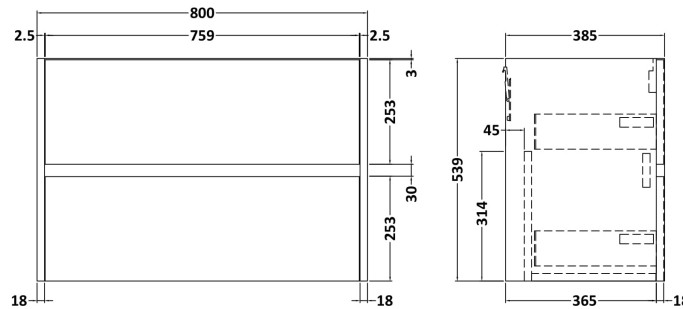

Sales Code: HAV2306G

Description: 800 W/H 2-Drawer Unit & Basin 4

Packaging Details

Barcode: 5056462650821

Sales Code: NPH2326

Description: 800 W/H 2-Drawer Unit (385 Deep)

Product Dimensions

Height (mm):	539
Width (mm):	800
Depth (mm):	385
Nett Weight (kg):	24.5

Packaging Dimensions

Height (mm):	560
Width (mm):	820
Depth (mm):	405
Gross Weight (kg):	25

Packaging Data

Box Colour:	Brown Cardboard Box
Box Qty:	1
Label Size:	100 x 50
Label Colour:	White Label
Label Qty:	2

Sales Code: NVM045

Description: 800 Curved Basin 1Th

Product Dimensions

Height (mm):	160
Width (mm):	810
Depth (mm):	440
Nett Weight (kg):	15

Packaging Dimensions

Height (mm):	190
Width (mm):	830
Depth (mm):	415
Gross Weight (kg):	15.5

Packaging Data

Box Colour:	Brown Cardboard Box
Box Qty:	1
Label Size:	100 x 50
Label Colour:	White Label
Label Qty:	2

Outer Box Dimensions (If Applicable)

Height (mm):	
Width (mm):	
Depth (mm):	
Gross Weight (kg):	
Barcode:	5056462620978