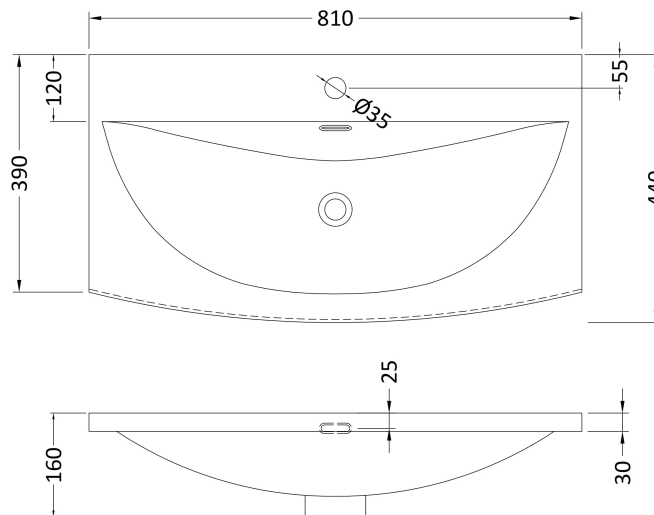

Packaging Dimensions

Height (mm):	560
Width (mm):	820
Depth (mm):	405
Gross Weight (kg):	25

Packaging Data

Box Colour:	Brown Cardboard Box
Box Qty:	1
Label Size:	100 x 50
Label Colour:	White Label
Label Qty:	2

Outer Box Dimensions (If Applicable)

Height (mm):	
Width (mm):	
Depth (mm):	
Gross Weight (kg):	
Barcode:	5056462696539

Product Details

Country of Origin:	United Kingdom
Fitting Instruction:	No
CE Certification:	N/A
FSC Certified Materials:	Yes
Colour:	Monument Grey
Construction Method:	Cam & Wood Dowel
Construction Type:	Rigid
Cabinet Finish:	MFC Smooth Matt
Fascia Finish:	MFC Smooth Matt
Cabinet Thickness (mm):	18
Fascia Thickness (mm):	18
Drawer Included:	Yes
Drawer Type:	80mm High Metal S/C Inc Galler
No of Shelves:	0
Hinge Type:	Not Applicable
Hinge Included:	No
Adjustable Legs:	No
Fixings Included:	Yes
Handle Style:	Not Applicable
Waste Shroud:	Yes
Handle Included:	No, Not Required
Handle Type:	Handleless

Sales Code: NVM045

Description: 800 Curved Basin 1Th

Product Dimensions

Height (mm):	160
Width (mm):	810
Depth (mm):	440
Nett Weight (kg):	15

Packaging Dimensions

Height (mm):	190
Width (mm):	830
Depth (mm):	415
Gross Weight (kg):	15.5

Packaging Data

Box Colour:	Brown Cardboard Box
Box Qty:	1
Label Size:	100 x 50
Label Colour:	White Label
Label Qty:	2

Outer Box Dimensions (If Applicable)

Height (mm):	
Width (mm):	
Depth (mm):	
Gross Weight (kg):	
Barcode:	5056462620978