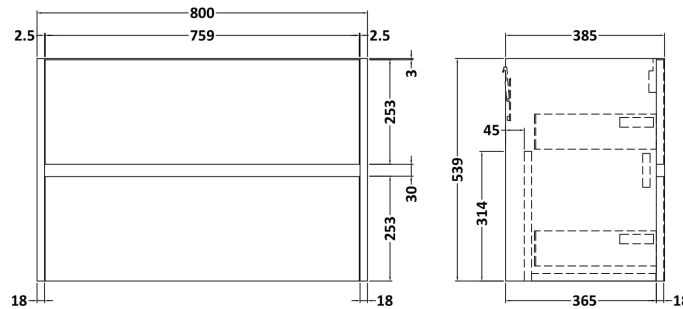

Sales Code: HAV2606LBG

Description: 800 W/H 2-Drawer Unit & Worktop

Packaging Details

Barcode: 5056462651507

Sales Code: NPH2626

Description: 800 W/H 2-Drawer Unit (385 Deep)

Product Dimensions

Height (mm):	539
Width (mm):	800
Depth (mm):	385
Nett Weight (kg):	24.5

Packaging Dimensions

Height (mm):	560
Width (mm):	820
Depth (mm):	405
Gross Weight (kg):	25

Packaging Data

Box Colour:	Brown Cardboard Box
Box Qty:	1
Label Size:	100 x 50
Label Colour:	White Label
Label Qty:	2

Sales Code: LBG800

Description: Laminate Worktop 805X390x22mm

Product Dimensions

Height (mm):	22
Width (mm):	805
Depth (mm):	390
Nett Weight (kg):	2.75

Packaging Dimensions

Height (mm):	25
Width (mm):	810
Depth (mm):	455
Gross Weight (kg):	2.75

Packaging Data

Box Colour:	Brown Cardboard Box
Box Qty:	1
Label Size:	100 x 50
Label Colour:	White Label
Label Qty:	1

Outer Box Dimensions (If Applicable)

Height (mm):	
Width (mm):	
Depth (mm):	
Gross Weight (kg):	
Barcode:	5056211874133