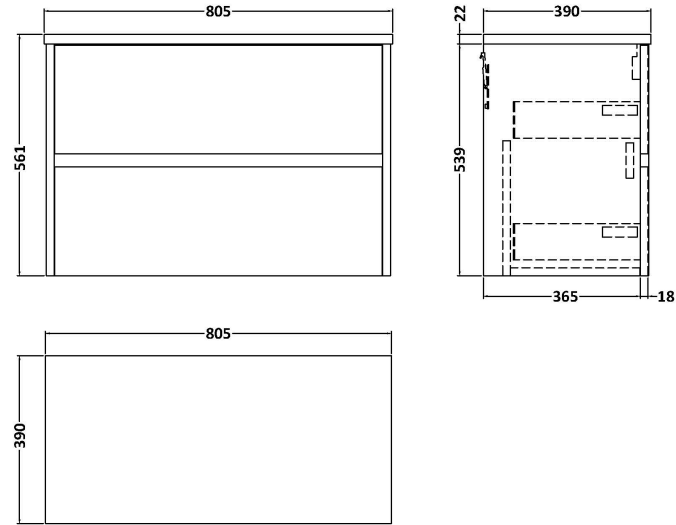

Sales Code: HAV2606LBG

Description: 800 W/H 2-Drawer Unit & Worktop

Packaging Details

Barcode: 5056462651507

Sales Code: NPH2626

Description: 800 W/H 2-Drawer Unit (385 Deep)

Product Dimensions

Height (mm):	539
Width (mm):	800
Depth (mm):	385
Nett Weight (kg):	24.5

Packaging Dimensions

Height (mm):	560
Width (mm):	820
Depth (mm):	405
Gross Weight (kg):	25

Packaging Data

Box Colour:	Brown Cardboard Box
Box Qty:	1
Label Size:	100 x 50
Label Colour:	White Label
Label Qty:	2

Sales Code: LBG800

Description: Laminate Worktop 805X390x22mm

Product Dimensions

Height (mm):	22
Width (mm):	805
Depth (mm):	390
Nett Weight (kg):	2.75

Packaging Dimensions

Height (mm):	25
Width (mm):	810
Depth (mm):	455
Gross Weight (kg):	2.75

Packaging Data

Box Colour:	Brown Cardboard Box
Box Qty:	1
Label Size:	100 x 50
Label Colour:	White Label
Label Qty:	1

Outer Box Dimensions (If Applicable)

Height (mm):	
Width (mm):	
Depth (mm):	
Gross Weight (kg):	
Barcode:	5056211874133