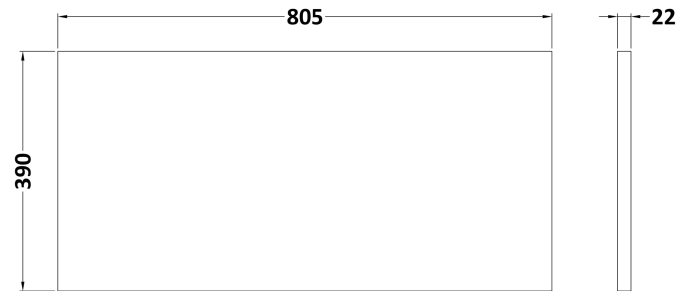

Sales Code: HAV2606LBG

Description: 800 W/H 2-Drawer Unit & Worktop

Packaging Details

Barcode: 5056462651507

Sales Code: NPH2626

Description: 800 W/H 2-Drawer Unit (385 Deep)

Product Dimensions

Height (mm):	539
Width (mm):	800
Depth (mm):	385
Nett Weight (kg):	24.5

Packaging Dimensions

Height (mm):	560
Width (mm):	820
Depth (mm):	405
Gross Weight (kg):	25

Packaging Data

Box Colour:	Brown Cardboard Box
Box Qty:	1
Label Size:	100 x 50
Label Colour:	White Label
Label Qty:	2

Sales Code: LBG800

Description: Laminate Worktop 805X390x22mm

Product Dimensions

Height (mm):	22
Width (mm):	805
Depth (mm):	390
Nett Weight (kg):	2.75

Packaging Dimensions

Height (mm):	25
Width (mm):	810
Depth (mm):	455
Gross Weight (kg):	2.75

Packaging Data

Box Colour:	Brown Cardboard Box
Box Qty:	1
Label Size:	100 x 50
Label Colour:	White Label
Label Qty:	1

Outer Box Dimensions (If Applicable)

Height (mm):	
Width (mm):	
Depth (mm):	
Gross Weight (kg):	
Barcode:	5056211874133