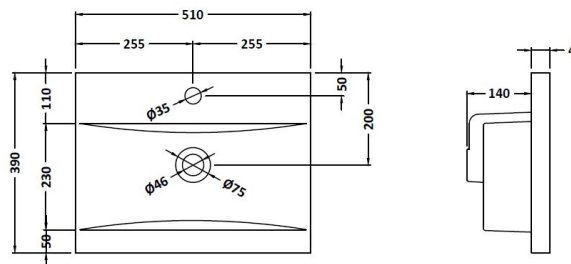

Packaging Dimensions

Height (mm):	835
Width (mm):	520
Depth (mm):	395
Gross Weight (kg):	18

Packaging Data

Box Colour:	Brown Cardboard Box
Box Qty:	1
Label Size:	50 x 100
Label Colour:	White Label
Label Qty:	2

Outer Box Dimensions (If Applicable)

Height (mm):	
Width (mm):	
Depth (mm):	
Gross Weight (kg):	
Barcode:	5056462658810

Product Details

Country of Origin:	United Kingdom
Fitting Instruction:	No
CE Certification:	
FSC Certified Materials:	Yes
Colour:	Metallic Slate
Construction Method:	Cam & Wood Dowel
Construction Type:	Rigid
Cabinet Finish:	MFC Textured Matt
Fascia Finish:	MFC Textured Matt
Cabinet Thickness (mm):	18
Fascia Thickness (mm):	18
Drawer Included:	No
Drawer Type:	Not Applicable
No of Shelves:	1
Hinge Type:	95 Degree Clip-On Soft Close
Hinge Included:	Yes, Supplied
Adjustable Legs:	No, Not Required
Fixings Included:	Yes
Handle Style:	Modern
Waste Shroud:	Not Applicable
Handle Included:	Yes, Supplied
Handle Type:	D-Shape

Sales Code: NVM012

Description: 500 Mid-Edged Basin 1 Th

Product Dimensions

Height (mm):	180
Width (mm):	510
Depth (mm):	390
Nett Weight (kg):	10.54

Packaging Dimensions

Height (mm):	210
Width (mm):	410
Depth (mm):	530
Gross Weight (kg):	10.54

Packaging Data

Box Colour:	Brown Cardboard Box - Printed
Box Qty:	1
Label Size:	100 x 50
Label Colour:	White Label
Label Qty:	2

Outer Box Dimensions (If Applicable)

Height (mm):	
Width (mm):	
Depth (mm):	
Gross Weight (kg):	
Barcode:	5055369043446