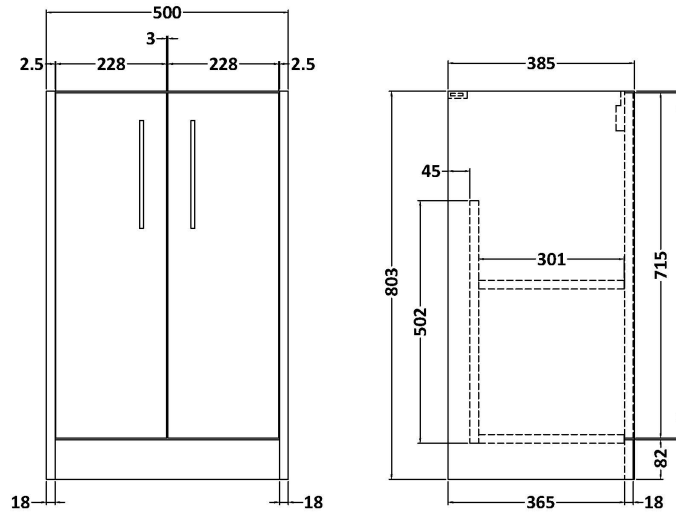

Sales Code: JNU2601A

Description: 500 Fs 2-Door Vanity & Basin 1

Packaging Details

Barcode: 5056462663296

Sales Code: NPF2601

Description: 500 F/S 2-Door Unit (385 Deep)

Product Dimensions

Height (mm):	803
Width (mm):	500
Depth (mm):	385
Nett Weight (kg):	17.5

Packaging Dimensions

Height (mm):	835
Width (mm):	520
Depth (mm):	395
Gross Weight (kg):	18

Packaging Data

Box Colour:	Brown Cardboard Box
Box Qty:	1
Label Size:	50 x 100
Label Colour:	White Label
Label Qty:	2

Outer Box Dimensions (If Applicable)

Height (mm):	
Width (mm):	
Depth (mm):	
Gross Weight (kg):	
Barcode:	5056462658810

Product Details

Country of Origin:	United Kingdom
Fitting Instruction:	No
CE Certification:	
FSC Certified Materials:	Yes
Colour:	Metallic Slate
Construction Method:	Cam & Wood Dowel
Construction Type:	Rigid
Cabinet Finish:	MFC Textured Matt
Fascia Finish:	MFC Textured Matt
Cabinet Thickness (mm):	18
Fascia Thickness (mm):	18
Drawer Included:	No
Drawer Type:	Not Applicable
No of Shelves:	1
Hinge Type:	95 Degree Clip-On Soft Close
Hinge Included:	Yes, Supplied
Adjustable Legs:	No, Not Required
Fixings Included:	Yes
Handle Style:	Modern
Waste Shroud:	Not Applicable
Handle Included:	Yes, Supplied
Handle Type:	D-Shape

Sales Code: NVM012

Description: 500 Mid-Edged Basin 1 Th

Product Dimensions

Height (mm):	180
Width (mm):	510
Depth (mm):	390
Nett Weight (kg):	10.54

Packaging Dimensions

Height (mm):	210
Width (mm):	410
Depth (mm):	530
Gross Weight (kg):	10.54