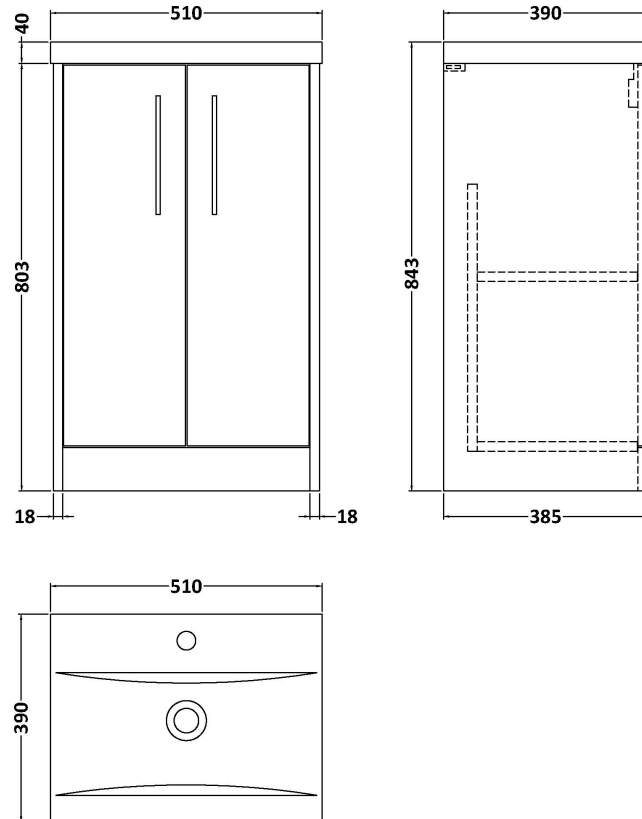

Sales Code: JNU2601A

Description: 500 Fs 2-Door Vanity & Basin 1

Packaging Details

Barcode: 5056462663296

Sales Code: NPF2601

Description: 500 F/S 2-Door Unit (385 Deep)

Product Dimensions

Height (mm):	803
Width (mm):	500
Depth (mm):	385
Nett Weight (kg):	17.5

Packaging Dimensions

Height (mm):	835
Width (mm):	520
Depth (mm):	395
Gross Weight (kg):	18

Packaging Data

Box Colour:	Brown Cardboard Box
Box Qty:	1
Label Size:	50 x 100
Label Colour:	White Label
Label Qty:	2

Outer Box Dimensions (If Applicable)

Height (mm):	
Width (mm):	
Depth (mm):	
Gross Weight (kg):	
Barcode:	5056462658810

Product Details

Country of Origin:	United Kingdom
Fitting Instruction:	No
CE Certification:	
FSC Certified Materials:	Yes
Colour:	Metallic Slate
Construction Method:	Cam & Wood Dowel
Construction Type:	Rigid
Cabinet Finish:	MFC Textured Matt
Fascia Finish:	MFC Textured Matt
Cabinet Thickness (mm):	18
Fascia Thickness (mm):	18
Drawer Included:	No
Drawer Type:	Not Applicable
No of Shelves:	1
Hinge Type:	95 Degree Clip-On Soft Close
Hinge Included:	Yes, Supplied
Adjustable Legs:	No, Not Required
Fixings Included:	Yes
Handle Style:	Modern
Waste Shroud:	Not Applicable
Handle Included:	Yes, Supplied
Handle Type:	D-Shape

Sales Code: NVM012

Description: 500 Mid-Edged Basin 1 Th

Product Dimensions

Height (mm):	180
Width (mm):	510
Depth (mm):	390
Nett Weight (kg):	10.54

Packaging Dimensions

Height (mm):	210
Width (mm):	410
Depth (mm):	530
Gross Weight (kg):	10.54