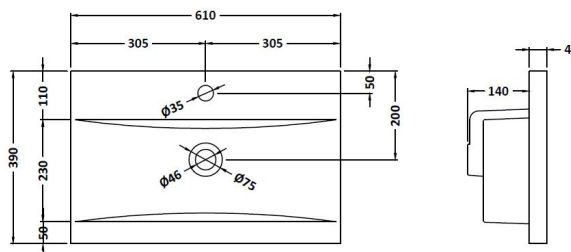

Packaging Dimensions

Height (mm):	835
Width (mm):	620
Depth (mm):	395
Gross Weight (kg):	19.5

Packaging Data

Box Colour:	Brown Cardboard Box
Box Qty:	1
Label Size:	50 x 100
Label Colour:	White Label
Label Qty:	2

Outer Box Dimensions (If Applicable)

Height (mm):	
Width (mm):	
Depth (mm):	
Gross Weight (kg):	
Barcode:	5056462658827

Product Details

Country of Origin:	United Kingdom
Fitting Instruction:	No
CE Certification:	
FSC Certified Materials:	Yes
Colour:	Metallic Slate
Construction Method:	Cam & Wood Dowel
Construction Type:	Rigid
Cabinet Finish:	MFC Textured Matt
Fascia Finish:	MFC Textured Matt
Cabinet Thickness (mm):	18
Fascia Thickness (mm):	18
Drawer Included:	No
Drawer Type:	Not Applicable
No of Shelves:	1
Hinge Type:	95 Degree Clip-On Soft Close
Hinge Included:	Yes, Supplied
Adjustable Legs:	No, Not Required
Fixings Included:	Yes
Handle Style:	Modern
Waste Shroud:	Not Applicable
Handle Included:	Yes, Supplied
Handle Type:	D-Shape

Sales Code: NVM013

Description: 600 Mid-Edged Basin 1 Th

Product Dimensions

Height (mm):	180
Width (mm):	610
Depth (mm):	390
Nett Weight (kg):	11

Packaging Dimensions

Height (mm):	200
Width (mm):	410
Depth (mm):	630
Gross Weight (kg):	11

Packaging Data

Box Colour:	Brown Cardboard Box - Printed
Box Qty:	1
Label Size:	100 x 50
Label Colour:	White Label
Label Qty:	2

Outer Box Dimensions (If Applicable)

Height (mm):	
Width (mm):	
Depth (mm):	
Gross Weight (kg):	
Barcode:	5055369043415