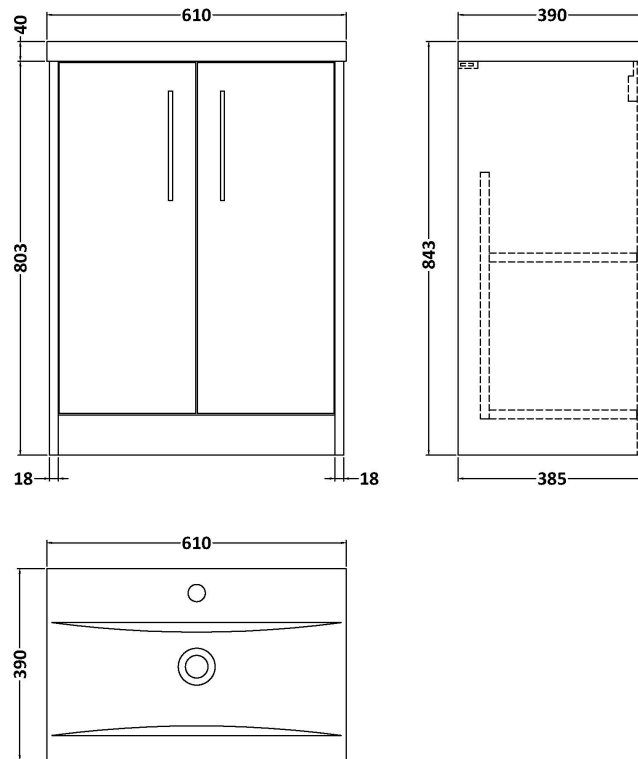

Sales Code: JNU2603A

Description: 600 Fs 2-Door Vanity & Basin 1

Packaging Details

Barcode: 5056462663302

Sales Code: NPF2603

Description: 600 F/S 2-Door Unit (385 Deep)

Product Dimensions

Height (mm):	803
Width (mm):	600
Depth (mm):	385
Nett Weight (kg):	19

Packaging Dimensions

Height (mm):	835
Width (mm):	620
Depth (mm):	395
Gross Weight (kg):	19.5

Packaging Data

Box Colour:	Brown Cardboard Box
Box Qty:	1
Label Size:	50 x 100
Label Colour:	White Label
Label Qty:	2

Outer Box Dimensions (If Applicable)

Height (mm):	
Width (mm):	
Depth (mm):	
Gross Weight (kg):	
Barcode:	5056462658827

Product Details

Country of Origin:	United Kingdom
Fitting Instruction:	No
CE Certification:	
FSC Certified Materials:	Yes
Colour:	Metallic Slate
Construction Method:	Cam & Wood Dowel
Construction Type:	Rigid
Cabinet Finish:	MFC Textured Matt
Fascia Finish:	MFC Textured Matt
Cabinet Thickness (mm):	18
Fascia Thickness (mm):	18
Drawer Included:	No
Drawer Type:	Not Applicable
No of Shelves:	1
Hinge Type:	95 Degree Clip-On Soft Close
Hinge Included:	Yes, Supplied
Adjustable Legs:	No, Not Required
Fixings Included:	Yes
Handle Style:	Modern
Waste Shroud:	Not Applicable
Handle Included:	Yes, Supplied
Handle Type:	D-Shape

Sales Code: NVM013

Description: 600 Mid-Edged Basin 1 Th

Product Dimensions

Height (mm):	180
Width (mm):	610
Depth (mm):	390
Nett Weight (kg):	11

Packaging Dimensions

Height (mm):	200
Width (mm):	410
Depth (mm):	630
Gross Weight (kg):	11