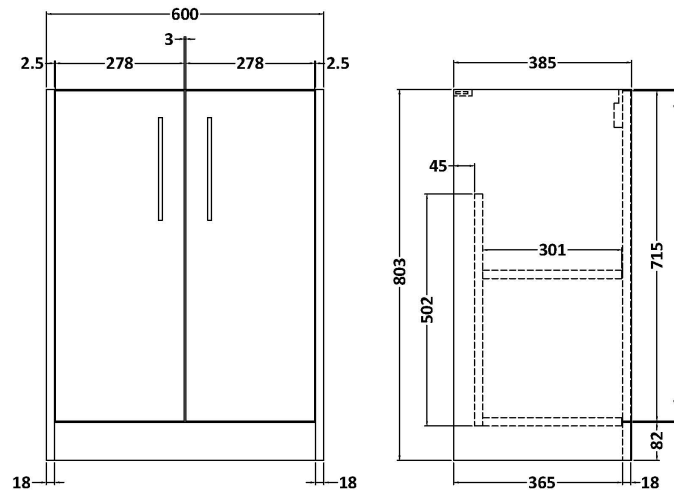

Sales Code: JNU2603A

Description: 600 Fs 2-Door Vanity & Basin 1

Packaging Details

Barcode: 5056462663302

Sales Code: NPF2603

Description: 600 F/S 2-Door Unit (385 Deep)

Product Dimensions

Height (mm):	803
Width (mm):	600
Depth (mm):	385
Nett Weight (kg):	19

Packaging Dimensions

Height (mm):	835
Width (mm):	620
Depth (mm):	395
Gross Weight (kg):	19.5

Packaging Data

Box Colour:	Brown Cardboard Box
Box Qty:	1
Label Size:	50 x 100
Label Colour:	White Label
Label Qty:	2

Outer Box Dimensions (If Applicable)

Height (mm):	
Width (mm):	
Depth (mm):	
Gross Weight (kg):	
Barcode:	5056462658827

Product Details

Country of Origin:	United Kingdom
Fitting Instruction:	No
CE Certification:	
FSC Certified Materials:	Yes
Colour:	Metallic Slate
Construction Method:	Cam & Wood Dowel
Construction Type:	Rigid
Cabinet Finish:	MFC Textured Matt
Fascia Finish:	MFC Textured Matt
Cabinet Thickness (mm):	18
Fascia Thickness (mm):	18
Drawer Included:	No
Drawer Type:	Not Applicable
No of Shelves:	1
Hinge Type:	95 Degree Clip-On Soft Close
Hinge Included:	Yes, Supplied
Adjustable Legs:	No, Not Required
Fixings Included:	Yes
Handle Style:	Modern
Waste Shroud:	Not Applicable
Handle Included:	Yes, Supplied
Handle Type:	D-Shape

Sales Code: NVM013

Description: 600 Mid-Edged Basin 1 Th

Product Dimensions

Height (mm):	180
Width (mm):	610
Depth (mm):	390
Nett Weight (kg):	11

Packaging Dimensions

Height (mm):	200
Width (mm):	410
Depth (mm):	630
Gross Weight (kg):	11