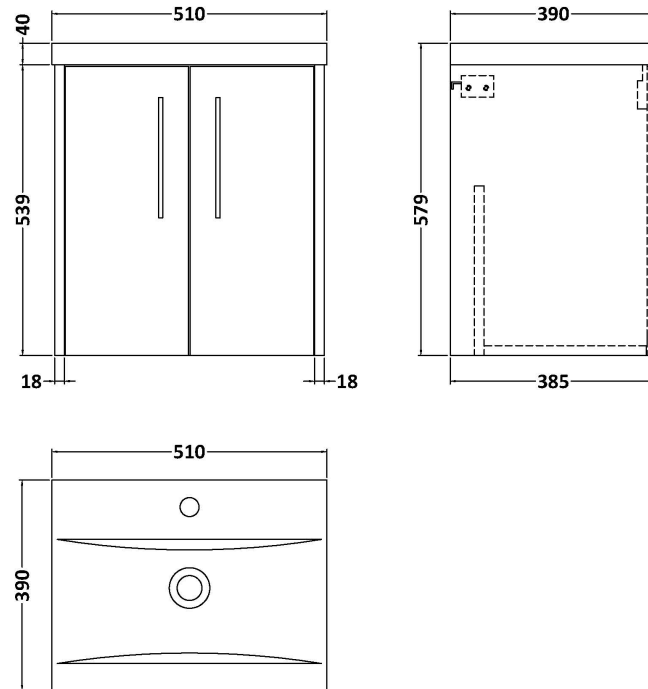

Sales Code: JNU2621A

Description: 500 Wh 2-Door Vanity & Basin 1

Packaging Details

Barcode: 5056462666679