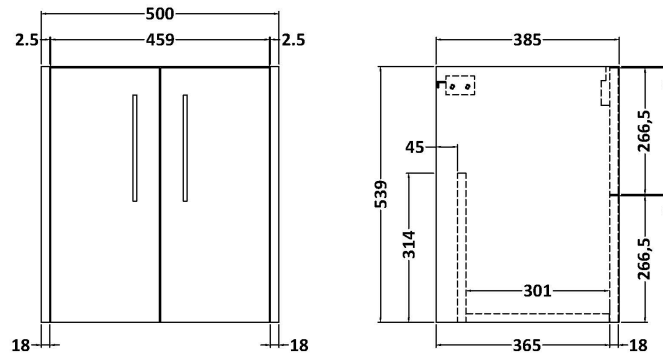

### Product Dimensions

Height (mm):	539
Width (mm):	500
Depth (mm):	385
Nett Weight (kg):	12.5

### Packaging Dimensions

Height (mm):	560
Width (mm):	520
Depth (mm):	405
Gross Weight (kg):	13

### Product Dimensions

Height (mm):	180
Width (mm):	510
Depth (mm):	390
Nett Weight (kg):	10.54

### Packaging Dimensions

Height (mm):	210
Width (mm):	410
Depth (mm):	530
Gross Weight (kg):	10.54