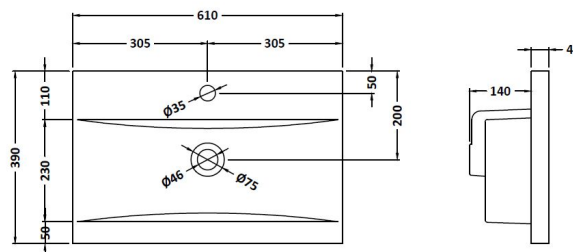

Packaging Dimensions

Height (mm):	560
Width (mm):	620
Depth (mm):	405
Gross Weight (kg):	14.7

Packaging Data

Box Colour:	Brown Cardboard Box
Box Qty:	1
Label Size:	50 x 100
Label Colour:	White Label
Label Qty:	2

Outer Box Dimensions (If Applicable)

Height (mm):	
Width (mm):	
Depth (mm):	
Gross Weight (kg):	
Barcode:	5056462658858

Product Details

Country of Origin:	United Kingdom
Fitting Instruction:	No
CE Certification:	
FSC Certified Materials:	Yes
Colour:	Metallic Slate
Construction Method:	Cam & Wood Dowel
Construction Type:	Rigid
Cabinet Finish:	MFC Textured Matt
Fascia Finish:	MFC Textured Matt
Cabinet Thickness (mm):	18
Fascia Thickness (mm):	18
Drawer Included:	No
Drawer Type:	Not Applicable
No of Shelves:	0
Hinge Type:	95 Degree Clip-On Soft Close
Hinge Included:	Yes, Supplied
Adjustable Legs:	No, Not Required
Fixings Included:	Yes
Handle Style:	Modern
Waste Shroud:	No
Handle Included:	Yes, Supplied
Handle Type:	D-Shape

Sales Code: NVM013

Description: 600 Mid-Edged Basin 1 Th

Product Dimensions

Height (mm):	180
Width (mm):	610
Depth (mm):	390
Nett Weight (kg):	11

Packaging Dimensions

Height (mm):	200
Width (mm):	410
Depth (mm):	630
Gross Weight (kg):	11

Packaging Data

Box Colour:	Brown Cardboard Box - Printed
Box Qty:	1
Label Size:	100 x 50
Label Colour:	White Label
Label Qty:	2

Outer Box Dimensions (If Applicable)

Height (mm):	
Width (mm):	
Depth (mm):	
Gross Weight (kg):	
Barcode:	5055369043415