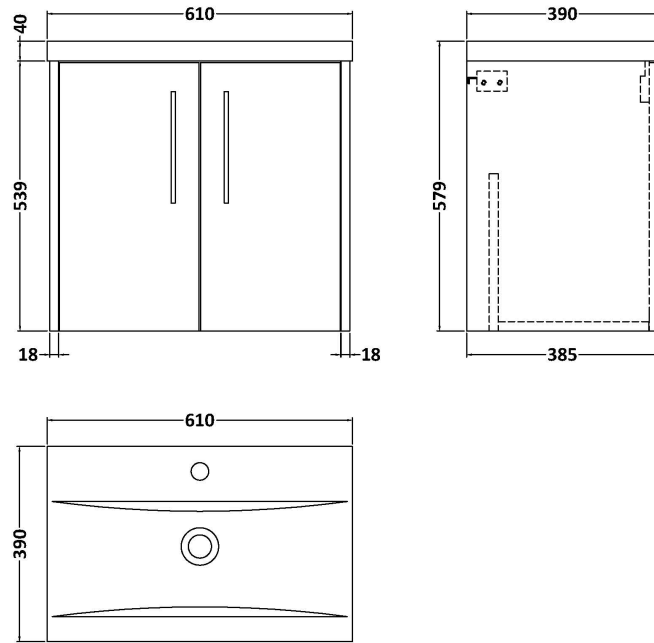

Sales Code: JNU2623A

Description: 600 Wh 2-Door Vanity & Basin 1

Packaging Details

Barcode: 5056462670737

Sales Code: NPF2623

Description: 600 W/H 2-Door Unit (385 Deep)

Product Dimensions

Height (mm):	539
Width (mm):	600
Depth (mm):	385
Nett Weight (kg):	14.2

Packaging Dimensions

Height (mm):	560
Width (mm):	620
Depth (mm):	405
Gross Weight (kg):	14.7

Packaging Data

Box Colour:	Brown Cardboard Box
Box Qty:	1
Label Size:	50 x 100
Label Colour:	White Label
Label Qty:	2

Outer Box Dimensions (If Applicable)

Height (mm):	
Width (mm):	
Depth (mm):	
Gross Weight (kg):	
Barcode:	5056462658858

Product Details

Country of Origin:	United Kingdom
Fitting Instruction:	No
CE Certification:	
FSC Certified Materials:	Yes
Colour:	Metallic Slate
Construction Method:	Cam & Wood Dowel
Construction Type:	Rigid
Cabinet Finish:	MFC Textured Matt
Fascia Finish:	MFC Textured Matt
Cabinet Thickness (mm):	18
Fascia Thickness (mm):	18
Drawer Included:	No
Drawer Type:	Not Applicable
No of Shelves:	0
Hinge Type:	95 Degree Clip-On Soft Close
Hinge Included:	Yes, Supplied
Adjustable Legs:	No, Not Required
Fixings Included:	Yes
Handle Style:	Modern
Waste Shroud:	No
Handle Included:	Yes, Supplied
Handle Type:	D-Shape

Sales Code: NVM013

Description: 600 Mid-Edged Basin 1 Th

Product Dimensions

Height (mm):	180
Width (mm):	610
Depth (mm):	390
Nett Weight (kg):	11

Packaging Dimensions

Height (mm):	200
Width (mm):	410
Depth (mm):	630
Gross Weight (kg):	11