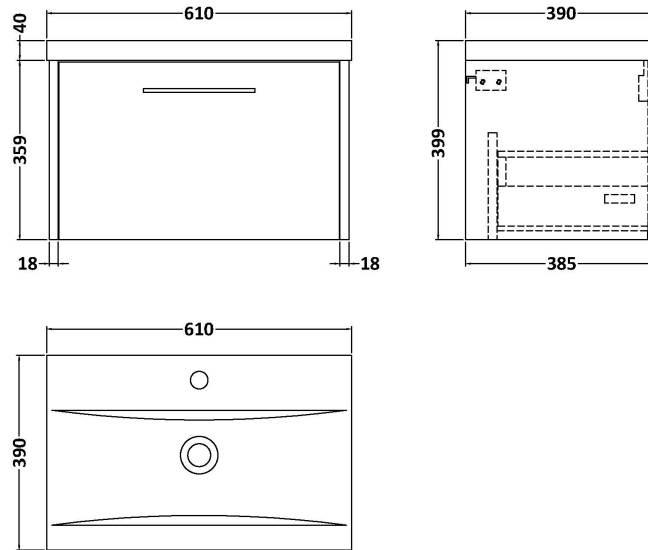

Sales Code: JNU2622A

Description: 600 Wh 1-Drawer Vanity & Basin 1

Packaging Details

Barcode: 5056462670744