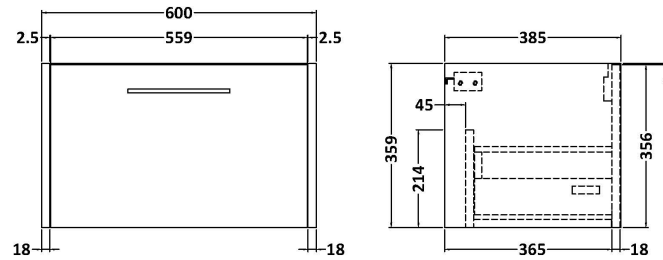

### Product Dimensions

Height (mm):	359
Width (mm):	600
Depth (mm):	385
Nett Weight (kg):	13

### Packaging Dimensions

Height (mm):	380
Width (mm):	620
Depth (mm):	405
Gross Weight (kg):	13.5

### Product Dimensions

Height (mm):	180
Width (mm):	610
Depth (mm):	390
Nett Weight (kg):	11

### Packaging Dimensions

Height (mm):	200
Width (mm):	410
Depth (mm):	630
Gross Weight (kg):	11