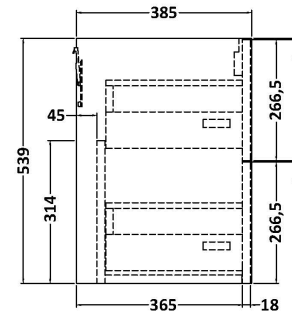

Sales Code: JNU2624A

Description: 600 Wh 2-Drawer Vanity & Basin 1

Packaging Details

Barcode: 5056462680125

Sales Code: NPF2624

Description: 600 W/H 2-Drawer Unit (385 Deep)

Product Dimensions

Height (mm):	539
Width (mm):	600
Depth (mm):	385
Nett Weight (kg):	22.5

Packaging Dimensions

Height (mm):	560
Width (mm):	620
Depth (mm):	405
Gross Weight (kg):	23

Packaging Data

Box Colour:	Brown Cardboard Box
Box Qty:	1
Label Size:	50 x 100
Label Colour:	White Label
Label Qty:	2

Outer Box Dimensions (If Applicable)

Height (mm):	
Width (mm):	
Depth (mm):	
Gross Weight (kg):	
Barcode:	5056462658889

Product Details

Country of Origin:	United Kingdom
Fitting Instruction:	No
CE Certification:	
FSC Certified Materials:	Yes
Colour:	Metallic Slate
Construction Method:	Cam & Wood Dowel
Construction Type:	Rigid
Cabinet Finish:	MFC Textured Matt
Fascia Finish:	MFC Textured Matt
Cabinet Thickness (mm):	18
Fascia Thickness (mm):	18
Drawer Included:	Yes
Drawer Type:	80mm High Metal S/C Inc Galler
No of Shelves:	0
Hinge Type:	Not Applicable
Hinge Included:	No
Adjustable Legs:	No, Not Required
Fixings Included:	Yes
Handle Style:	Modern
Waste Shroud:	Yes
Handle Included:	Yes, Supplied
Handle Type:	D-Shape

Sales Code: NVM013

Description: 600 Mid-Edged Basin 1 Th

Product Dimensions

Height (mm):	180
Width (mm):	610
Depth (mm):	390
Nett Weight (kg):	11

Packaging Dimensions

Height (mm):	200
Width (mm):	410
Depth (mm):	630
Gross Weight (kg):	11