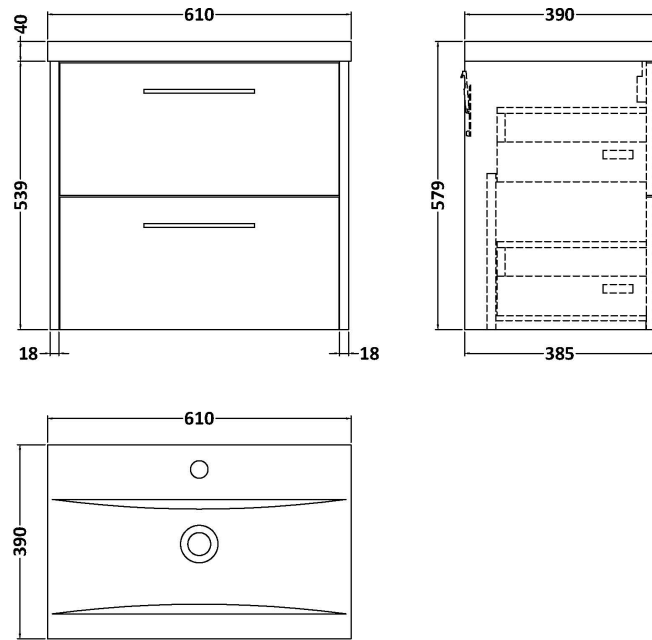

Sales Code: JNU2624A

Description: 600 Wh 2-Drawer Vanity & Basin 1

Packaging Details

Barcode: 5056462680125

Sales Code: NPF2624

Description: 600 W/H 2-Drawer Unit (385 Deep)

Product Dimensions

Height (mm):	539
Width (mm):	600
Depth (mm):	385
Nett Weight (kg):	22.5

Packaging Dimensions

Height (mm):	560
Width (mm):	620
Depth (mm):	405
Gross Weight (kg):	23

Packaging Data

Box Colour:	Brown Cardboard Box
Box Qty:	1
Label Size:	50 x 100
Label Colour:	White Label
Label Qty:	2

Outer Box Dimensions (If Applicable)

Height (mm):	
Width (mm):	
Depth (mm):	
Gross Weight (kg):	
Barcode:	5056462658889

Product Details

Country of Origin:	United Kingdom
Fitting Instruction:	No
CE Certification:	
FSC Certified Materials:	Yes
Colour:	Metallic Slate
Construction Method:	Cam & Wood Dowel
Construction Type:	Rigid
Cabinet Finish:	MFC Textured Matt
Fascia Finish:	MFC Textured Matt
Cabinet Thickness (mm):	18
Fascia Thickness (mm):	18
Drawer Included:	Yes
Drawer Type:	80mm High Metal S/C Inc Galler
No of Shelves:	0
Hinge Type:	Not Applicable
Hinge Included:	No
Adjustable Legs:	No, Not Required
Fixings Included:	Yes
Handle Style:	Modern
Waste Shroud:	Yes
Handle Included:	Yes, Supplied
Handle Type:	D-Shape

Sales Code: NVM013

Description: 600 Mid-Edged Basin 1 Th

Product Dimensions

Height (mm):	180
Width (mm):	610
Depth (mm):	390
Nett Weight (kg):	11

Packaging Dimensions

Height (mm):	200
Width (mm):	410
Depth (mm):	630
Gross Weight (kg):	11