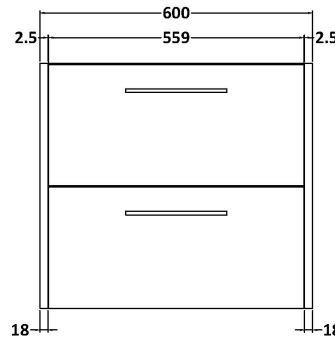

Sales Code: JNU2624A

Description: 600 Wh 2-Drawer Vanity & Basin 1

Packaging Details

Barcode: 5056462680125

Sales Code: NPF2624

Description: 600 W/H 2-Drawer Unit (385 Deep)

Product Dimensions

Height (mm):	539
Width (mm):	600
Depth (mm):	385
Nett Weight (kg):	22.5

Packaging Dimensions

Height (mm):	560
Width (mm):	620
Depth (mm):	405
Gross Weight (kg):	23

Packaging Data

Box Colour:	Brown Cardboard Box
Box Qty:	1
Label Size:	50 x 100
Label Colour:	White Label
Label Qty:	2

Outer Box Dimensions (If Applicable)

Height (mm):	
Width (mm):	
Depth (mm):	
Gross Weight (kg):	
Barcode:	5056462658889

Product Details

Country of Origin:	United Kingdom
Fitting Instruction:	No
CE Certification:	
FSC Certified Materials:	Yes
Colour:	Metallic Slate
Construction Method:	Cam & Wood Dowel
Construction Type:	Rigid
Cabinet Finish:	MFC Textured Matt
Fascia Finish:	MFC Textured Matt
Cabinet Thickness (mm):	18
Fascia Thickness (mm):	18
Drawer Included:	Yes
Drawer Type:	80mm High Metal S/C Inc Galler
No of Shelves:	0
Hinge Type:	Not Applicable
Hinge Included:	No
Adjustable Legs:	No, Not Required
Fixings Included:	Yes
Handle Style:	Modern
Waste Shroud:	Yes
Handle Included:	Yes, Supplied
Handle Type:	D-Shape

Sales Code: NVM013

Description: 600 Mid-Edged Basin 1 Th

Product Dimensions

Height (mm):	180
Width (mm):	610
Depth (mm):	390
Nett Weight (kg):	11

Packaging Dimensions

Height (mm):	200
Width (mm):	410
Depth (mm):	630
Gross Weight (kg):	11